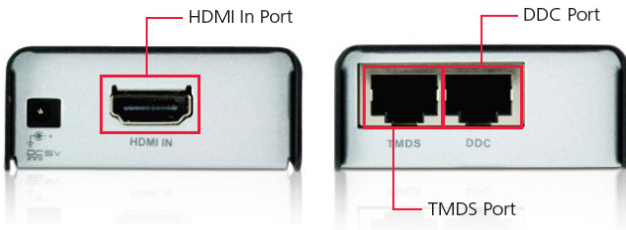

Solution

VM0808H x 2 8X8 HDMI Matrix Switches

Rear View

VS0108H x 2
8-Port HDMI Splitters

Rear View

VS184 x 3
4-Port HDMI Splitters

Rear View

VS381 x 3
3-Port HDMI Switches

Rear View

VE800 x 10 HDMI Extender Sets

Local Unit

Remote Unit

Front View

Rear View

Front View

Rear View

Front View

Rear View

Solution Architecture

Features & Benefits

- The VM0808H HDMI Matrix Switches are used to **centrally manage** the various HDMI input and output devices. The VM0808H has a unique web-based GUI that allows control room operators to easily manage and change video signals from various source devices, while delivering the right signals to the 6x4 video wall and all LCD TVs.
- The company utilized ATEN HDMI Splitters to transmit the video signals to multiple displays, while using VE800 HDMI Extenders and VE812 HDMI HDBaseT Extenders for **longer video transmission** that can be viewed by attendees across the conference room.
- The video sources from cameras, notebooks and the conferencing system support both VGA and HDMI formats. ATEN video converters were used to **convert the video signals** from analog to digital to accommodate all A/V formats while providing smooth high quality video distribution with performance.