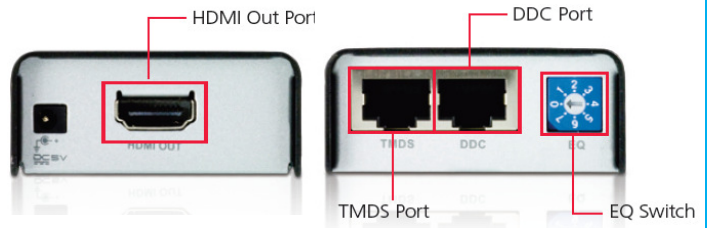

Solution

VM0808H x 2 8X8 HDMI Matrix Switches

Rear View

VS0108H x 2
8-Port HDMI Splitters

Rear View

VS184 x 3
4-Port HDMI Splitters

Rear View

VS381 x 3
3-Port HDMI Switches

Rear View

VE800 x 10 HDMI Extender Sets

Local Unit

Remote Unit

Front View

Rear View

Front View

Rear View

Front View

Rear View

Solution Architecture

Features & Benefits

- The VM0808H HDMI Matrix Switches are used to **centrally manage** the various HDMI input and output devices. The VM0808H has a unique web-based GUI that allows control room operators to easily manage and change video signals from various source devices, while delivering the right signals to the 6x4 video wall and all LCD TVs.
- The company utilized ATEN HDMI Splitters to transmit the video signals to multiple displays, while using VE800 HDMI Extenders and VE812 HDMI HDBaseT Extenders for **longer video transmission** that can be viewed by attendees across the conference room.
- The video sources from cameras, notebooks and the conferencing system support both VGA and HDMI formats. ATEN video converters were used to **convert the video signals** from analog to digital to accommodate all A/V formats while providing smooth high quality video distribution with performance.