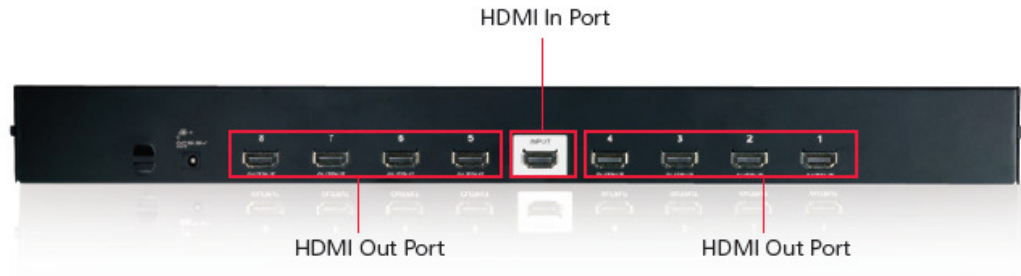

Solution

VM0808H x 2 8X8 HDMI Matrix Switches

Rear View

VS0108H x 2
8-Port HDMI Splitters

Rear View

VS184 x 3
4-Port HDMI Splitters

Rear View

VS381 x 3
3-Port HDMI Switches

Front View

Rear View

Solution Architecture

Features & Benefits

- The VM0808H HDMI Matrix Switches are used to **centrally manage** the various HDMI input and output devices. The VM0808H has a unique web-based GUI that allows control room operators to easily manage and change video signals from various source devices, while delivering the right signals to the 6x4 video wall and all LCD TVs.
- The company utilized ATEN HDMI Splitters to transmit the video signals to multiple displays, while using VE800 HDMI Extenders and VE812 HDMI HDBaseT Extenders for **longer video transmission** that can be viewed by attendees across the conference room.
- The video sources from cameras, notebooks and the conferencing system support both VGA and HDMI formats. ATEN video converters were used to **convert the video signals** from analog to digital to accommodate all A/V formats while providing smooth high quality video distribution with performance.