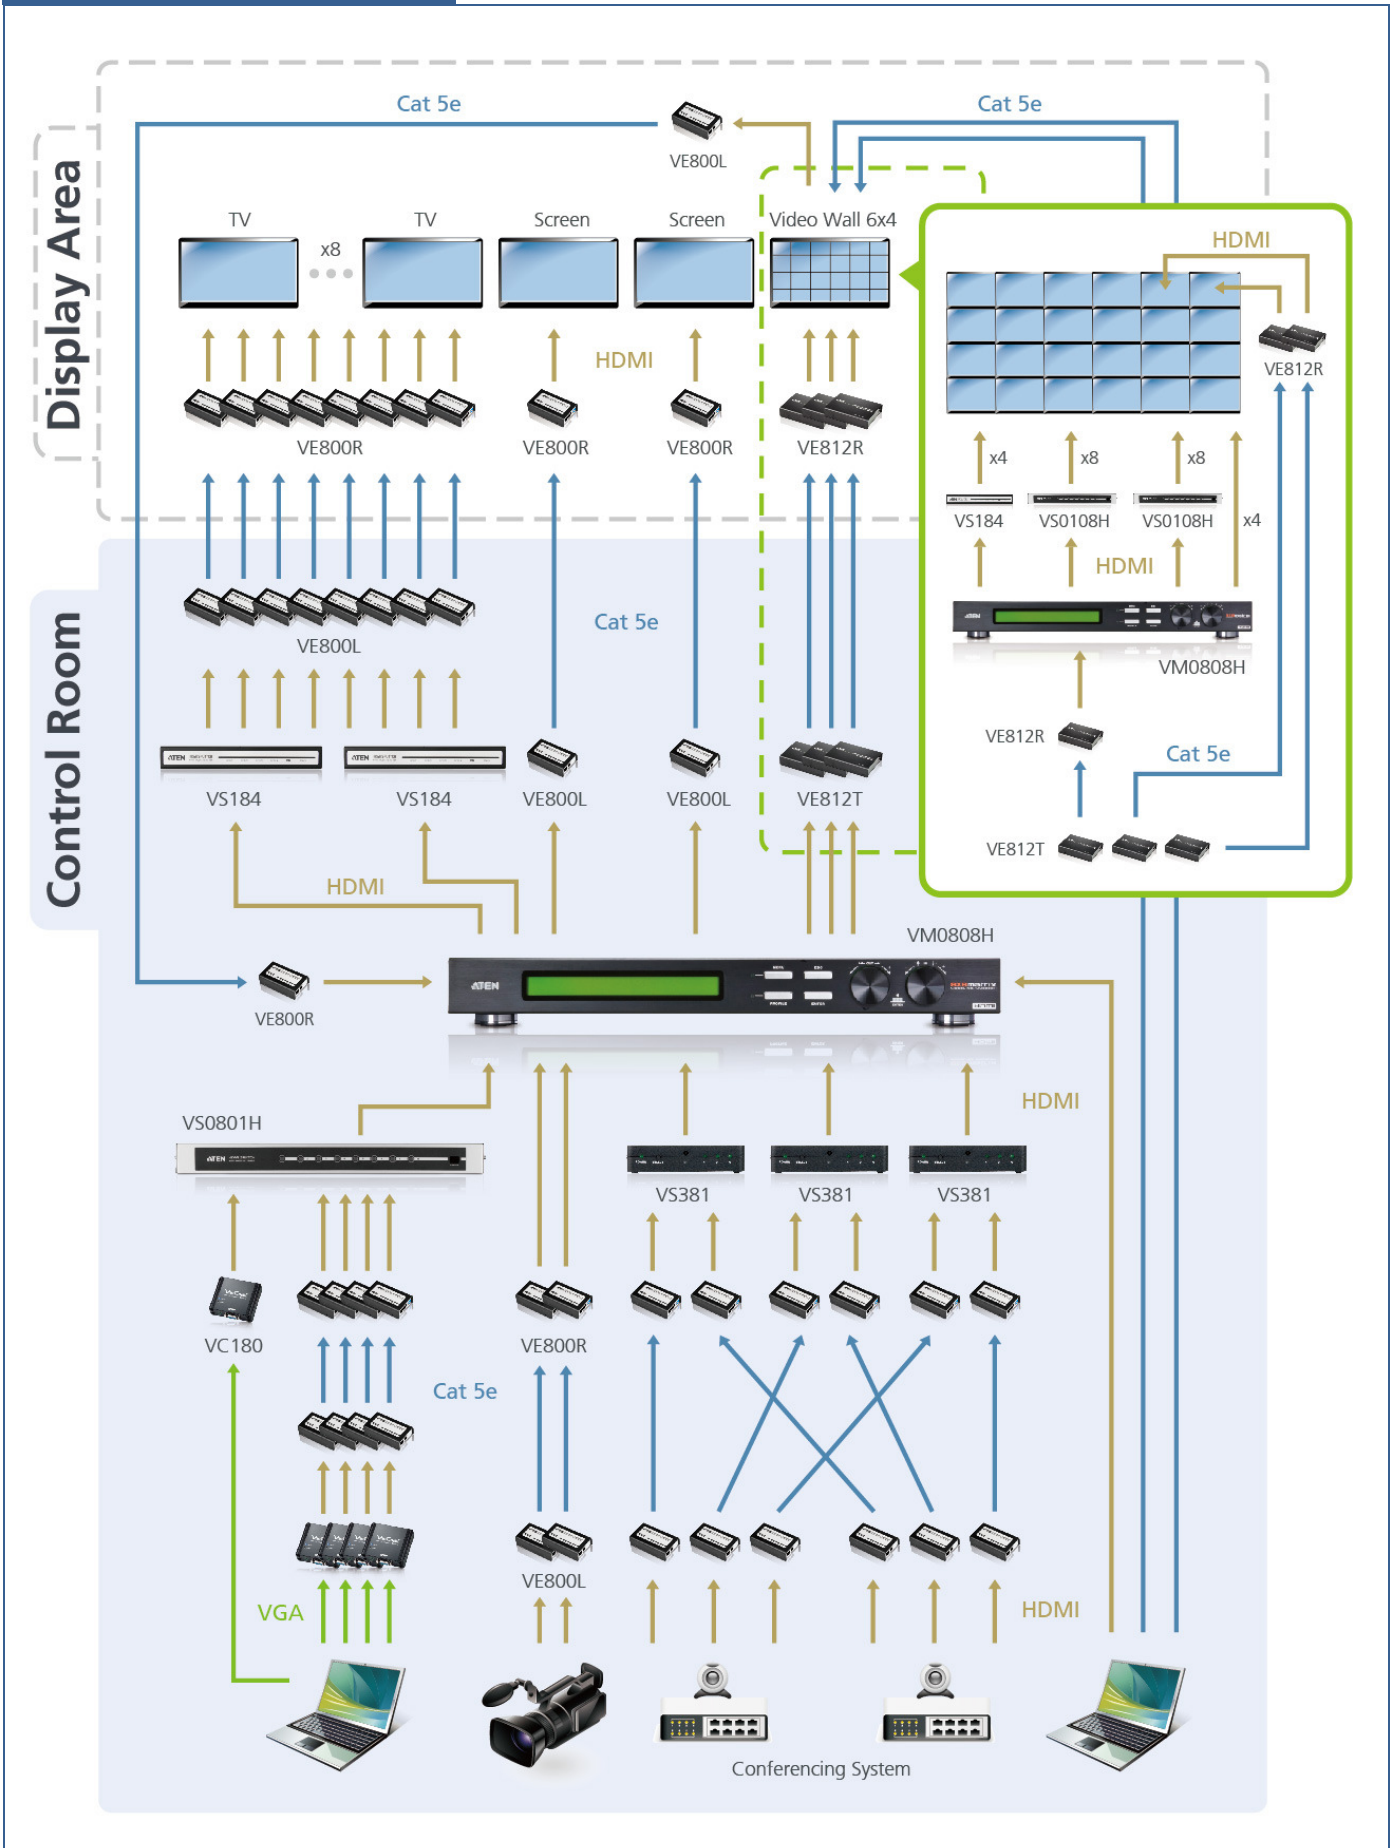

VE812 x 3 HDMI over Single Cat 5 Extender Sets

VE812T | Front View

VE812R | Front View

VE812T/R | Rear View

HDMI In Port

HDMI Out Port

Link IN/OUT Port

VC180 x 5 VGA to HDMI Converters with Audio

Front View

Rear View

Solution Architecture

Features & Benefits

- The VM0808H HDMI Matrix Switches are used to **centrally manage** the various HDMI input and output devices. The VM0808H has a unique web-based GUI that allows control room operators to easily manage and change video signals from various source devices, while delivering the right signals to the 6x4 video wall and all LCD TVs.
- The company utilized ATEN HDMI Splitters to transmit the video signals to multiple displays, while using VE800 HDMI Extenders and VE812 HDMI HDBaseT Extenders for **longer video transmission** that can be viewed by attendees across the conference room.
- The video sources from cameras, notebooks and the conferencing system support both VGA and HDMI formats. ATEN video converters were used to **convert the video signals** from analog to digital to accommodate all A/V formats while providing smooth high quality video distribution with performance.