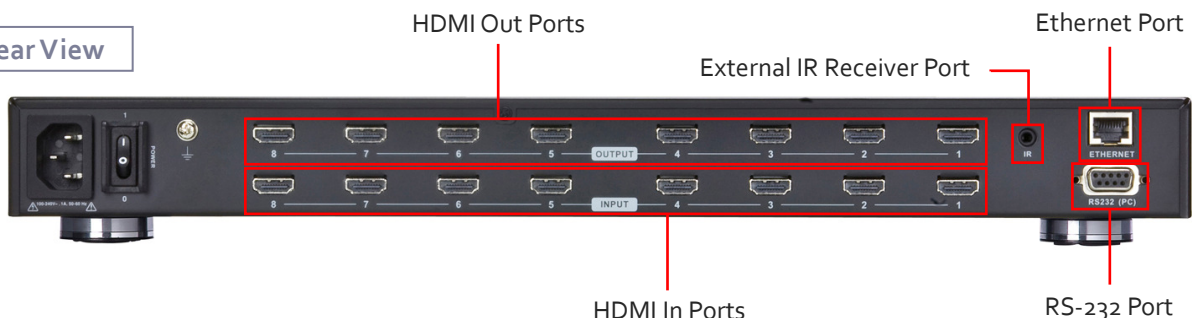

The company recently built a large conference room in their Ho Chi Minh City branch office for holding annual shareholder meetings. For real-time monitoring and management of the meetings, all video sources for conferencing, presentations, and surveillance are centrally managed in a control room. Using ATEN solutions control room techs can easily broadcast to a 6x4 video wall on the stage, across multiple LCD TVs around the conference room, and view surveillance video.

Solution

VM0808H x 2 8X8 HDMI Matrix Switches

Rear View

VS0108H x 2
8-Port HDMI Splitters

Rear View

VS184 x 3
4-Port HDMI Splitters

Rear View

VS381 x 3
3-Port HDMI Switches