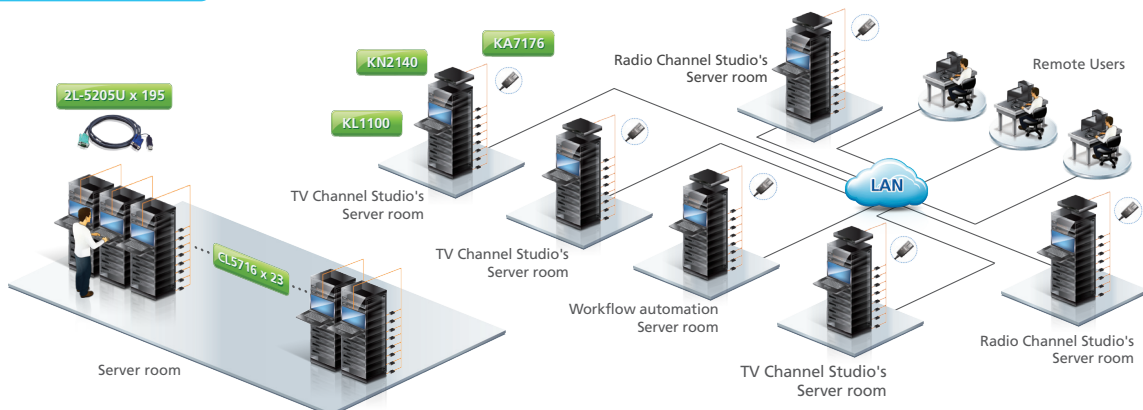

Solution Setup