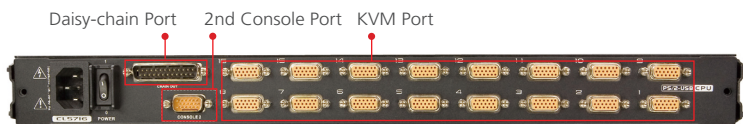

2L5205U
USB KVM Cable

KA7176
USB Virtual Media KVM
Adapter Cable with Audio