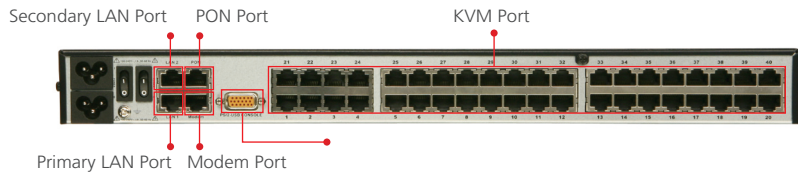

## Solution Setup

Features

**KN2140v**

**40-Port KVM Over the NET™ - 1 local / 2 remote user access**

- Supports multiplatform server environments: Windows, Mac, Sun, Linux and VT100 based serial devices
- Panel Array Mode available to both local console operators and remote access users

▶ Rear View

**KL1100**

**Dual Rail LCD PS/2-USB Console**

- Compatible with all ATEN KVM switches and most KVM switches in the market
- DDC emulation - video settings of each computer are automatically adjusted for optimal output to the monitor
- Multiplatform support: Windows 2000/XP/Vista, Linux, Unix, Novell, Sun, FreeBSD