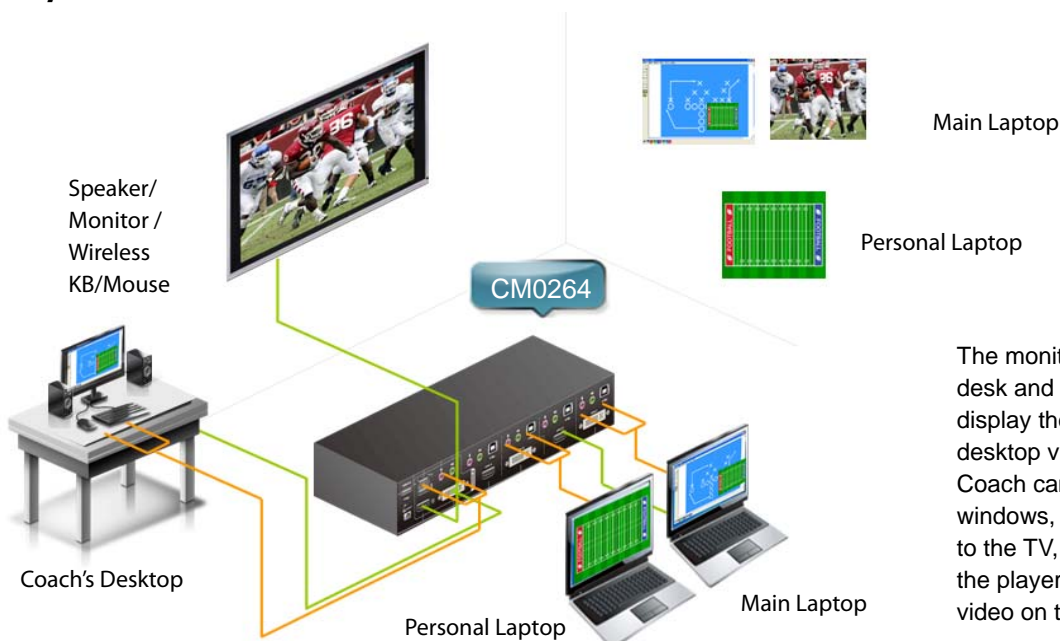

ATEN's CM0264 is the right solution for them. It gives the coach a distinct advantage of being able to present footage in new and more effective ways.

ATEN Solution

2x4 DVI-HDMI Matrix KVM™ Switch

The CM0264 2x4 DVI-HDMI Matrix KVM™ Switch Dual Display Console supports one DVI display and one HDMI display, allowing users to access 4 computers/devices from a single console, consisting of USB keyboard, USB mouse, HDMI display, and DVI display. As a USB hub, it permits each computer to access connected peripherals on a one-computer-at-a-time basis.

Benefits

Easy Content Control on dual display

He can now call on two devices to display side by side, on two screens and utilize content for cross comparison.

Video Matrix

The Coach can use this function to drag windows in and out of the screen to display various contents on a high definition TV.

Flexible Independent switching of KVM, and audio

The coach can work on the office laptop and listen the music from his personal laptop

Convenient 3n1 Picture-in-Picture View Mode

A 3n1 Picture-in-Picture View mode can be displayed on the desktop; allowing the coach to quickly click on a choice of videos he wants to view from his desktop, bringing up a full screen display of each to easily discuss with players.

Solution

Setup-1

The monitor on the Coach's desk and the TV on the wall display the main laptop's desktop via CM0264. The Coach can drag some windows, for example video, to the TV, so he discuss with the players while watching video on the TV