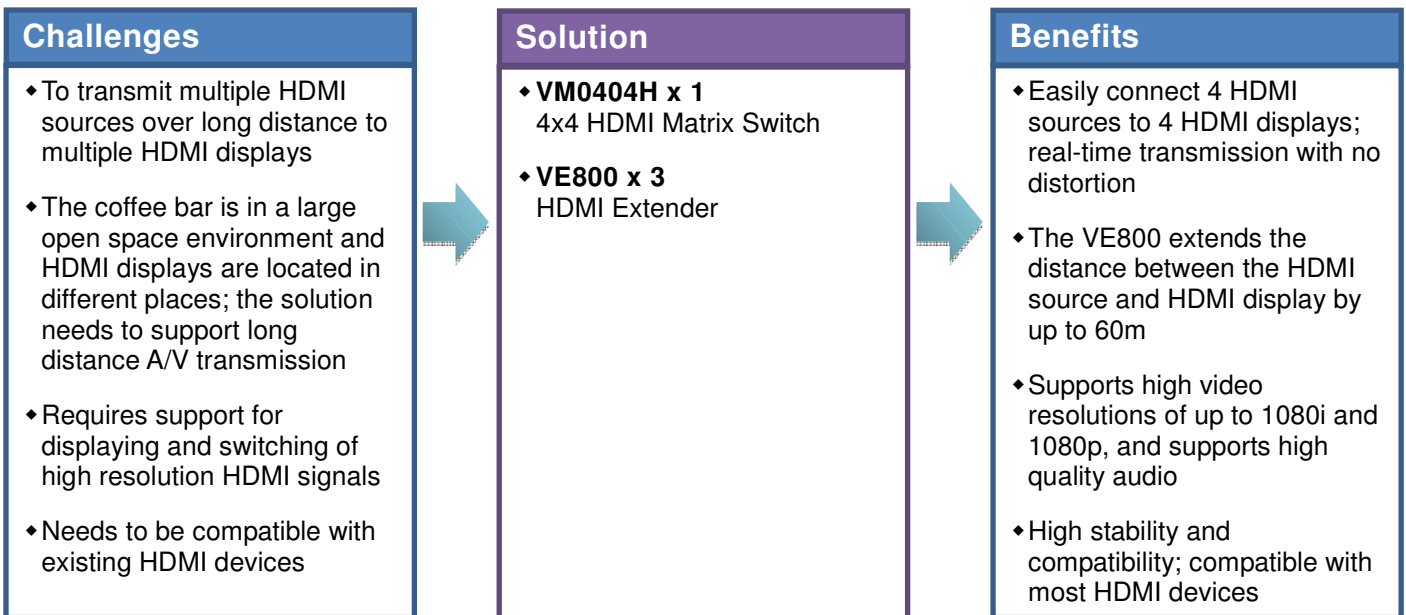

Lion Travel Installs ATEN HDMI Matrix Switch to Easily Toggle Between Multiple HDMI Devices and Monitors

Customer: Lion Travel

A forerunner in Taiwan's tourism industry, Lion Travel Group, was established in 1977 with headquarters located in Taipei. The tourist routes offered include Europe, America, Africa, Australia and New Zealand, China and elsewhere in Asia, making Lion Travel an industry leader, with the greatest number of tour groups. Lion Travel Group has a total of 67 physical service locations spread throughout America, Oceania and Asia, as well as an online website, providing real-time, uninterrupted service.

Challenges

Lion Travel agency built the Lion Travel Group building in 2010 in response to the rapid growth of sales personnel and employees. Located at the first floor of the building is an open space coffee bar, which is used by employees to relax and receive guests; the coffee bar is also rented out occasionally for various activities. To meet the needs of these external activities, Lion Travel installed a modernized professional audio and video system, eliminating the trouble of renting or borrowing stereo equipment.

Solution

The 4x4 HDMI Matrix Switch transmits 4 HDMI sources to 4 HDMI display monitors; providing a smooth, extraordinary and unbeatable multimedia experience.