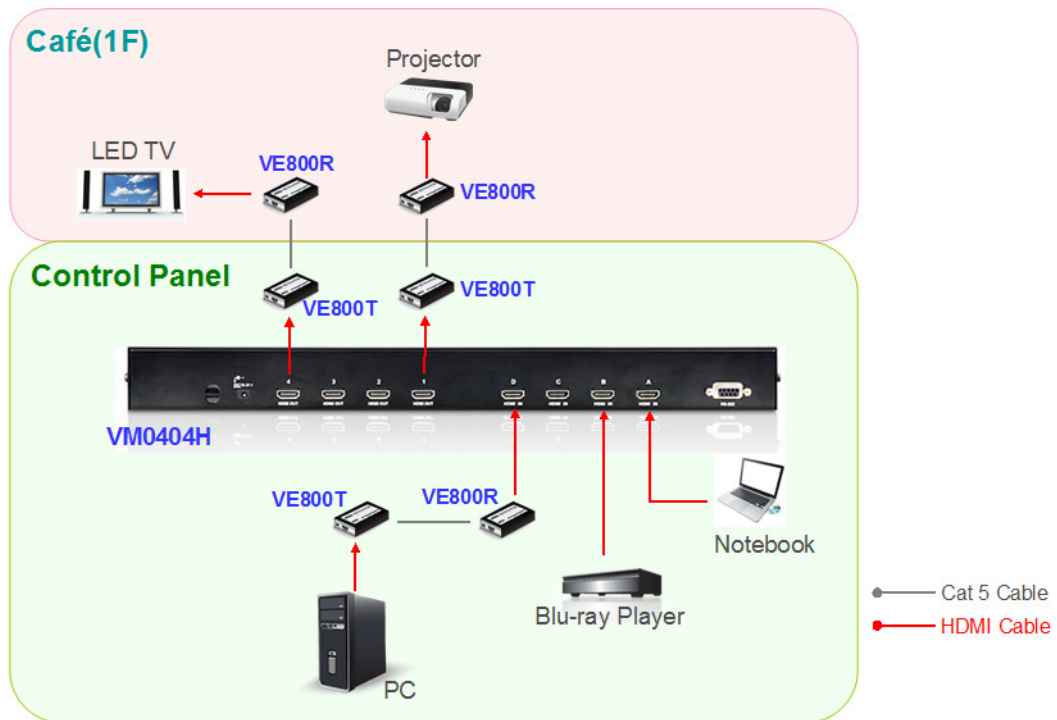

gaming consoles, etc.) and transmit multimedia content to the LED TV and projector. The VM0404H also enables flexible and easy switching between the multimedia sources, allowing users to toggle the display content through its front panel pushbuttons or using a remote controller. When combined with the VE800 HDMI Extender, which uses Cat 5e cables, the distance between the HDMI source and HDMI display can be extended up to 60 meters. The VM0404H and VE800 setup is a convenient and cost-effective HDMI solution for Lion Travel.

Benefits

Transmits high quality audio and video; no distortion when switching between source devices and monitors

The ATEN VM0404H HDMI Matrix Switch is able to connect any of 4 sets of HDMI source devices, and transmit the signals to any of 4 sets of display monitors. It supports video resolutions of up to 1080i and 1080p (1920x1080), and supports Dolby True HD and DTS HD Master Audio. By pressing the front panel pushbuttons or using the remote controller, users can quickly and easily select which HDMI sources are shown in display monitors – fully satisfying the need for fast switching between various multimedia sources in real-time. By connecting the VM0404H to the VE800 HDMI Extender, the distance between the HDMI source and HDMI display can be extended up to 60m. The ATEN HDMI solution provides high flexibility for the A/V system installation, making it very suitable for the open space environment of the coffee bar in the Lion Travel building.

The highly compatible and flexible A/V installation fully meets customer needs

The VM0404H HDMI Matrix Switch is compatible with most HDMI devices available in the market, including the Sony Blu-Ray player and the new Sony VPL-FW300 high resolution projector. In addition to being fully compatible with Lion Travel's existing HDMI devices, the VM0404H also allows Lion Travel to flexibly install the A/V system and to display the richest, smoothest, and sharpest video in response to the need for high quality A/V broadcasting.