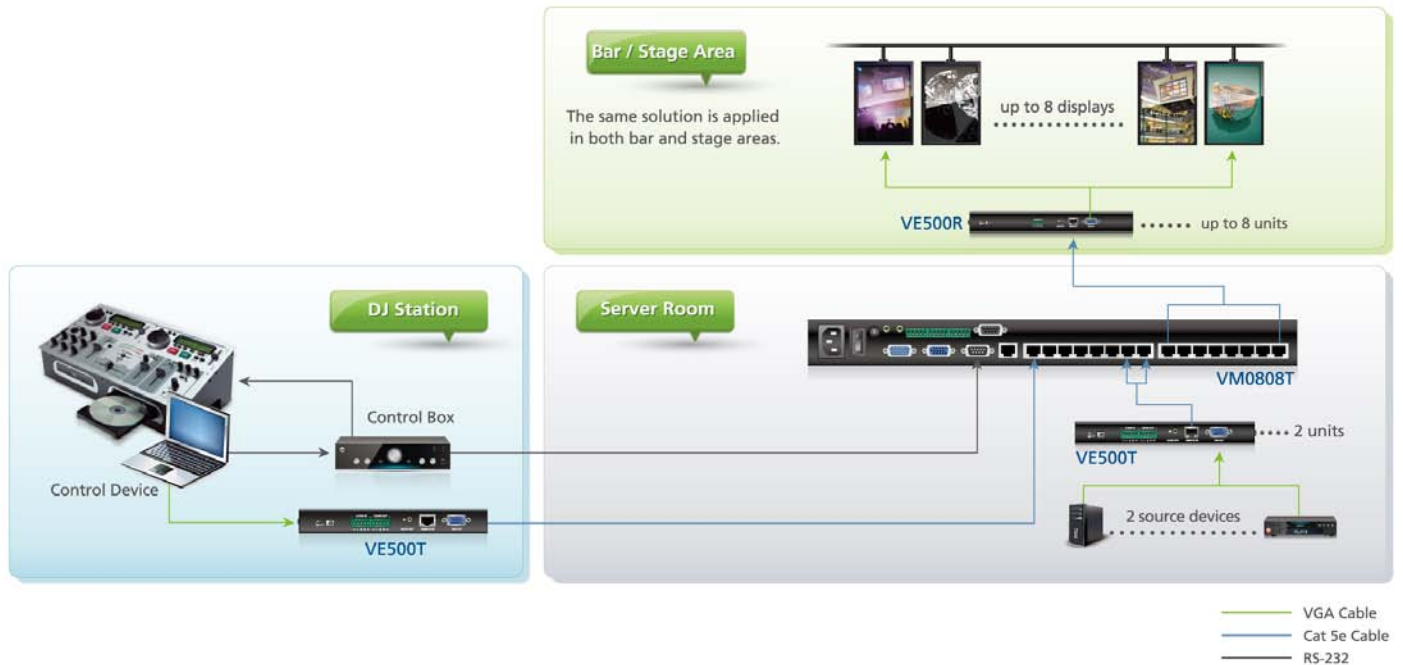

Solution

ATEN Media Matrix Solution delivers multiple A/V signals over long distances to multiple displays in different areas, and is easily integrated with the environmental control system for conveniently switching between different content sources

VM0808T
8x8 Cat 5 A/V Matrix Switch

VE500T
A/V Over Cat 5 Transmitter

VE500R
A/V Over Cat 5 Receiver

ATEN Media Matrix Solution supports 8 input and 8 output signals. Using Cat 5e cabling, various signals can be delivered to multiple displays over distances of up to 300m. The solution also supports RS-232 serial connection

allowing it to be integrated with other systems, such as high-end environmental control systems. The VM808T supports a number of switching methods: apart from being integrated with environmental control systems over a RS-232 connection, the front panel pushbuttons and web GUI can also be used to easily control all connected equipment.

Benefits

Easily transmit multiple audio/video sources over long distances to multiple displays in different areas

Myst utilizes ATEN Media Matrix Solution to transmit multiple A/V signals to multiple displays in the stage and lounge bar areas. The multimedia content can be switched at any time to achieve a wide variety of video effects. The use of the VE500T and VE500R maintains video quality over long distances. Even though the signals travel more than 50m from the server room to both stage and lounge areas, transmission quality remains unaffected.