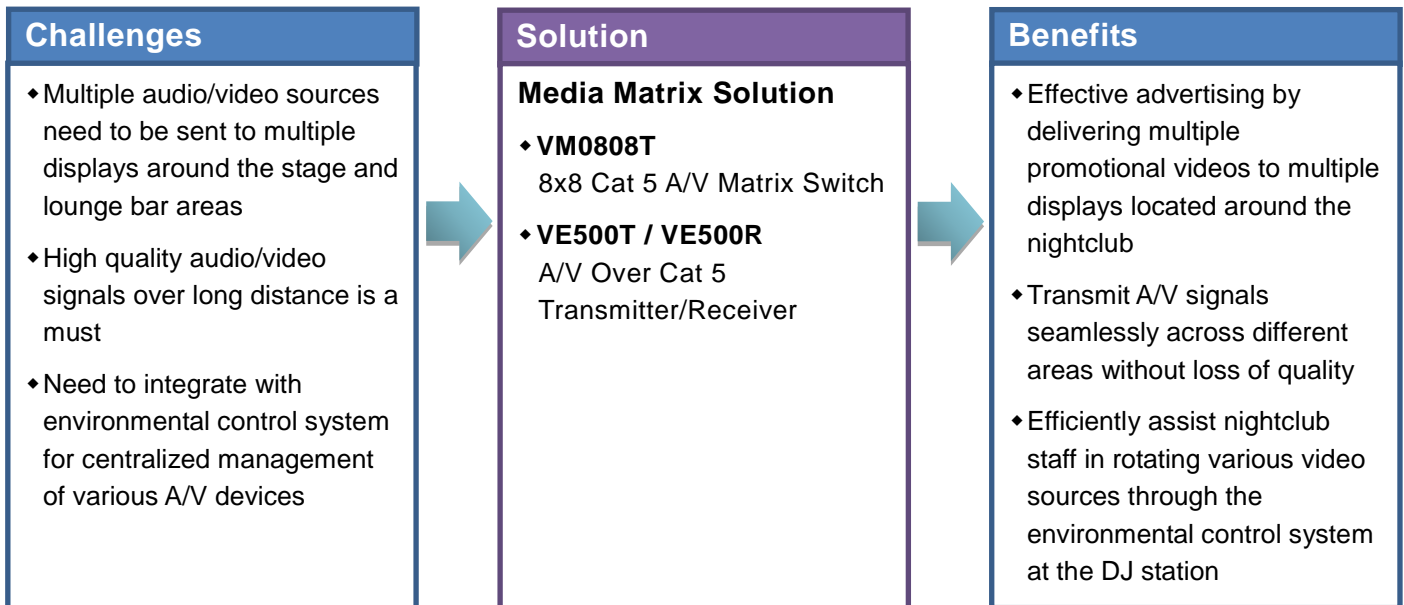

Challenges

Multiple displays are installed in Myst's seating area around the main stage and adjacent lounge bar for screening club promotional messages, commercial advertisements and music videos, which enhance the club's audiovisual effects and interior decoration. Due to the sheer number of source devices and servers, Myst placed all of the equipment in a server room for ease of maintenance. To simplify equipment operation, Myst also deployed an environmental control system to centrally control the switching and playing of all source devices. What Myst required is a solution that would deliver the A/V signals from the server room to the displays in the main stage seating area and lounge bar. Such a solution also has to be easy-to-integrate into its existing environmental control system.

Solution

ATEN Media Matrix Solution delivers multiple A/V signals over long distances to multiple displays in different areas, and is easily integrated with the environmental control system for conveniently switching between different content sources

VM0808T
8x8 Cat 5 A/V Matrix Switch

VE500T
A/V Over Cat 5 Transmitter

VE500R
A/V Over Cat 5 Receiver

ATEN Media Matrix Solution supports 8 input and 8 output signals. Using Cat 5e cabling, various signals can be delivered to multiple displays over distances of up to 300m. The solution also supports RS-232 serial connection

Benefits

Easily transmit multiple audio/video sources over long distances to multiple displays in different areas

Myst utilizes ATEN Media Matrix Solution to transmit multiple A/V signals to multiple displays in the stage and lounge bar areas. The multimedia content can be switched at any time to achieve a wide variety of video effects. The use of the VE500T and VE500R maintains video quality over long distances. Even though the signals travel more than 50m from the server room to both stage and lounge areas, transmission quality remains unaffected.