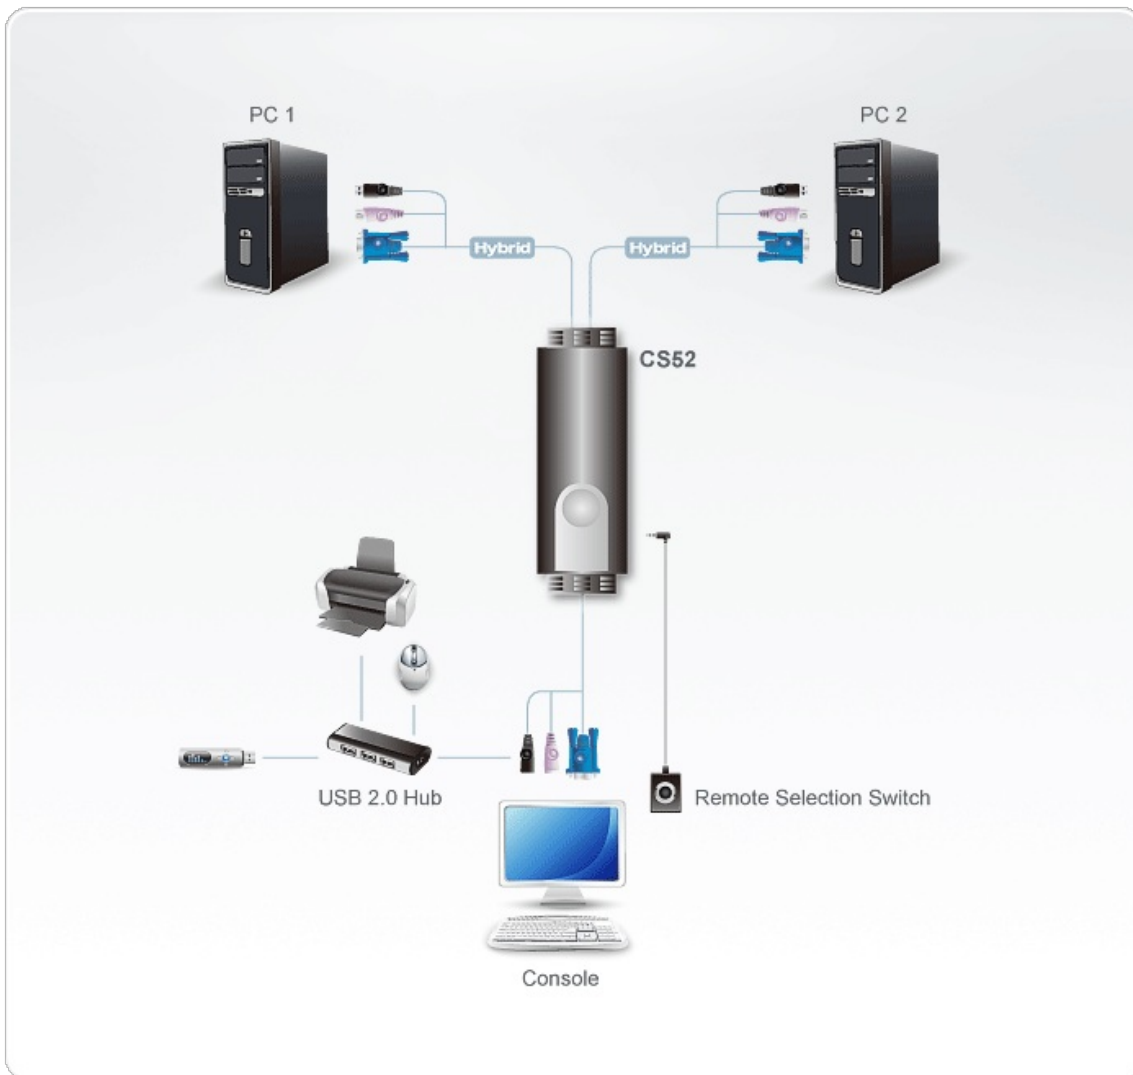

Diagram

ATEN International Co., Ltd.

3F., No.125, Sec. 2, Datong Rd., Sijhih District., New Taipei City 221, Taiwan
Phone: 886-2-8692-6789 Fax: 886-2-8692-6767
www.aten.com E-mail: marketing@aten.com

© Copyright 2015 ATEN® International Co., Ltd.
ATEN and the ATEN logo are trademarks of ATEN International Co., Ltd.
All rights reserved. All other trademarks are the property of their respective owners.