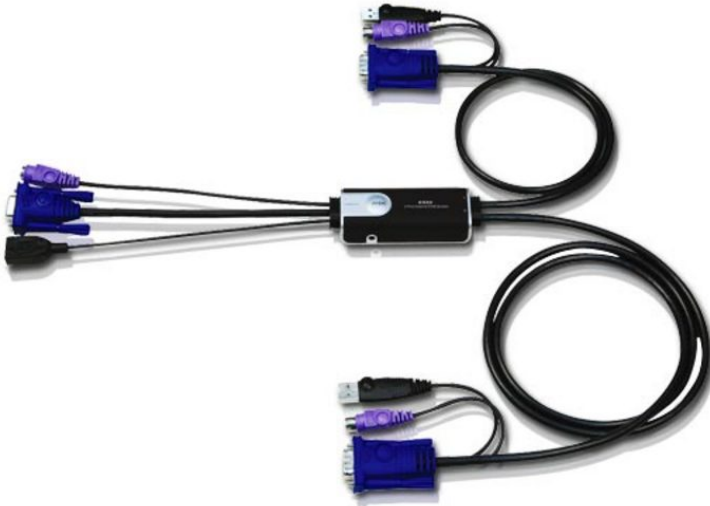

## CS52

2-Port PS/2 USB VGA Cable KVM Switch with Remote Port Selector

Flexible Combinations : PS/2 Keyboard+USB Mouse

### Features

- One console (monitor, PS/2 keyboard, and USB mouse) controls two computers
- Remote port selection switch for convenient switch placement
- Supports multi-function mice
- [USB 2.0 mouse port can be used for USB hub and USB peripheral sharing.](#)
- Compact design, built in all-in-one cables (console 0.15m; computers 0.6m, 1.2m)
- Superior video quality- up to 2048 x 1536; DDC2B
- Auto Scan function to monitor computer operation
- Non-powered
- OS Compatibility includes Windows 2000/XP/[Vista](#), Linux and FreeBSD.

### Specifications

2-Port Hybrid™ KVM Switch

Computer Connections	2
Port Selection	Hotkey, Remote Port Selector
Connectors	
Console Ports	1 x HDB-15 Female (Blue) 1 x 6-pin Mini-DIN Female (Purple) 1 x USB Type A Female
KVM Ports	2 x HDB-15 Male (Blue) 2 x 6-pin Mini-DIN Male (Purple) 2 x USB Type A Male (Black)

Remote Port Selector	1 x 3.5mm Audio Jack
LEDs	
Selected	2 (Green)
Cable Length	
Console	0.15 m
Computer	1 x 0.6 m; 1 x 1.2 m
Emulation	
Keyboard / Mouse	PS/2
Video	2048 x 1536; DDC2B
Scan Interval	3, 5, 10, 20 seconds (default: 5 secs.)
Environmental	
Operating Temperature	0-50°C
Storage Temperature	-20-60°C
Humidity	0-80% RH, Non-condensing
Physical Properties	
Housing	Plastic
Weight	0.35 kg ( 0.77 lb )
Dimensions (L x W x H)	8.45 x 3.40 x 2.21 cm (3.33 x 1.34 x 0.87 in.)
Note	For some of rack mount products, please note that the standard physical dimensions of WxDxH are expressed using a LxWxH format.