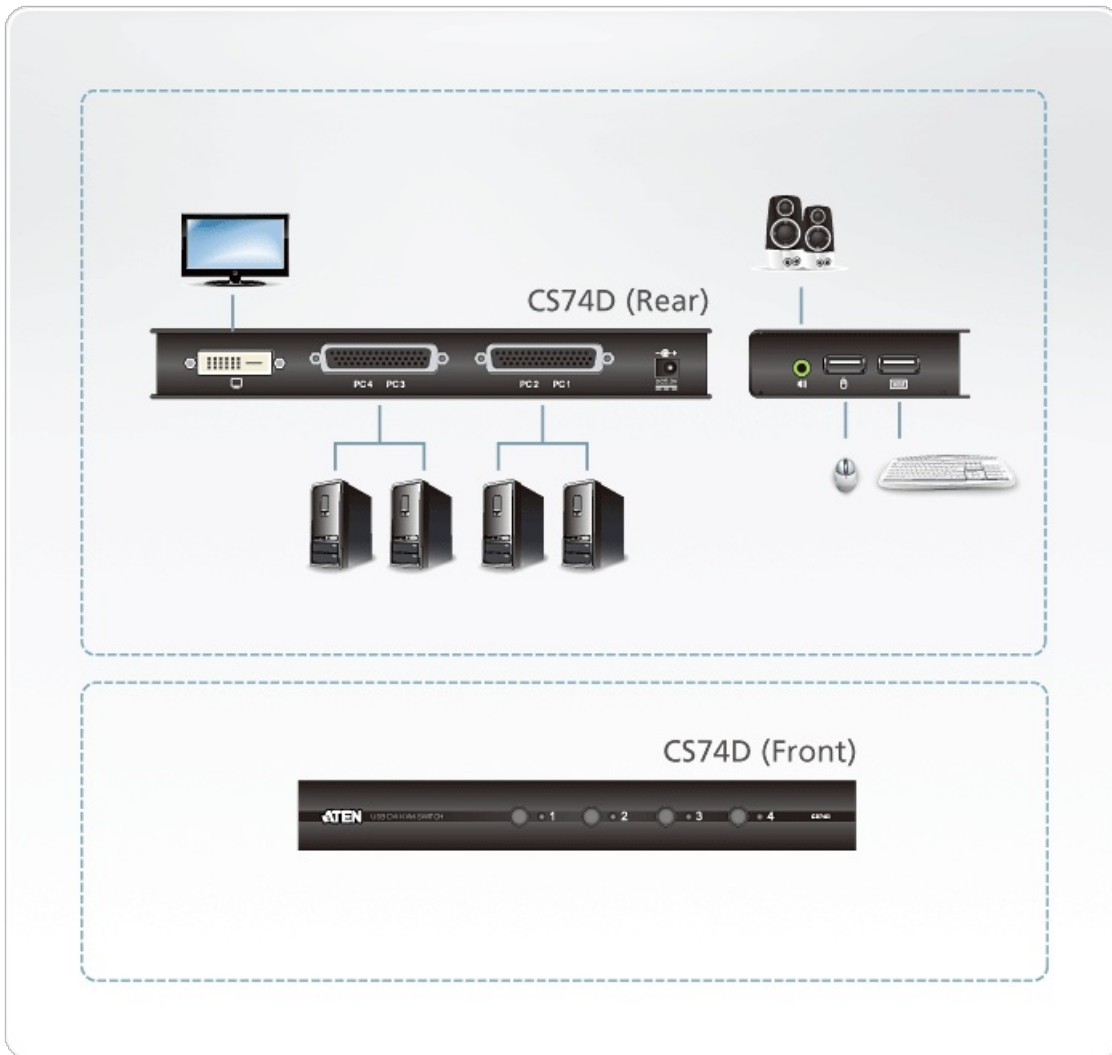

Diagram

ATEN International Co., Ltd.

3F, No.125, Sec. 2, Datong Rd., Sijhih District., New Taipei City 221, Taiwan
Phone: 886-2-8692-6789 Fax: 886-2-8692-6767
www.aten.com E-mail: marketing@aten.com

© Copyright 2015 ATEN® International Co., Ltd.
ATEN and the ATEN logo are trademarks of ATEN International Co., Ltd.
All rights reserved. All other trademarks are the property of their
respective owners.