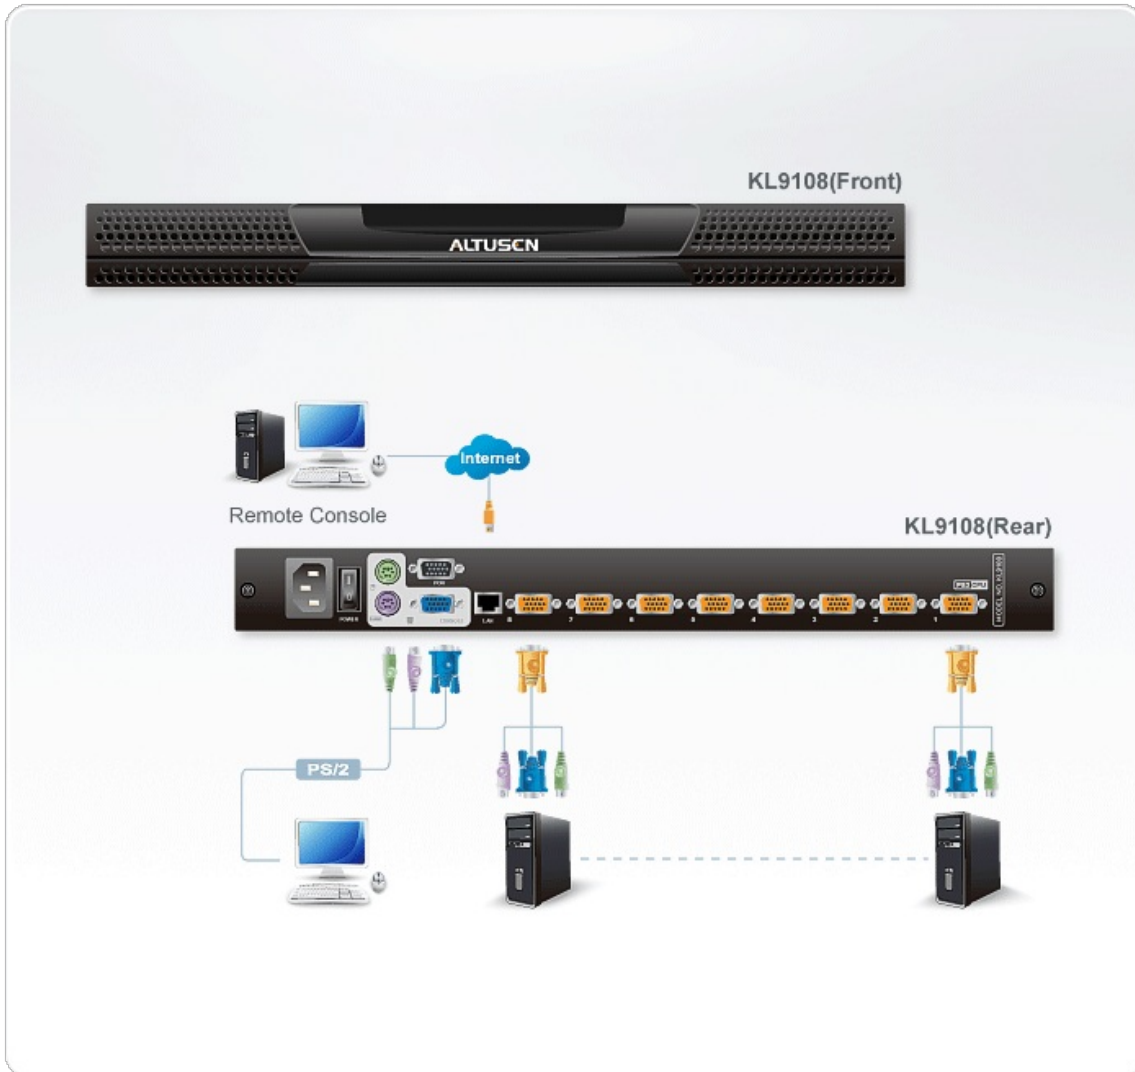

Diagram

ATEN International Co., Ltd.

3F., No.125, Sec. 2, Datong Rd., Sijhih District., New Taipei City 221, Taiwan
Phone: 886-2-8692-6789 Fax: 886-2-8692-6767
www.aten.com E-mail: marketing@aten.com

© Copyright 2015 ATEN® International Co., Ltd.
ATEN and the ATEN logo are trademarks of ATEN International Co., Ltd.
All rights reserved. All other trademarks are the property of their
respective owners.