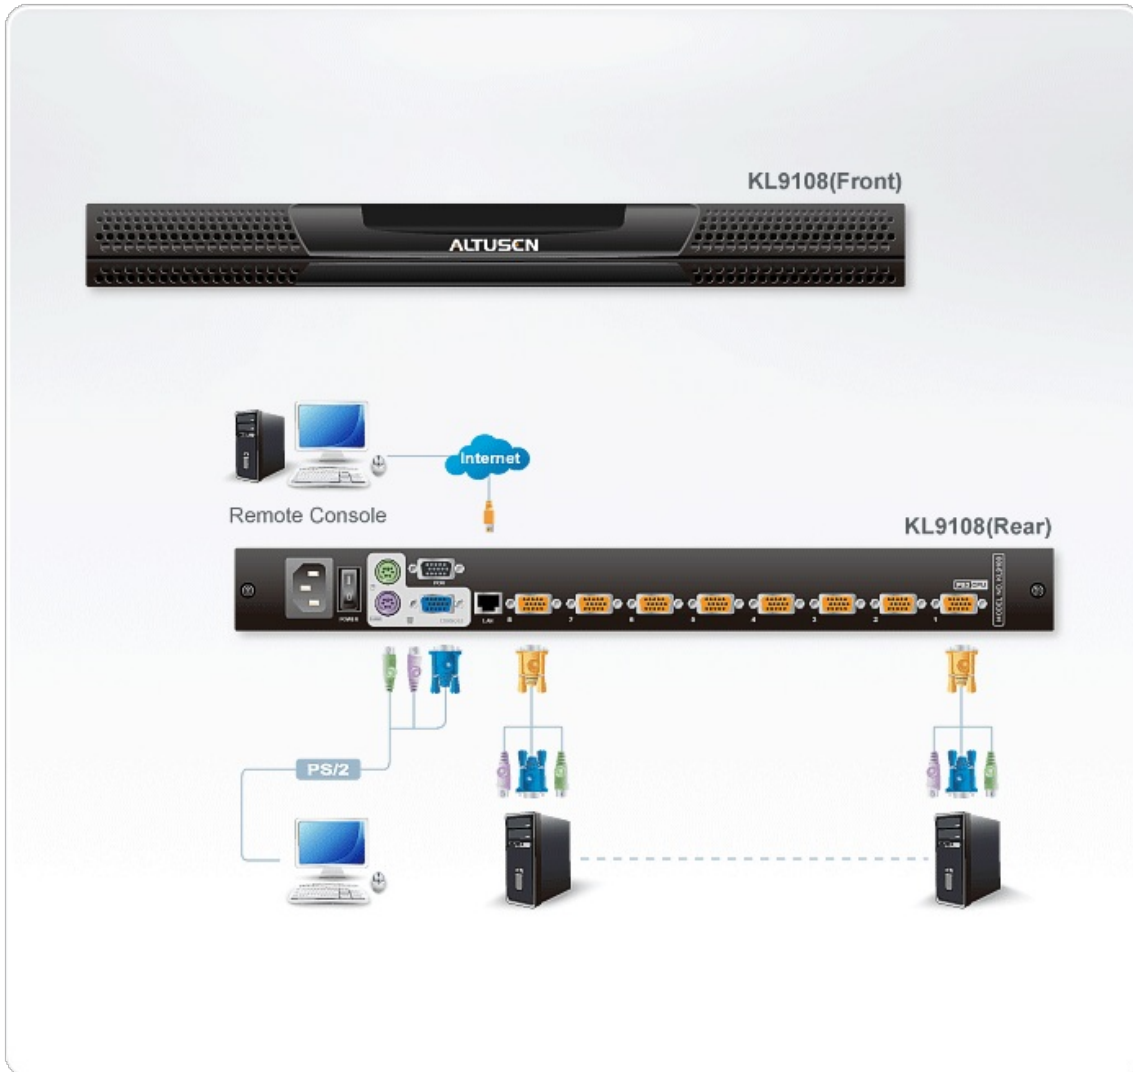

Diagram

ATEN International Co., Ltd.

3F., No.125, Sec. 2, Datong Rd., Sijhih District., New Taipei City 221, Taiwan
Phone: 886-2-8692-6789 Fax: 886-2-8692-6767
www.aten.com E-mail: marketing@aten.com

© Copyright 2015 ATEN® International Co., Ltd.
ATEN and the ATEN logo are trademarks of ATEN International Co., Ltd.
All rights reserved. All other trademarks are the property of their
respective owners.