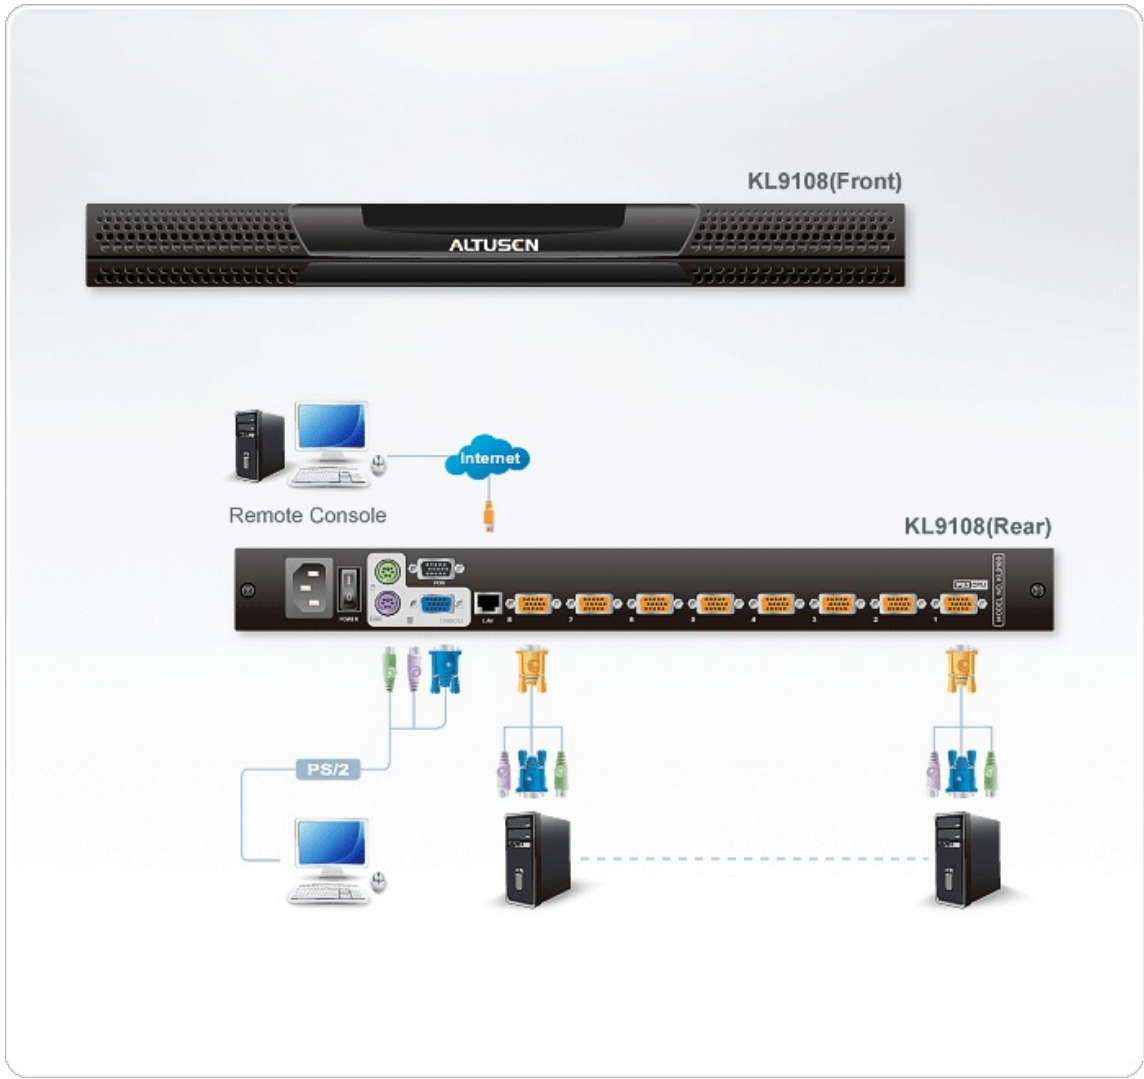

Diagram

ATEN International Co., Ltd.

3F., No.125, Sec. 2, Datong Rd., Sijhih District., New Taipei City 221, Taiwan
Phone: 886-2-8692-6789 Fax: 886-2-8692-6767
www.aten.com E-mail: marketing@aten.com

© Copyright 2015 ATEN® International Co., Ltd.
ATEN and the ATEN logo are trademarks of ATEN International Co., Ltd.
All rights reserved. All other trademarks are the property of their
respective owners.