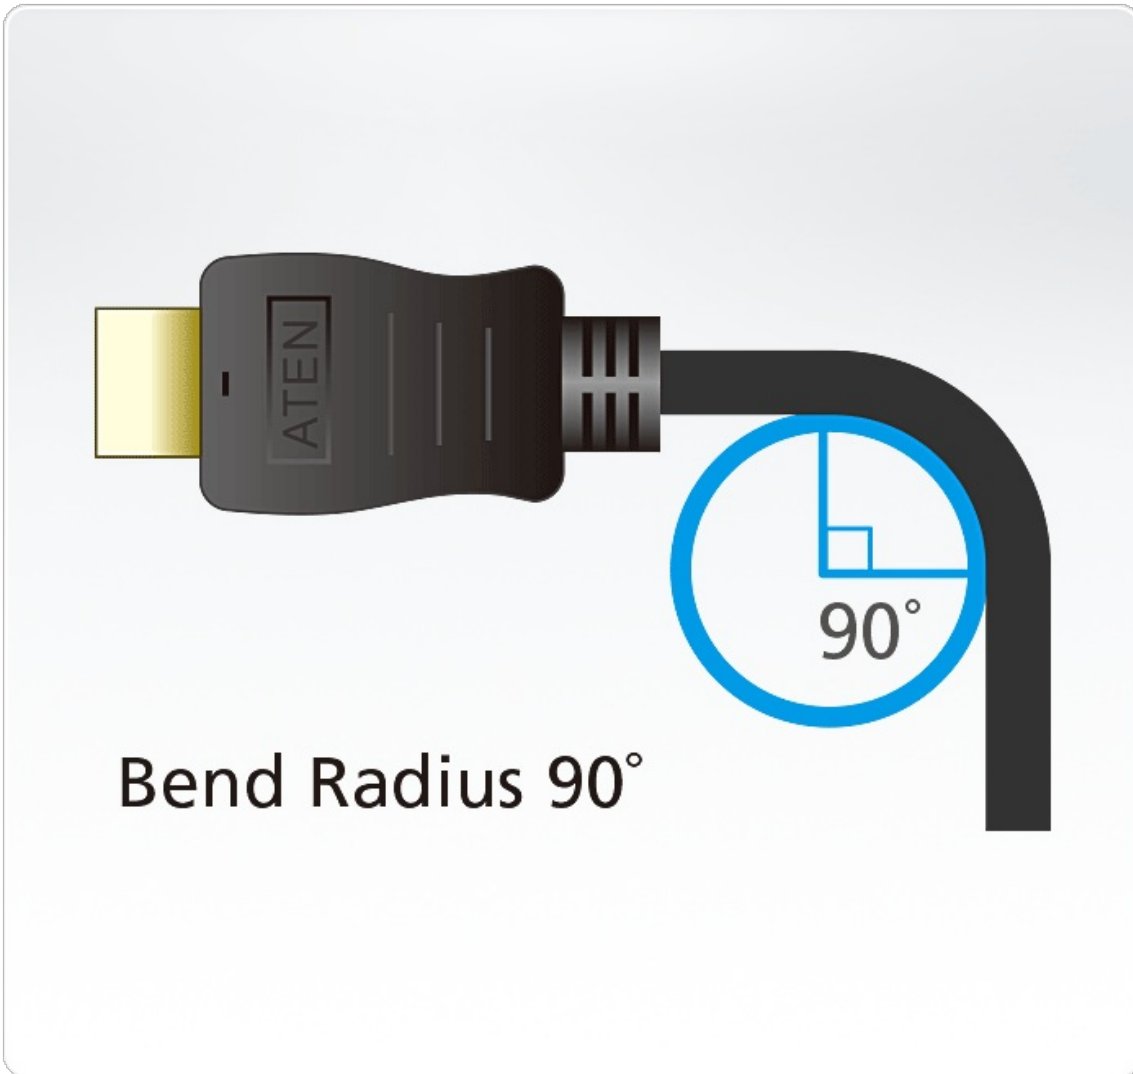

Diagram

ATEN International Co., Ltd.

3F., No.125, Sec. 2, Datong Rd., Sijhih District., New Taipei City 221, Taiwan
Phone: 886-2-8692-6789 Fax: 886-2-8692-6767
www.aten.com E-mail: marketing@aten.com

© Copyright 2015 ATEN® International Co., Ltd.
ATEN and the ATEN logo are trademarks of ATEN International Co., Ltd.
All rights reserved. All other trademarks are the property of their respective owners.