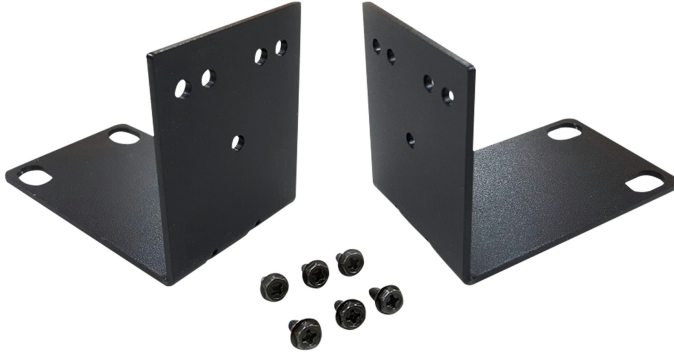

2X-045G

2/4-Port Single Display Secure KVM Rack Mount Kit

For additional convenience, ATEN offers Rack Mount Kits that allow Secure KVM Switches to be installed on a rack.

ATEN International Co., Ltd.

3F., No.125, Sec. 2, Datong Rd., Sijhih District., New Taipei City 221, Taiwan
Phone: 886-2-8692-6789 Fax: 886-2-8692-6767
www.aten.com E-mail: marketing@aten.com