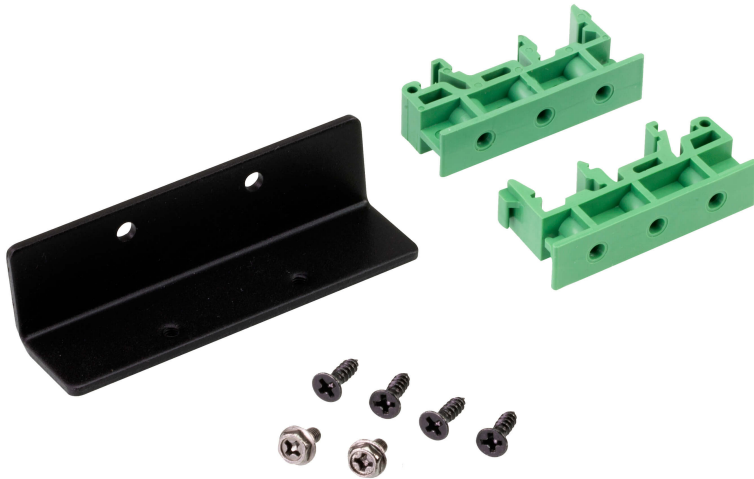

2X-051G

DIN rail mount kit

For the convenience of your installation, ATEN offers various mounting kits that allow you to install the secure device server on the rack. Please refer to the Compatible Products information below for further information.