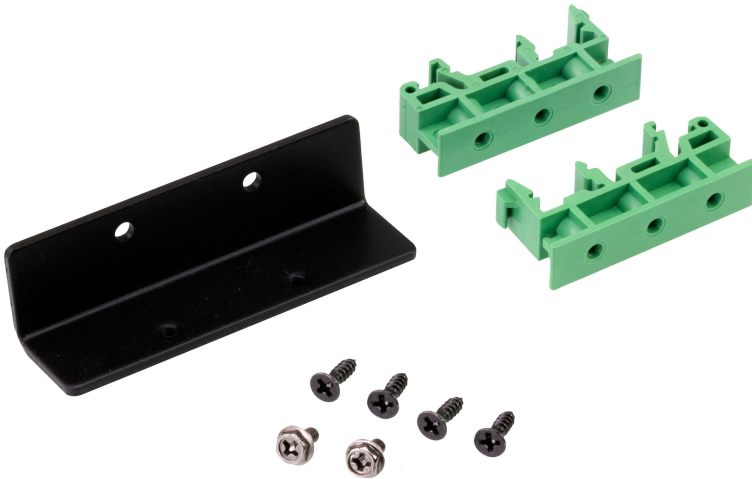

## 2X-051G

DIN rail mount kit

For the convenience of your installation, ATEN offers various mounting kits that allow you to install the secure device server on the rack. Please refer to the Compatible Products information below for further information.