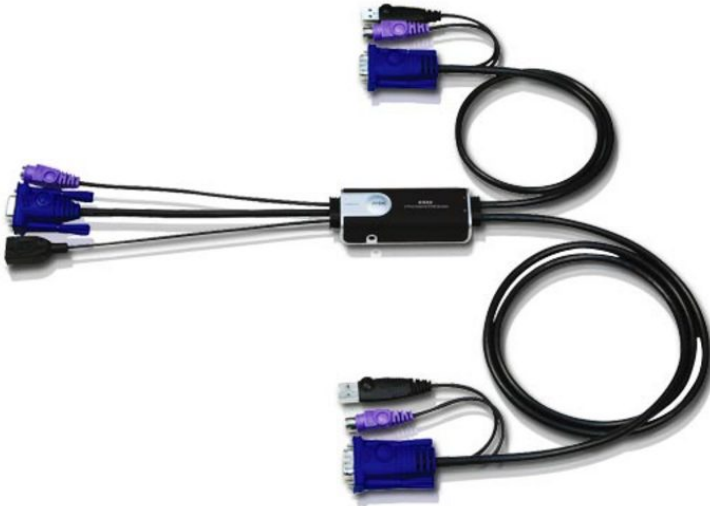

CS52

2-Port PS/2 USB VGA Cable KVM Switch with Remote Port Selector

Flexible Combinations : PS/2 Keyboard+USB Mouse

Features

- One console (monitor, PS/2 keyboard, and USB mouse) controls two computers
- Remote port selection switch for convenient switch placement
- Supports multi-function mice
- [USB 2.0 mouse port can be used for USB hub and USB peripheral sharing.](#)
- Compact design, built in all-in-one cables (console 0.15m; computers 0.6m, 1.2m)
- Superior video quality- up to 2048 x 1536; DDC2B
- Auto Scan function to monitor computer operation
- Non-powered
- OS Compatibility includes Windows 2000/XP/[Vista](#), Linux and FreeBSD.

Specifications

2-Port Hybrid™ KVM Switch

Computer Connections	2
Port Selection	Hotkey, Remote Port Selector
Connectors	
Console Ports	1 x HDB-15 Female (Blue) 1 x 6-pin Mini-DIN Female (Purple) 1 x USB Type A Female
KVM Ports	2 x HDB-15 Male (Blue) 2 x 6-pin Mini-DIN Male (Purple) 2 x USB Type A Male (Black)

Remote Port Selector	1 x 2.5mm Audio Jack Female
LEDs	
Selected	2 (Green)
Cable Length	
Console	0.15 m
Computer	1 x 0.6 m; 1 x 1.2 m
Emulation	
Keyboard / Mouse	PS/2
Video	2048 x 1536; DDC2B
Scan Interval	3, 5, 10, 20 seconds (default: 5 secs.)
Power Consumption	DC5V:0.02W:4BTU
Environmental	
Operating Temperature	0-50°C
Storage Temperature	-20-60°C
Humidity	0-80% RH, Non-condensing
Physical Properties	
Housing	Plastic
Weight	0.35 kg (0.77 lb)
Dimensions (L x W x H)	8.45 x 3.40 x 2.21 cm (3.33 x 1.34 x 0.87 in.)
Note	For some of rack mount products, please note that the standard physical dimensions of WxDxH are expressed using a LxWxH format.