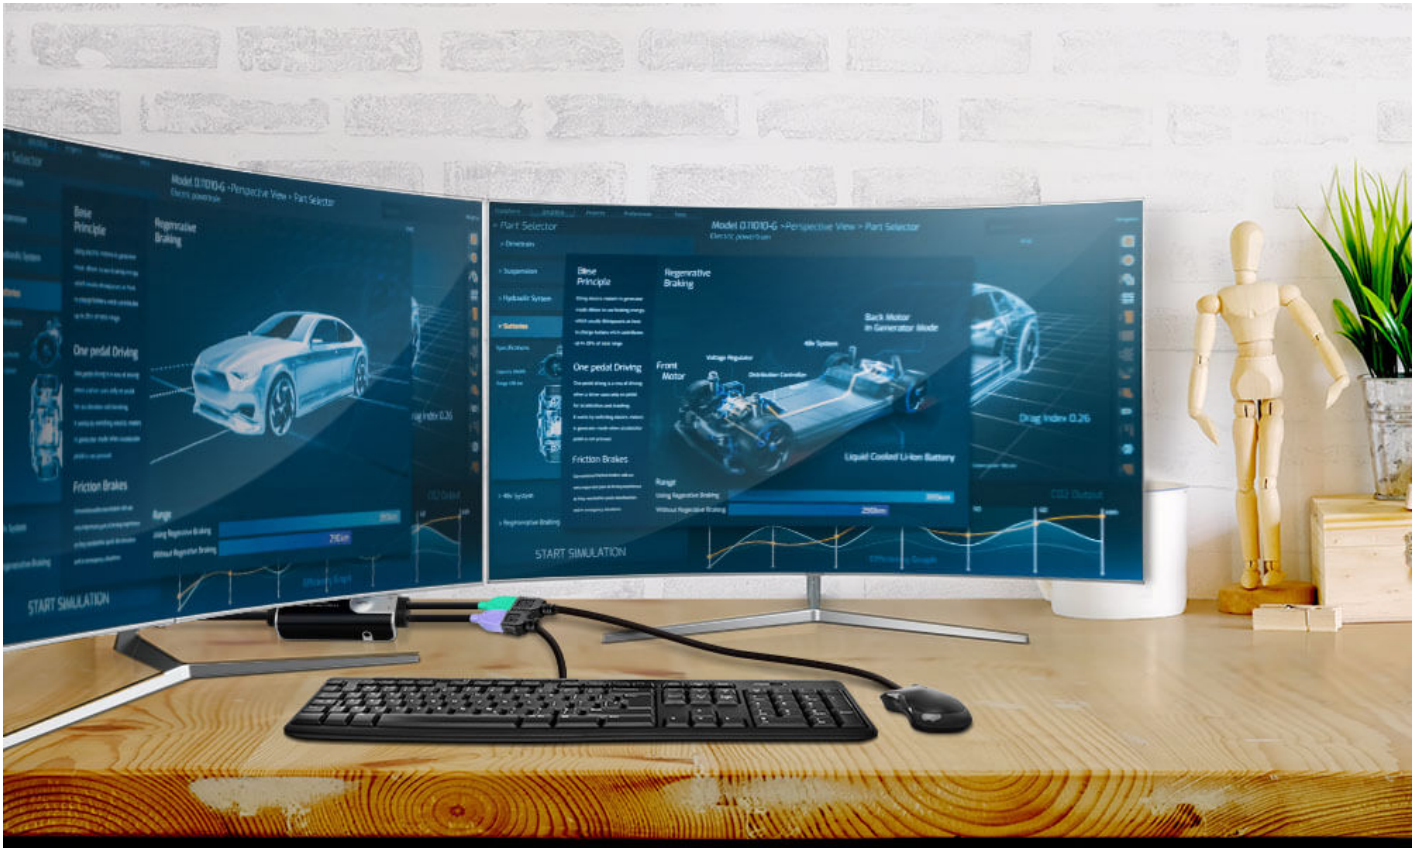

CS62KM

2-Port USB Boundless Cable KM Switch

Boundless Control between 2 Desktop PCs

The ATEN CS62KM is a handy cable KM switch expediting access to two computers via one keyboard/mouse console. Its compact yet multifunctional design allows effortless desktop setup and Boundless Switching between two displays via the mouse cursor for a hassle-free user experience. Furthermore, switching between computers can be as flexible as the push of a hotkey/button or a mouse click. The CS62KM is ideal for multitasking applications in any industry where administrative tasks need to be simplified.

Space-efficient
Desktop

Boundless
Switching

Smart Switching
Selection

Bus
Powered

Space-Efficient Desktop Uplifts Productivity

The compact design is helpful to expanding desktop workspace while keeping it tidy and organized for improved productivity.

Boundless Switching

Simply move the mouse cursor across the border and onto the target computer display to switch the control from one computer to the next.

Applications

Setup

Features

The ATEN CS62KM is a 2-port USB Cable KM Switch that enables users to control up to 2 computers with a single keyboard and mouse. The CS62KM offers various innovative port selection methods for users to switch between the connected computers via remote port selector, keyboard hotkey, mouse cursor, and mouse wheel. The mouse cursor method adopts ATEN's exclusive Boundless Switching technology, which provides an intuitive way to switch control to another computer by simply moving your mouse cursor across a screen border and onto the target computer display without limitations.

The CS62KM's Boundless Switching function supports up to 2 monitors, expediting the process of switching between computers for a smooth and hassle-free user experience. In addition to making multitasking across two displays more efficient, this function is especially useful in emergencies that necessitate the immediate monitoring and management of computers.