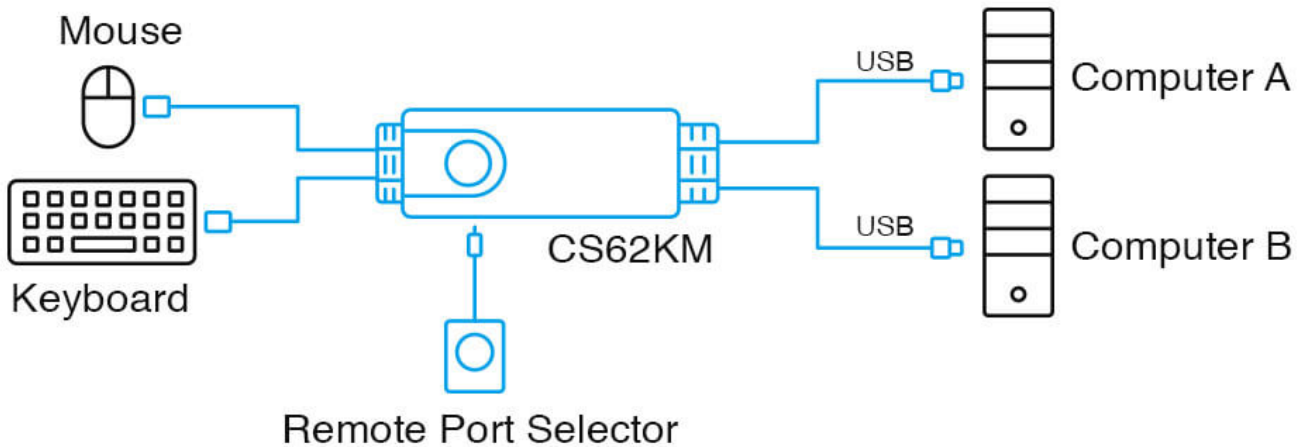

CS62KM

2-Port USB Boundless Cable KM Switch

Boundless Control between 2 Desktop PCs

The ATEN CS62KM is a handy cable KM switch expediting access to two computers via one keyboard/mouse console. Its compact yet multifunctional design allows effortless desktop setup and Boundless Switching between two displays via the mouse cursor for a hassle-free user experience. Furthermore, switching between computers can be as flexible as the push of a hotkey/button or a mouse click. The CS62KM is ideal for multitasking applications in any industry where administrative tasks need to be simplified.

Space-efficient
Desktop

Boundless
Switching

Smart Switching
Selection

Bus
Powered

Space-Efficient Desktop Uplifts Productivity

The compact design is helpful to expanding desktop workspace while keeping it tidy and organized for improved productivity.

Boundless Switching

Simply move the mouse cursor across the border and onto the target computer display to switch the control from one computer to the next.

Applications

Setup

Features

The ATEN CS62KM is a 2-port USB Cable KM Switch that enables users to control up to 2 computers with a single keyboard and mouse. The CS62KM offers various innovative port selection methods for users to switch between the connected computers via remote port selector, keyboard hotkey, mouse cursor, and mouse wheel. The mouse cursor method adopts ATEN's exclusive Boundless Switching technology, which provides an intuitive way to switch control to another computer by simply moving your mouse cursor across a screen border and onto the target computer display without limitations.

Note:

1. Mouse port switching is only supported under mouse emulation mode with a USB 3-button mouse wheel.
2. The USB bus-powered design allows the switch to get power from the connected computers. It requires connection to two computers to get sufficient power supply.