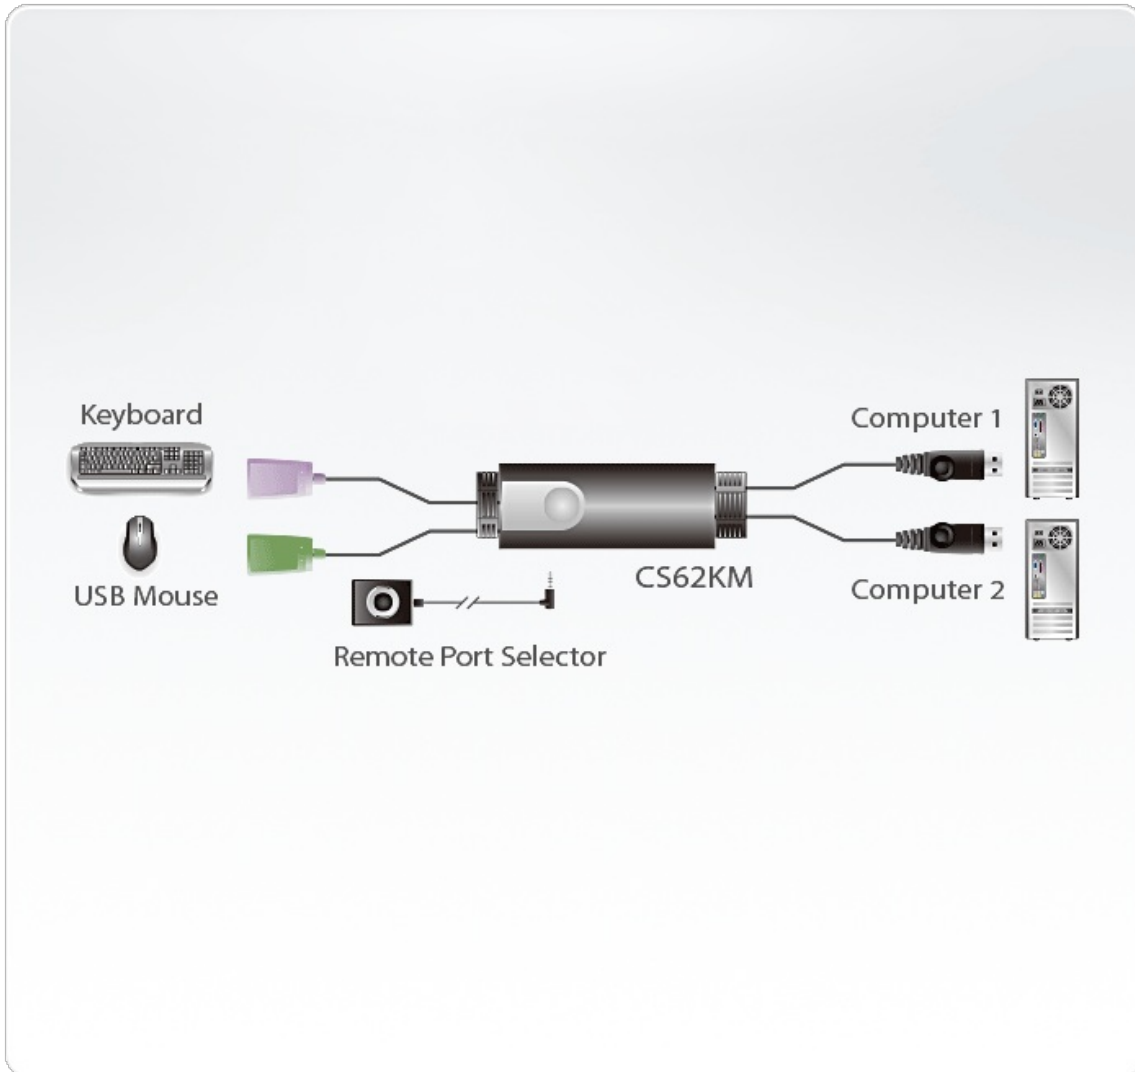

Diagram

ATEN International Co., Ltd.

3F., No.125, Sec. 2, Datong Rd., Sijhih District., New Taipei City 221, Taiwan
Phone: 886-2-8692-6789 Fax: 886-2-8692-6767
www.aten.com E-mail: marketing@aten.com

© Copyright 2015 ATEN® International Co., Ltd.
ATEN and the ATEN logo are trademarks of ATEN International Co., Ltd.
All rights reserved. All other trademarks are the property of their
respective owners.