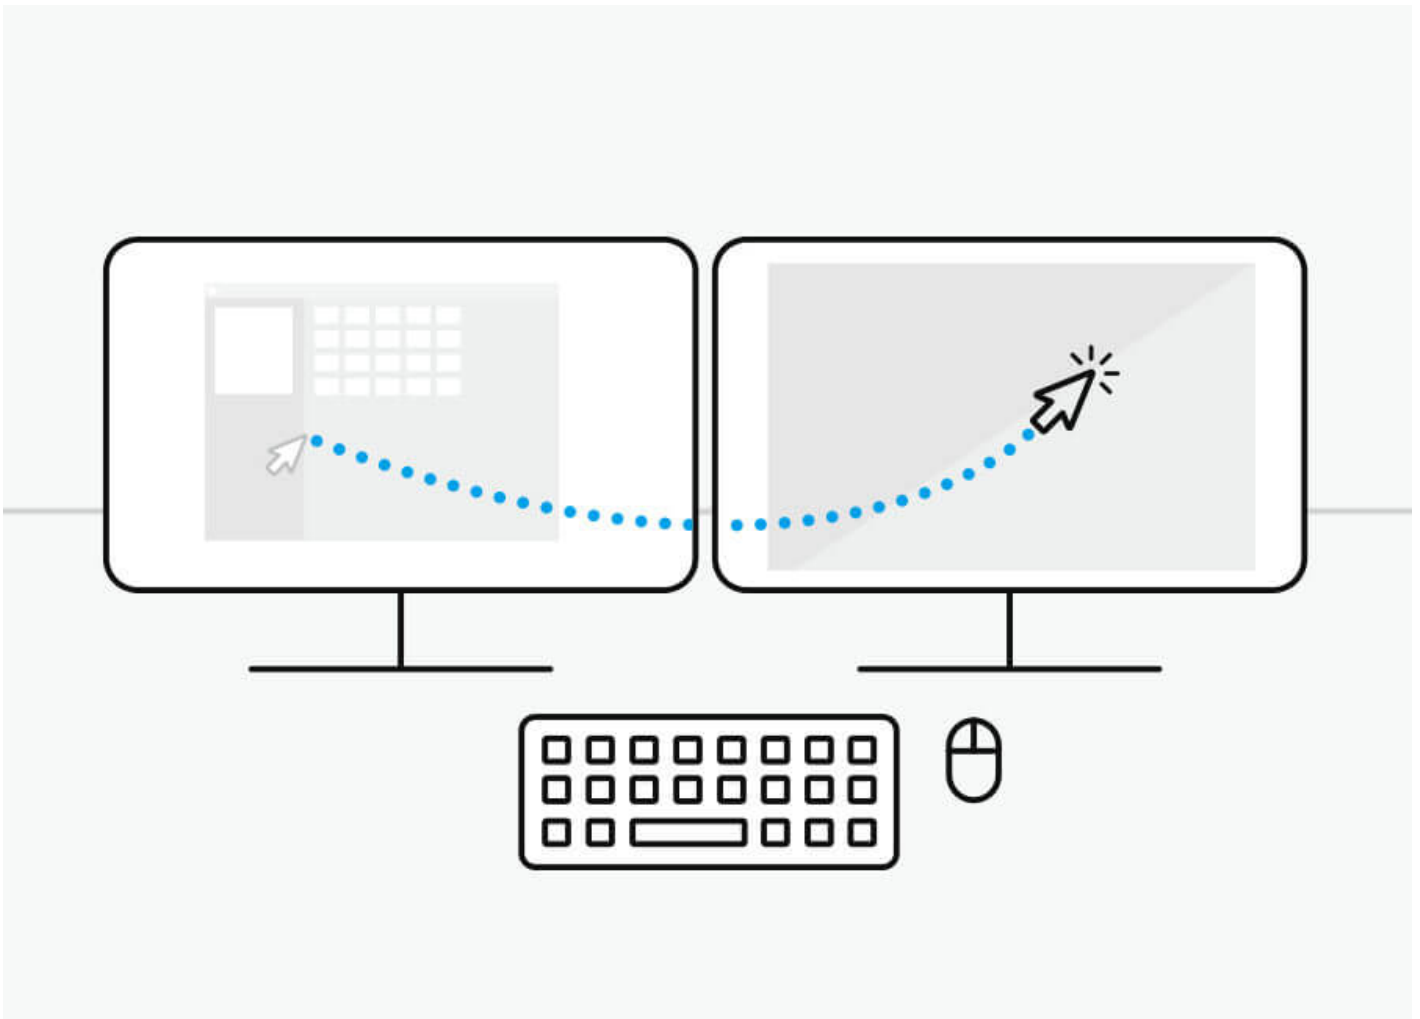

CS62KM

2-Port USB Boundless Cable KM Switch

Boundless Control between 2 Desktop PCs

The ATEN CS62KM is a handy cable KM switch expediting access to two computers via one keyboard/mouse console. Its compact yet multifunctional design allows effortless desktop setup and Boundless Switching between two displays via the mouse cursor for a hassle-free user experience. Furthermore, switching between computers can be as flexible as the push of a hotkey/button or a mouse click. The CS62KM is ideal for multitasking applications in any industry where administrative tasks need to be simplified.

Space-efficient
Desktop

Boundless
Switching

Smart Switching
Selection

Bus
Powered

Space-Efficient Desktop Uplifts Productivity

The compact design is helpful to expanding desktop workspace while keeping it tidy and organized for improved productivity.

Boundless Switching

Simply move the mouse cursor across the border and onto the target computer display to switch the control from one computer to the next.

Applications

Setup

Features

The ATEN CS62KM is a 2-port USB Cable KM Switch that enables users to control up to 2 computers with a single keyboard and mouse. The CS62KM offers various innovative port selection methods for users to switch between the connected computers via remote port selector, keyboard hotkey, mouse cursor, and mouse wheel. The mouse cursor method adopts ATEN's exclusive Boundless Switching technology, which provides an intuitive way to switch control to another computer by simply moving your mouse cursor across a screen border and onto the target computer display without limitations.

The CS62KM's Boundless Switching function supports up to 2 monitors, expediting the process of switching between computers for a smooth and hassle-free user experience. In addition to making multitasking across two displays more efficient, this function is especially useful in emergencies that necessitate the immediate monitoring and management of computers.