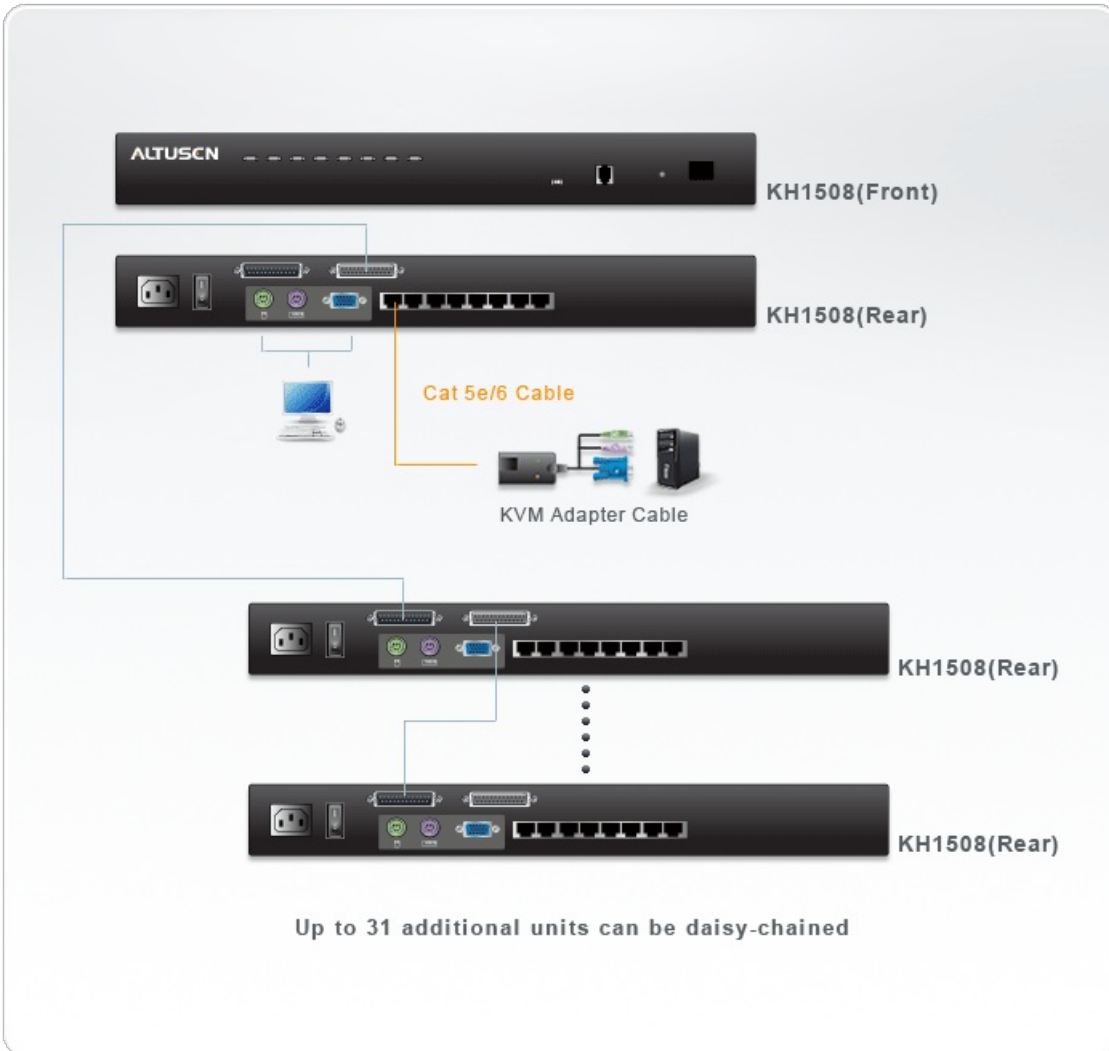

Diagram

ATEN International Co., Ltd.

3F., No.125, Sec. 2, Datong Rd., Sijhih District., New Taipei City 221, Taiwan
Phone: 886-2-8692-6789 Fax: 886-2-8692-6767
www.aten.com E-mail: marketing@aten.com

© Copyright 2015 ATEN® International Co., Ltd.
ATEN and the ATEN logo are trademarks of ATEN International Co., Ltd.
All rights reserved. All other trademarks are the property of their
respective owners.