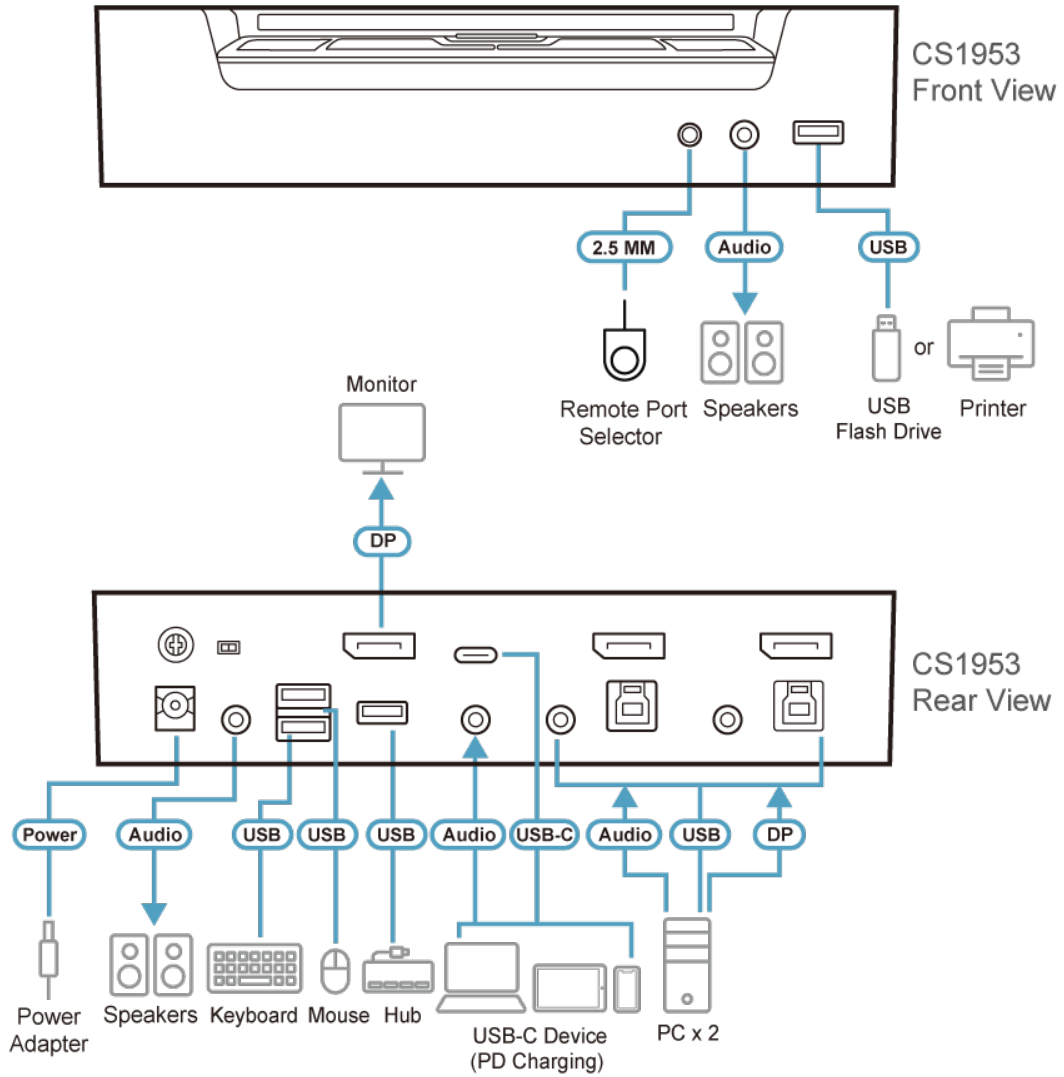

Diagram

ATEN International Co., Ltd.

3F., No.125, Sec. 2, Datong Rd., Sijhih District., New Taipei City 221, Taiwan
Phone: 886-2-8692-6789 Fax: 886-2-8692-6767
www.aten.com E-mail: marketing@aten.com