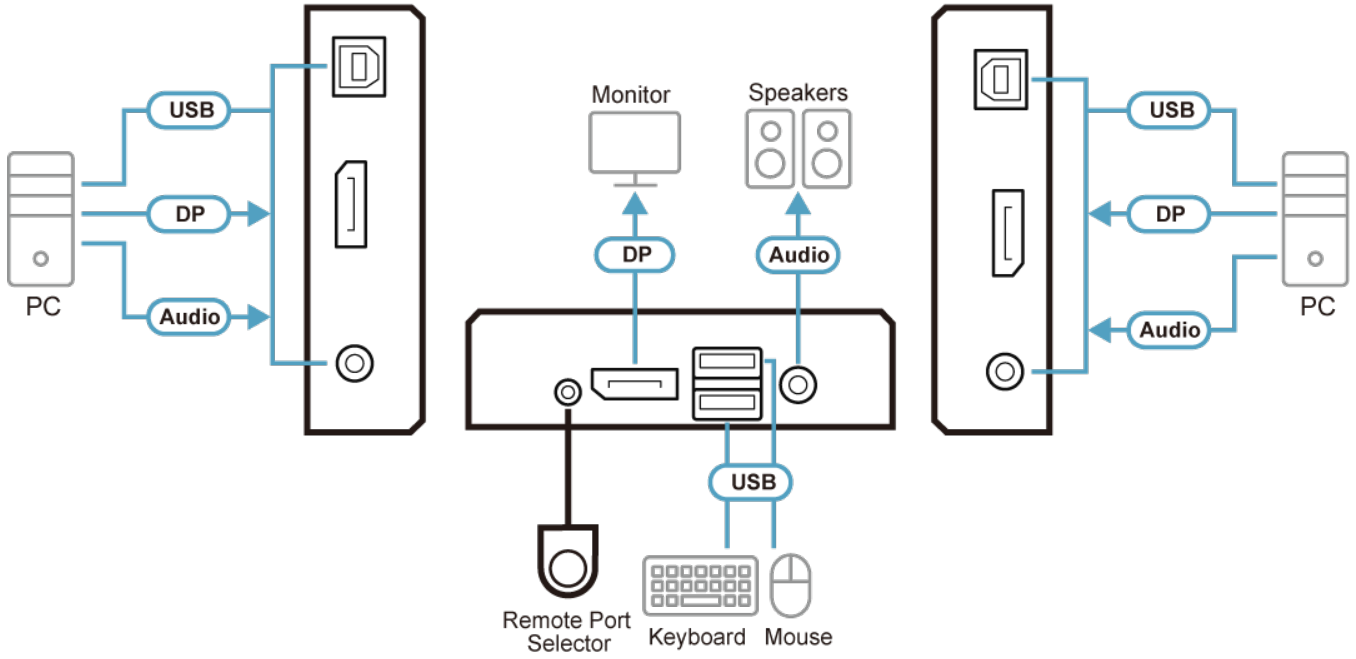

Diagram

ATEN International Co., Ltd.

3F., No.125, Sec. 2, Datong Rd., Sijhih District., New Taipei City 221, Taiwan
Phone: 886-2-8692-6789 Fax: 886-2-8692-6767
www.aten.com E-mail: marketing@aten.com