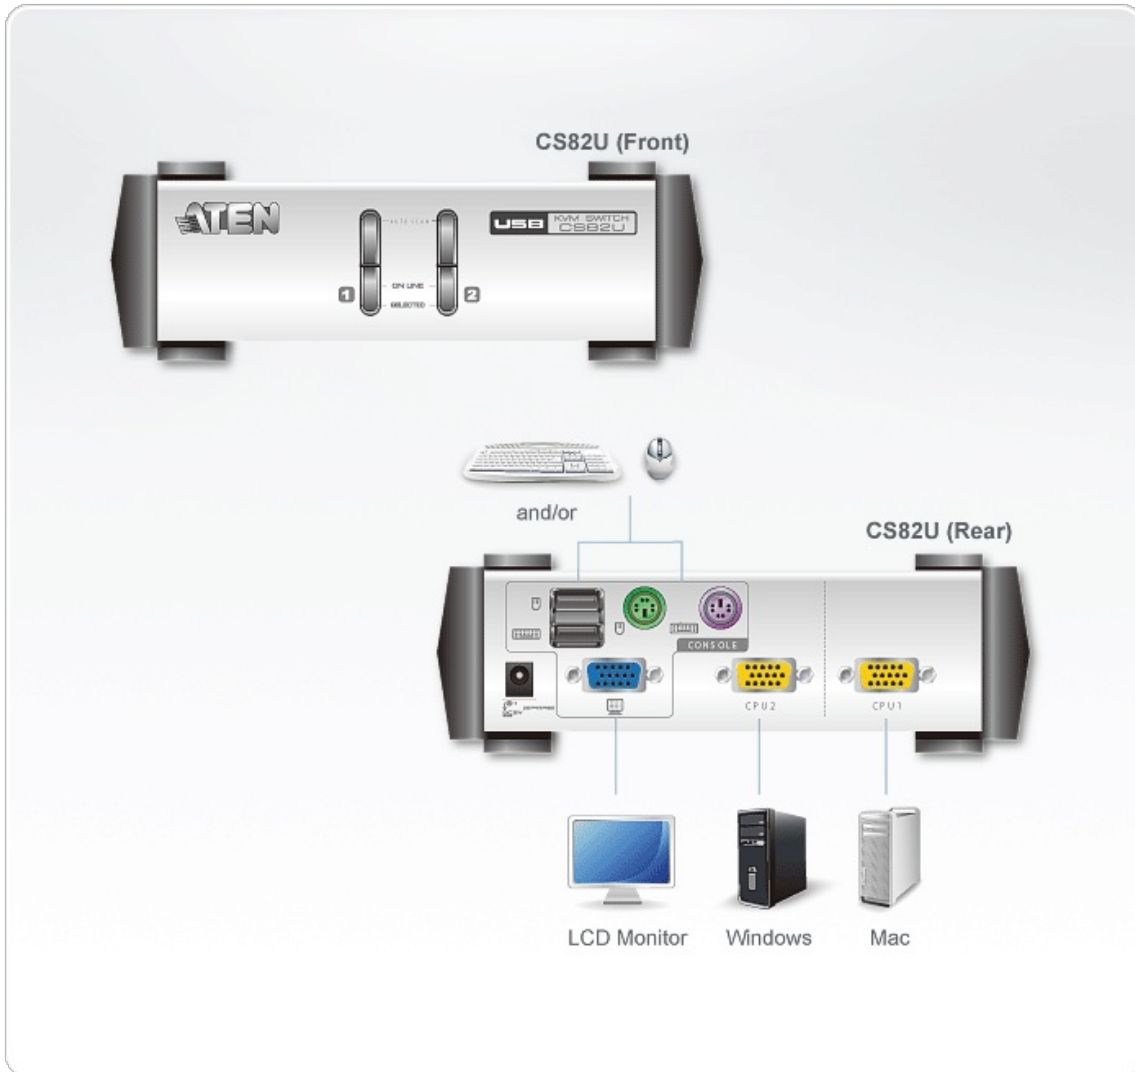

Diagram

ATEN International Co., Ltd.

3F., No.125, Sec. 2, Datong Rd., Sijhih District., New Taipei City 221, Taiwan
Phone: 886-2-8692-6789 Fax: 886-2-8692-6767
www.aten.com E-mail: marketing@aten.com

© Copyright 2015 ATEN® International Co., Ltd.
ATEN and the ATEN logo are trademarks of ATEN International Co., Ltd.
All rights reserved. All other trademarks are the property of their
respective owners.