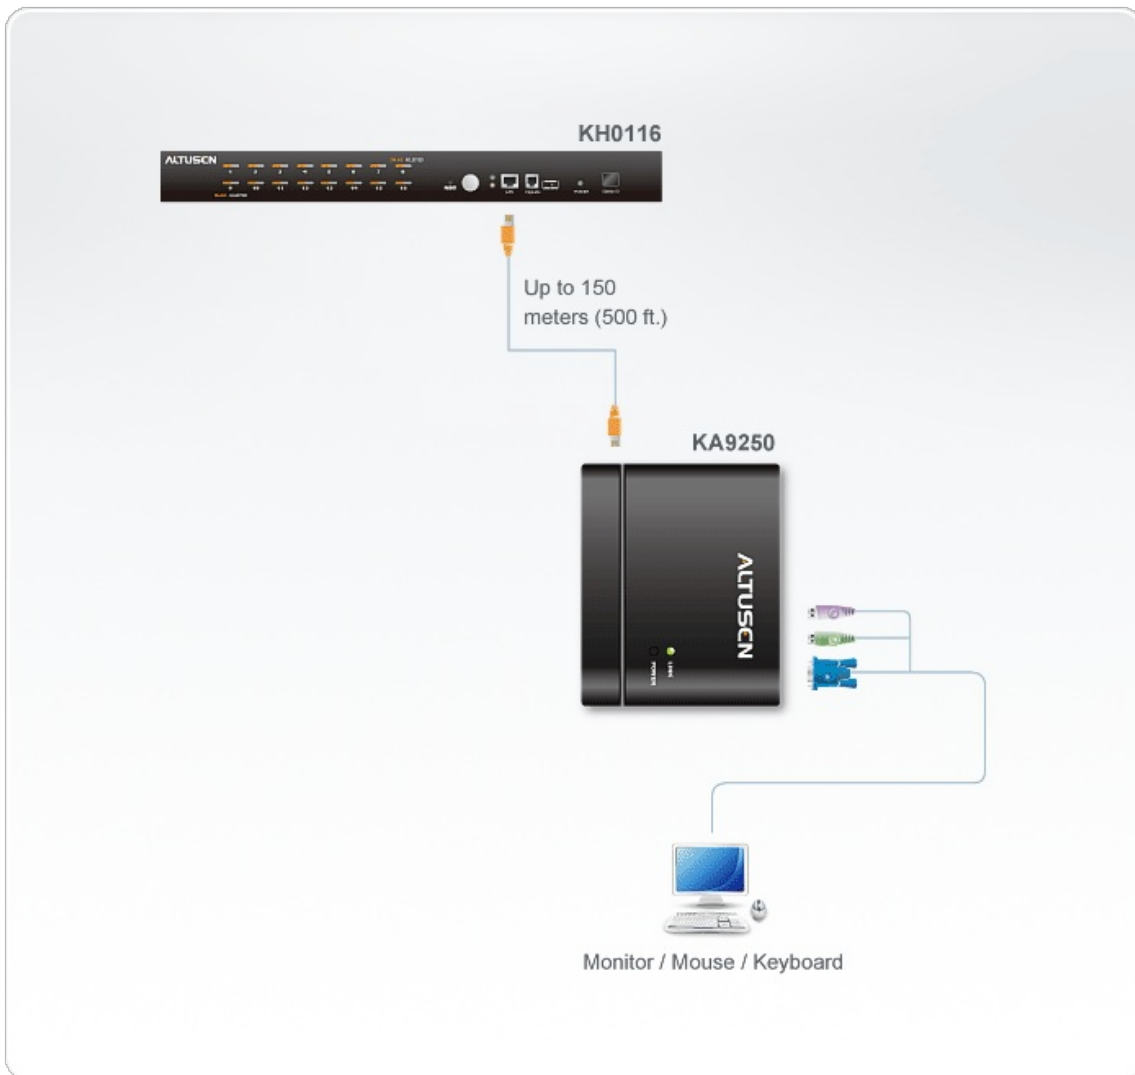

Diagram

ATEN International Co., Ltd.

3F., No.125, Sec. 2, Datong Rd., Sijhih District., New Taipei City 221, Taiwan
Phone: 886-2-8692-6789 Fax: 886-2-8692-6767
www.aten.com E-mail: marketing@aten.com

© Copyright 2015 ATEN® International Co., Ltd.
ATEN and the ATEN logo are trademarks of ATEN International Co., Ltd.
All rights reserved. All other trademarks are the property of their respective owners.