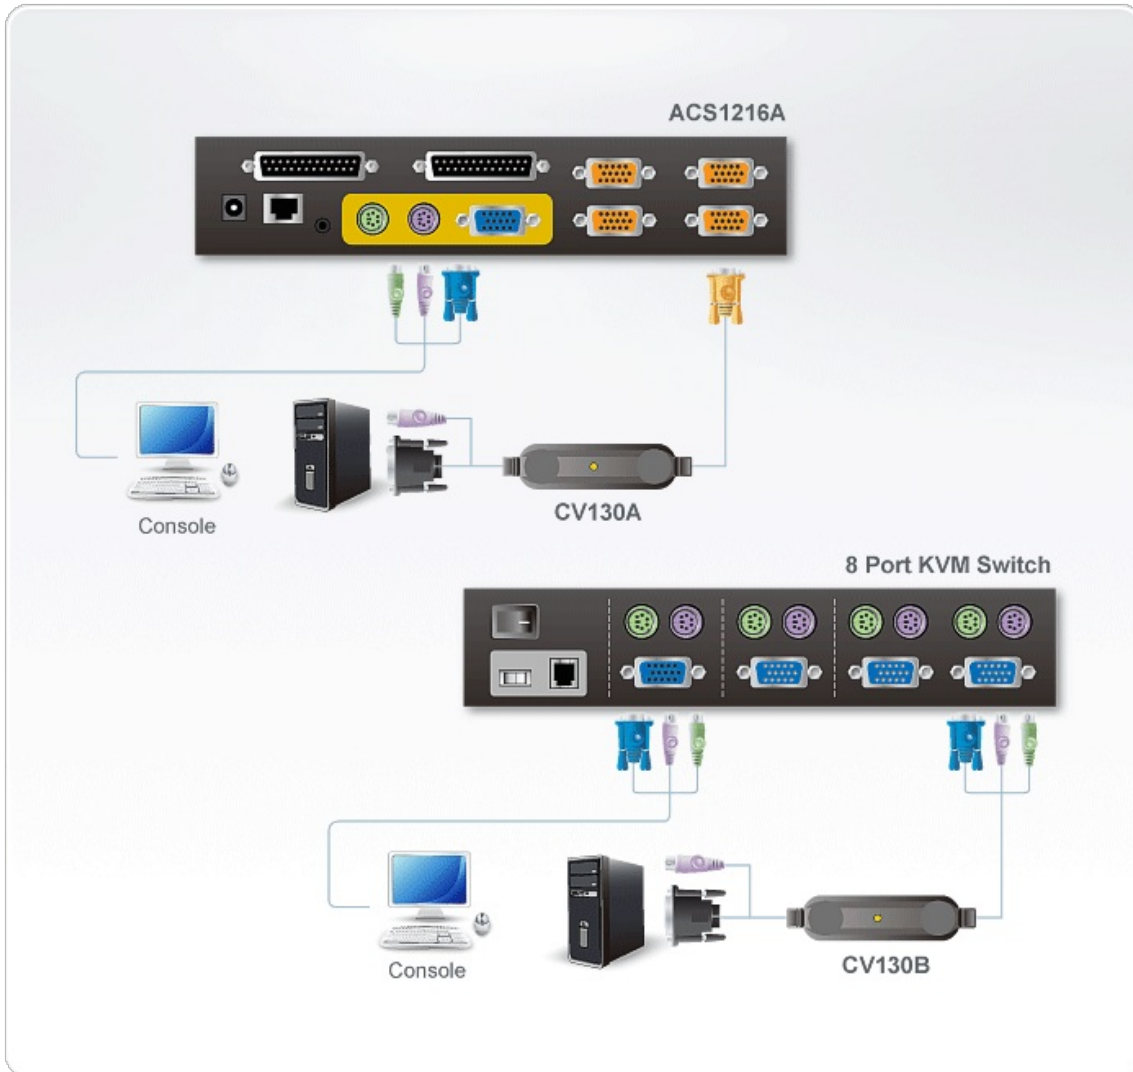

Diagram

ATEN International Co., Ltd.

3F., No.125, Sec. 2, Datong Rd., Sijhih District., New Taipei City 221, Taiwan
Phone: 886-2-8692-6789 Fax: 886-2-8692-6767
www.aten.com E-mail: marketing@aten.com

© Copyright 2015 ATEN® International Co., Ltd.
ATEN and the ATEN logo are trademarks of ATEN International Co., Ltd.
All rights reserved. All other trademarks are the property of their respective owners.