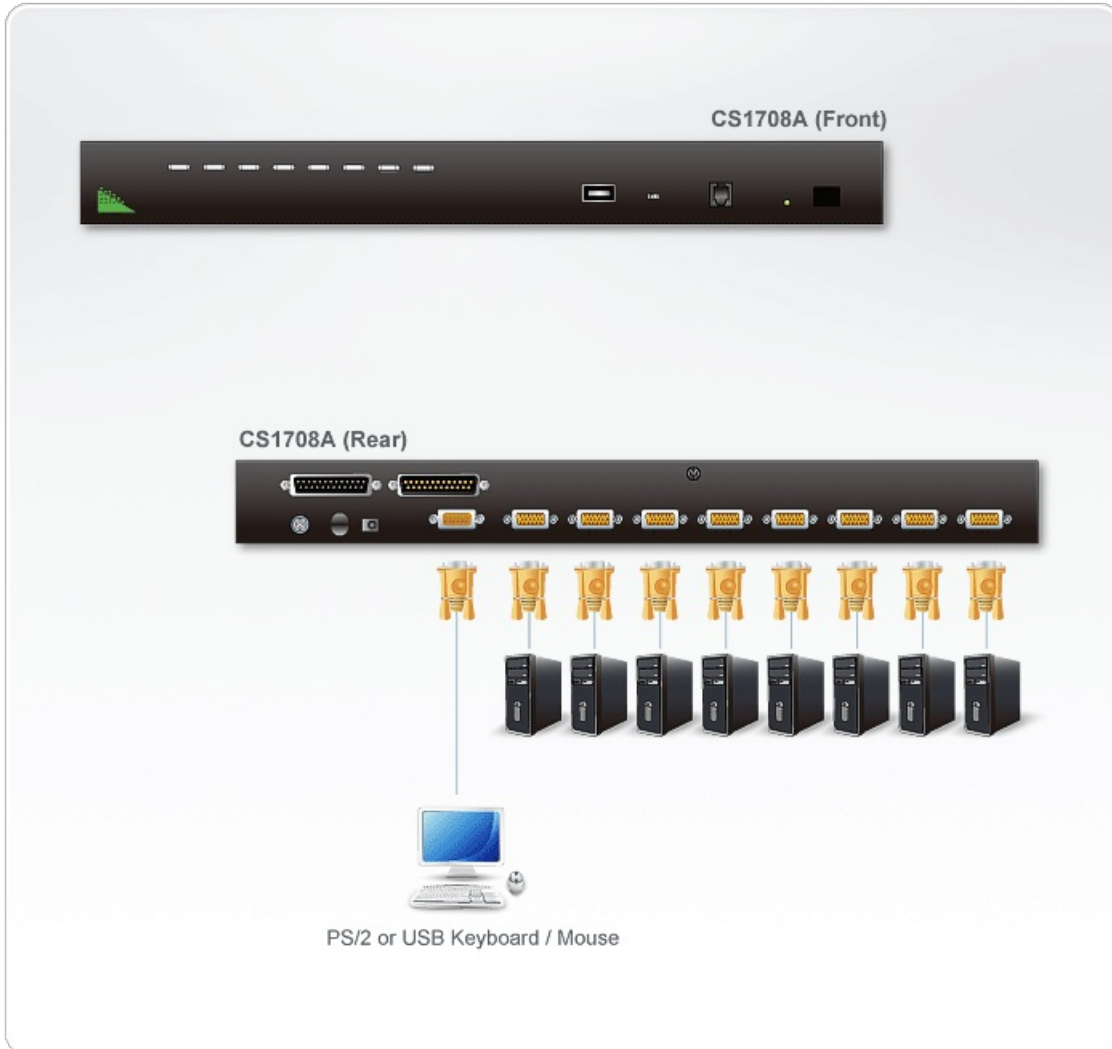

Note	For some of rack mount products, please note that the standard physical dimensions of WxDxH are expressed using a LxWxH format.

Diagram

ATEN International Co., Ltd.

3F, No.125, Sec. 2, Datong Rd., Sijhih District., New Taipei City 221, Taiwan
Phone: 886-2-8692-6789 Fax: 886-2-8692-6767
www.aten.com E-mail: marketing@aten.com

© Copyright 2015 ATEN® International Co., Ltd.
ATEN and the ATEN logo are trademarks of ATEN International Co., Ltd.
All rights reserved. All other trademarks are the property of their respective owners.