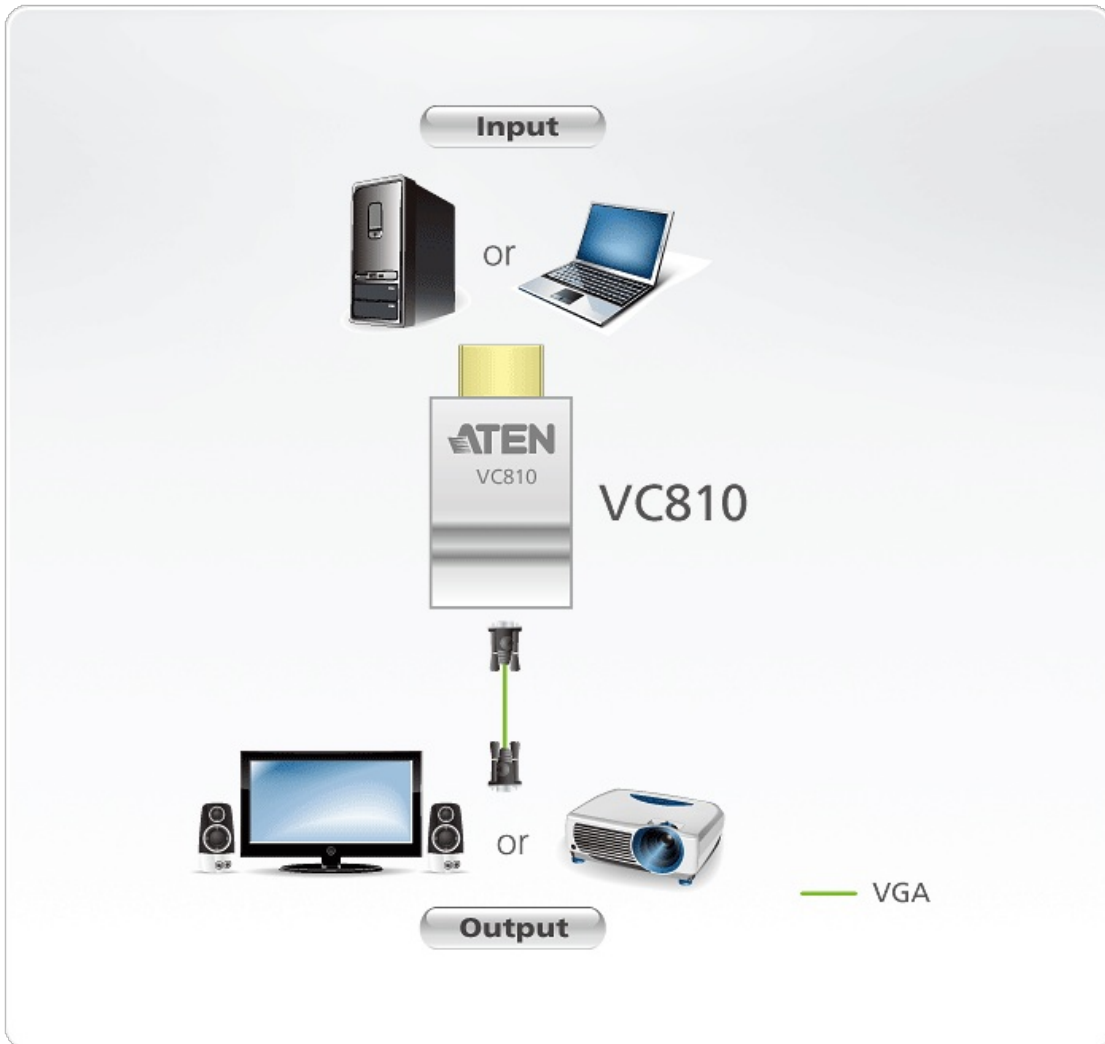

Diagram

ATEN International Co., Ltd.

3F., No.125, Sec. 2, Datong Rd., Sijhih District., New Taipei City 221, Taiwan
Phone: 886-2-8692-6789 Fax: 886-2-8692-6767
www.aten.com E-mail: marketing@aten.com

© Copyright 2015 ATEN® International Co., Ltd.
ATEN and the ATEN logo are trademarks of ATEN International Co., Ltd.
All rights reserved. All other trademarks are the property of their respective owners.