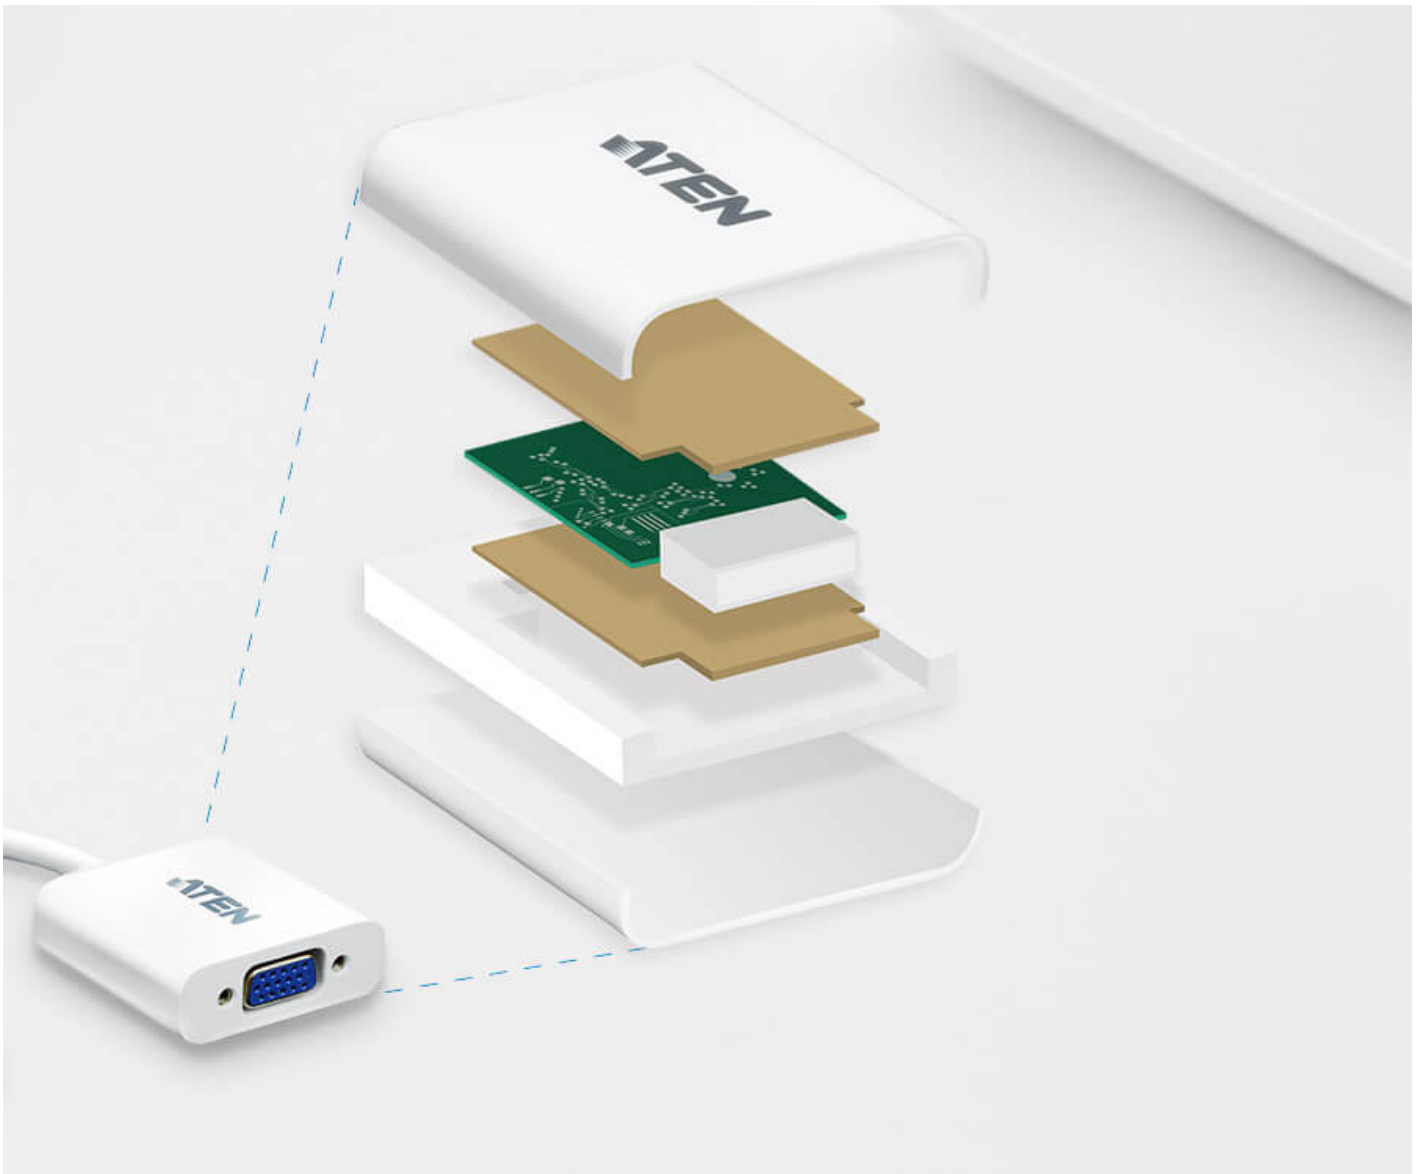

## VC925

DisplayPort to VGA Adapter

# DisplayPort to VGA Adapter

DisplayPort Input  
DisplayPort 1.2a compliant

VGA Output

**Plug-n-Play**

No installation software or drivers required. The VC925 is the perfect solution for connecting DisplayPort inputs to VGA output displays.

**Superior Video Resolution**

Supports VGA, SVGA, XGA, SXGA, UXGA, and resolutions up to 1920 x 1200 and 1080p, making it highly compatible across devices.

FULL HD  
1080

## Features

The VC925 is a DisplayPort to VGA adapter, allowing you to connect your device's DisplayPort output to the VGA input of a TV or other display.

The VC925 provide a cost-effective yet high performance signal conversion solution. This adapter is therefore perfect for computers and notebooks, supporting display resolutions of up to WUXGA (1920x1200@60Hz).