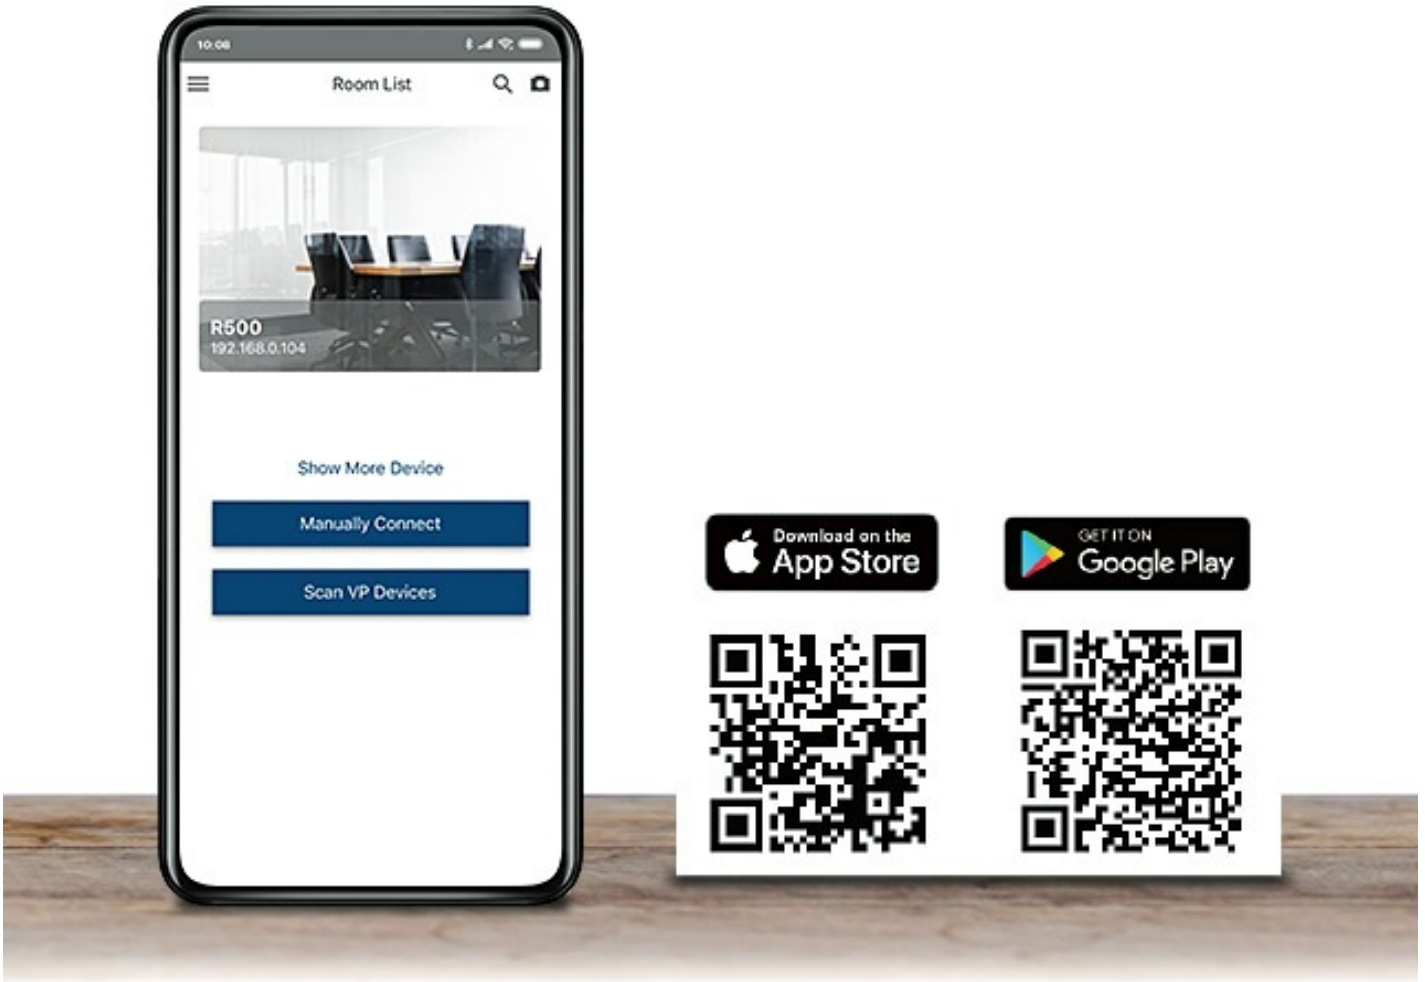

Auto Layout

Enlarge Content

Real-time Whiteboard Annotation

The Whiteboard facilitates discussions by enabling multiple participants to take notes and make annotations on any file in real-time. It provides an intuitive experience by featuring text input, pencil, and image uploads, as well as drag-and-drop and enlarge functions. Whiteboard contents can be saved and shared for efficient post-meeting follow-up.

Contact Us

Get a quote for this product or get in touch with our sales experts

Get Quote

[Contact Sales](#)

Instant Chat Room Sharing

The Chat Room enhances interaction and information sharing between participants. Participants can instantly chat with each other or send files to all participants at once to ensure that everyone is on the same page and has access to relevant information for the meeting.

Mobile App for Engaging Collaboration

Join meetings via the [ATEN Video Presentation Control App](#) that allows you to share content and collaborate directly from your smartphone. This free app features sharing, Whiteboard, and Chat Room, as well as control capabilities to help you deliver smooth, engaging, and productive meetings.

Data Protection with Secure Connections

VP2120 connects to your existing network infrastructure which ensures the layer of corporate IT security protection needed, especially when it comes to sharing wirelessly. Log-ins can be controlled by randomly generated room codes to ensure that only related people have access to the meeting and the data shared during it.