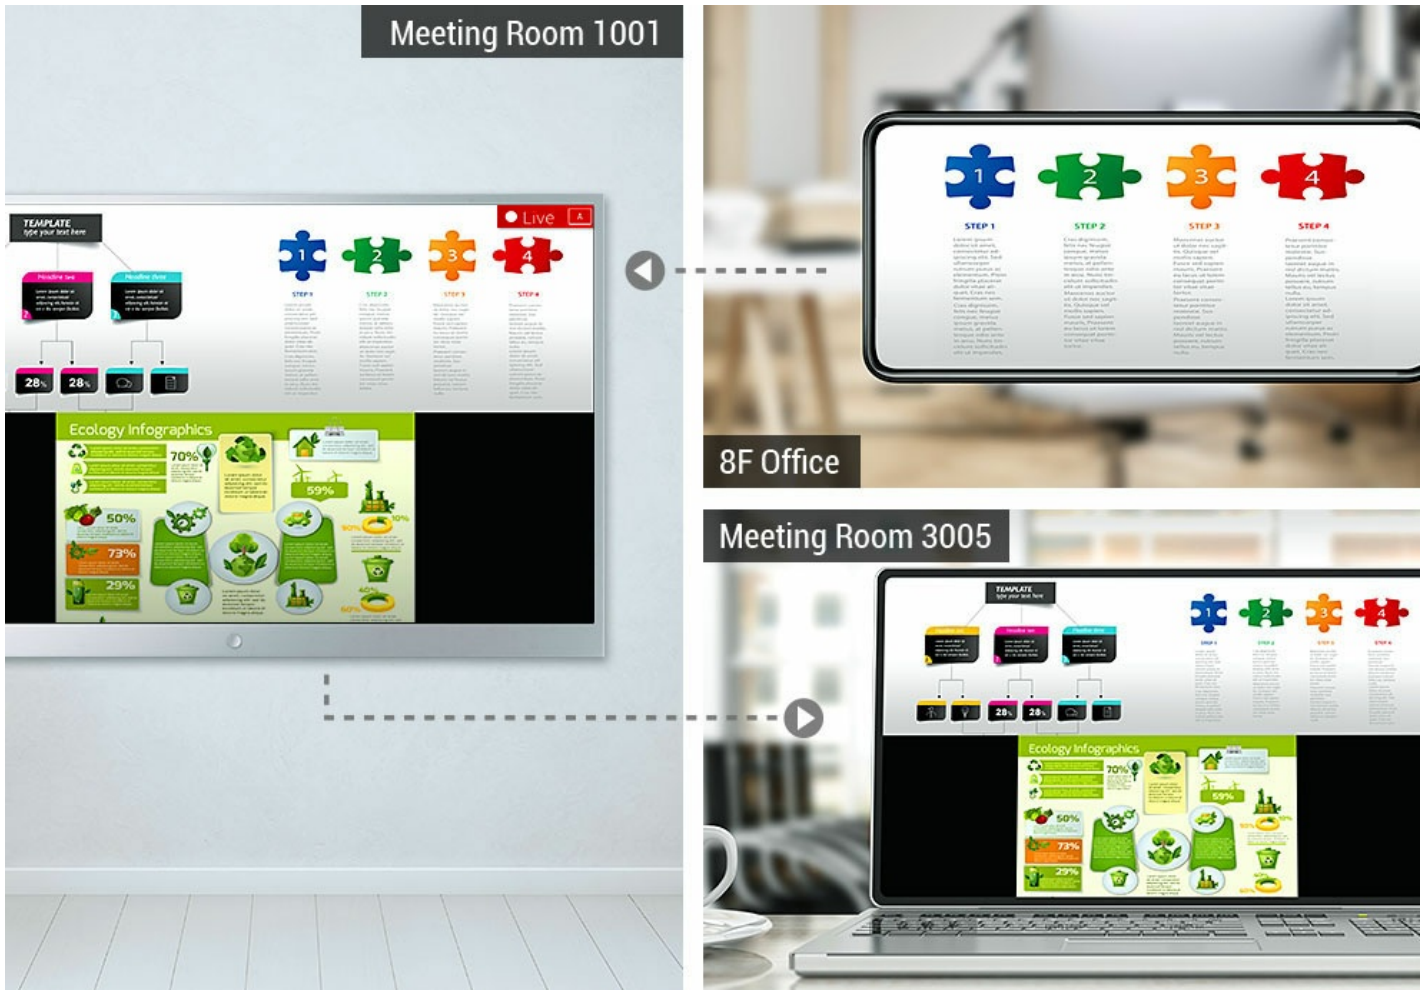

VP2120

Seamless Presentation Switch with Quad View Multistreaming

Empowering Efficient BYOD Collaboration On-Demand

VP2120

Seamless Presentation Switch with Quad View Multistreaming

The ATEN VP2120 Seamless Presentation Switch integrates video matrix switch, AV streaming, audio mixing, and collaborative functions into one compact device.

With one HDMI input, dual HDMI outputs, plus four bi-directional streaming channels, VP2120 empowers BYOD collaboration for more efficient and productive meetings in huddle spaces and huddle rooms, as well as small- to medium-size meeting rooms.

Simultaneous Bi-directional Multistreaming

Expedite collaboration with bi-directional content streaming among 4 participants simultaneously. Click the "Start Sharing" button to stream-in presentation content from your laptop or mobile device, or "Go Live" to stream-out presentation content in real-time to participants located in different rooms or separate floors.

Auto Layout

Enlarge Content

Real-time Whiteboard Annotation

The Whiteboard facilitates discussions by enabling multiple participants to take notes and make annotations on any file in real-time. It provides an intuitive experience by featuring text input, pencil, and image uploads, as well as drag-and-drop and enlarge functions. Whiteboard contents can be saved and shared for efficient post-meeting follow-up.