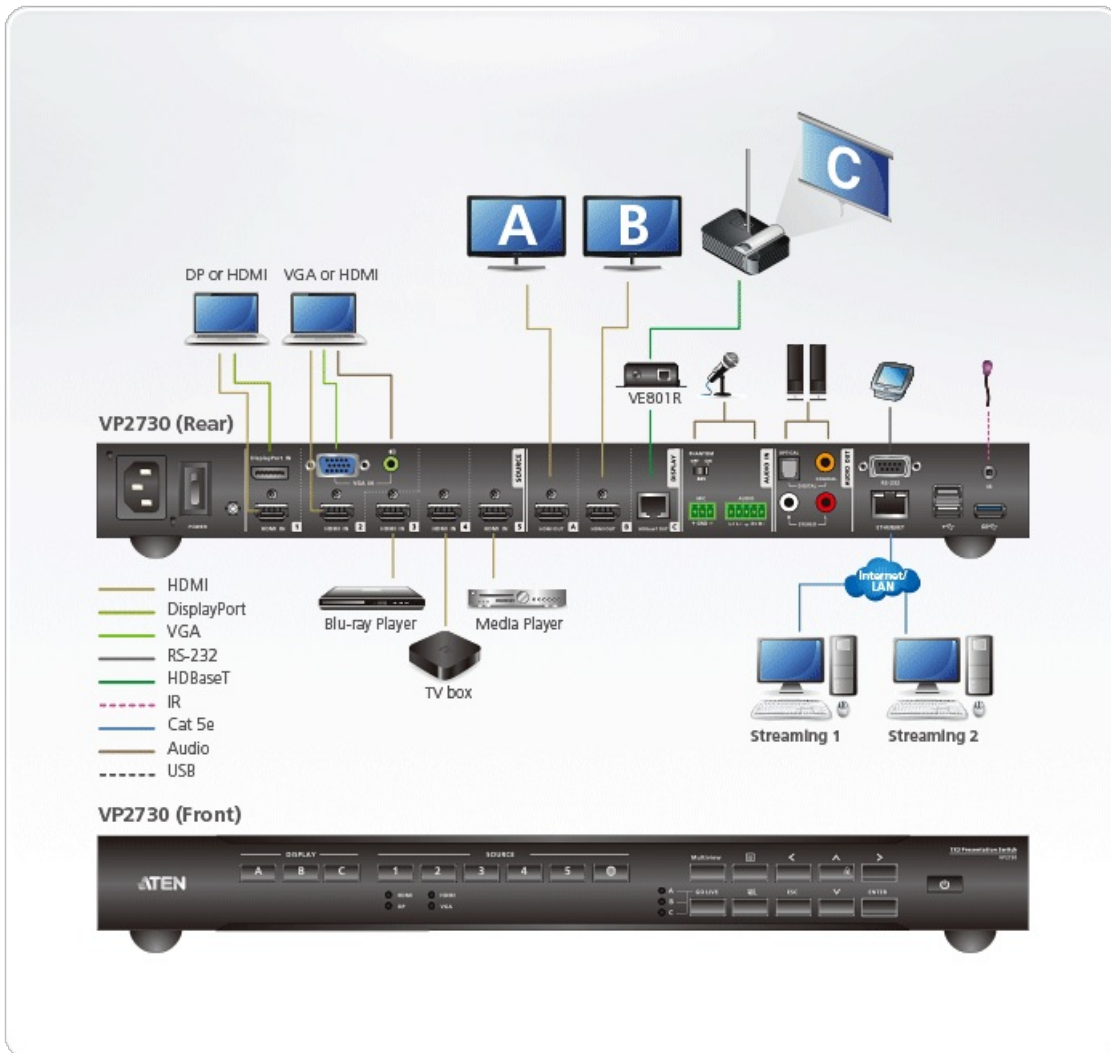

Diagram

ATEN International Co., Ltd.

3F., No.125, Sec. 2, Datong Rd., Sijhih District., New Taipei City 221, Taiwan
Phone: 886-2-8692-6789   Fax: 886-2-8692-6767
www.aten.com   E-mail: marketing@aten.com

© Copyright 2015 ATEN® International Co., Ltd.
ATEN and the ATEN logo are trademarks of ATEN International Co., Ltd.
All rights reserved. All other trademarks are the property of their
respective owners.