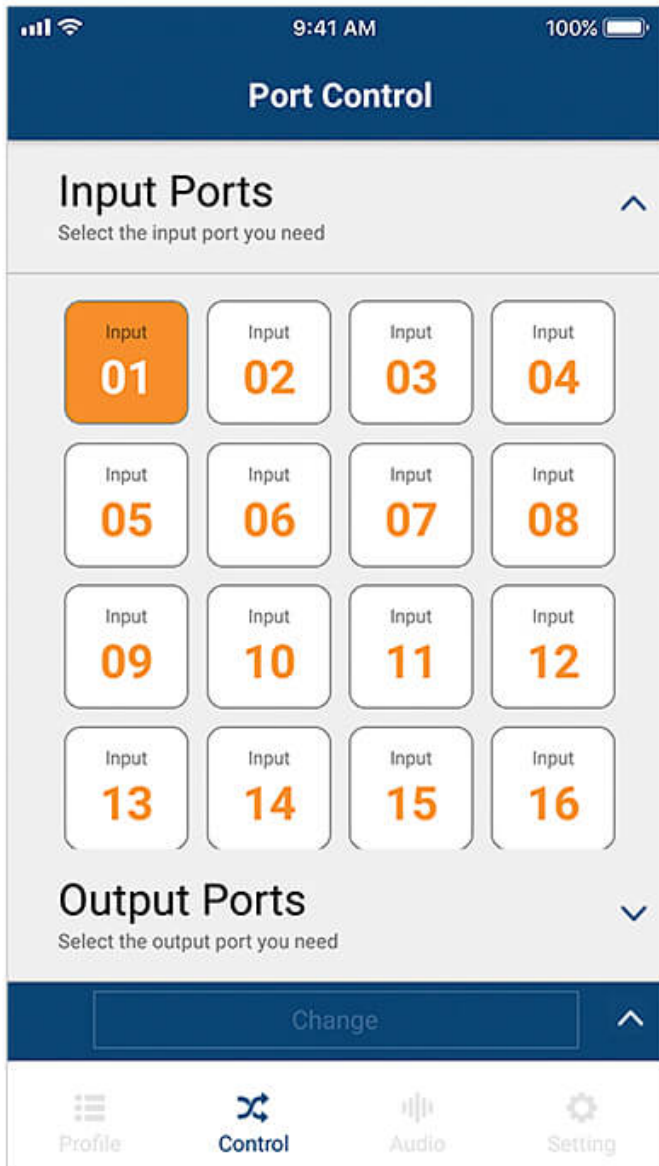

ATEN Video Matrix Control App

ATEN Video Matrix Control App – Mobile App

Simple Setup and Login

Auto scan the network for ATEN Video Matrix devices and connect by entering the corresponding IP Address, User Name, and Password.

Easy Profile Management

Scroll among multiple Profiles to select and apply for current application needs. In addition, you can edit a Profile's Layout contents by easily changing the input sources via GUI.

Contact Us

Get a quote for this product or get in touch with our sales experts

Get Quote

[Contact Sales](#)

Instant Switching

Switch video sources instantly via your mobile device by simply selecting the input port and output port.

Flexible Audio Control

Route, embed/de-embed, or turn on/off any audio input with ease.

Talk to Our Experts

If you prefer to have ATEN contact you, please complete the form and a representative will be in touch with you shortly