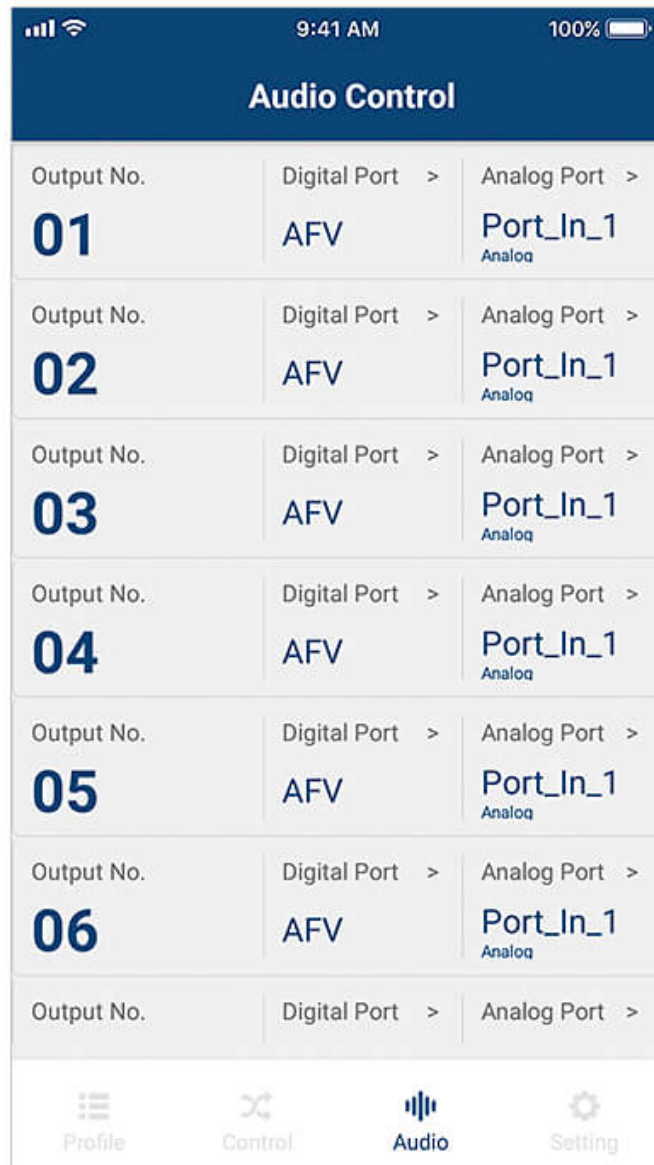

ATEN Video Matrix Control App

ATEN Video Matrix Control App – Mobile App

Simple Setup and Login

Auto scan the network for ATEN Video Matrix devices and connect by entering the corresponding IP Address, User Name, and Password.

Easy Profile Management

Scroll among multiple Profiles to select and apply for current application needs. In addition, you can edit a Profile's Layout contents by easily changing the input sources via GUI.

Contact Us

Get a quote for this product or get in touch with our sales experts

Get Quote

[Contact Sales](#)

Instant Switching

Switch video sources instantly via your mobile device by simply selecting the input port and output port.

Flexible Audio Control

Route, embed/de-embed, or turn on/off any audio input with ease.

Talk to Our Experts

If you prefer to have ATEN contact you, please complete the form and a representative will be in touch with you shortly