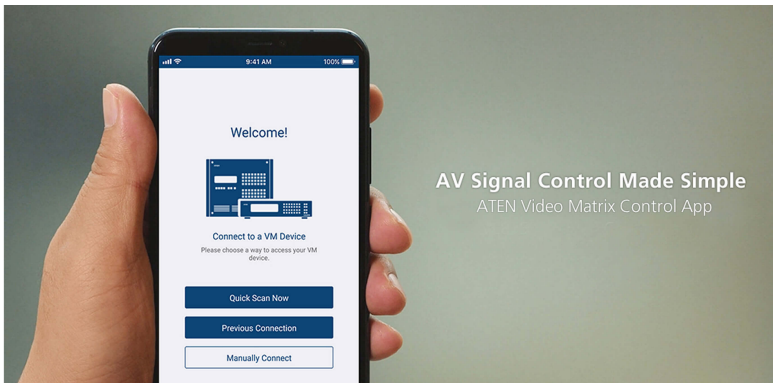

ATEN Video Matrix Control App

ATEN Video Matrix Control App – Mobile App

Simple Setup and Login

Auto scan the network for ATEN Video Matrix devices and connect by entering the corresponding IP Address, User Name, and Password.

Easy Profile Management

Scroll among multiple Profiles to select and apply for current application needs. In addition, you can edit a Profile's Layout contents by easily changing the input sources via GUI.

Contact Us

Get a quote for this product or get in touch with our sales experts

Get Quote

[Contact Sales](#)

Instant Switching

Switch video sources instantly via your mobile device by simply selecting the input port and output port.