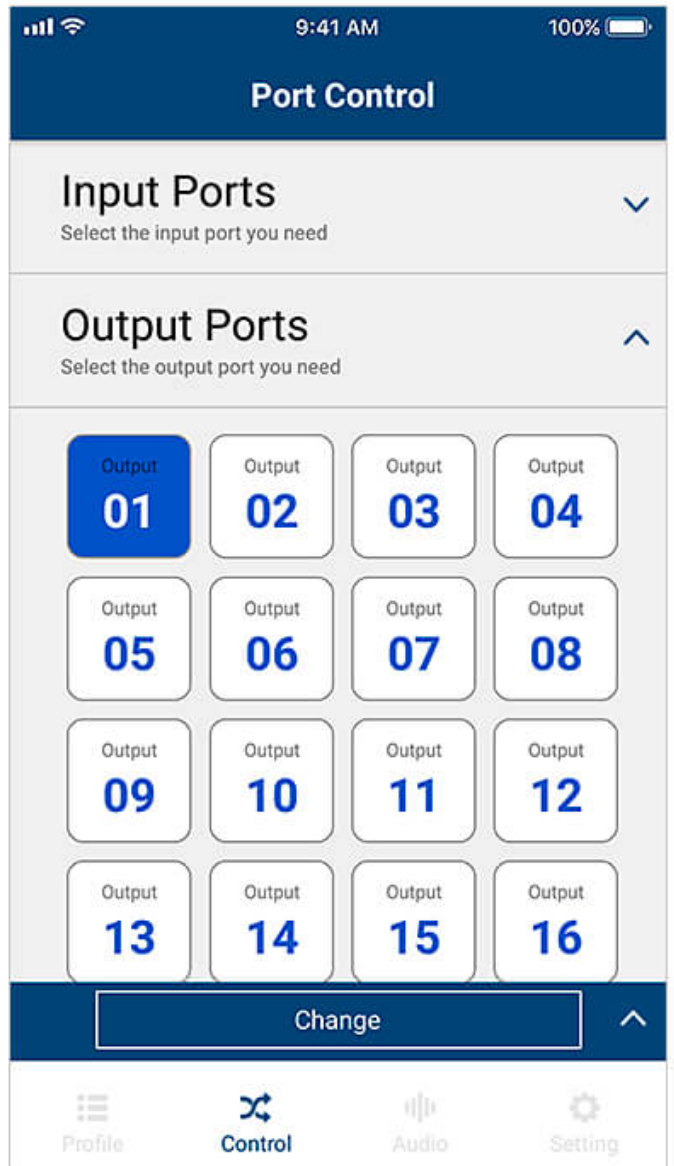

ATEN Video Matrix Control App

ATEN Video Matrix Control App – Mobile App

Simple Setup and Login

Auto scan the network for ATEN Video Matrix devices and connect by entering the corresponding IP Address, User Name, and Password.

Easy Profile Management

Scroll among multiple Profiles to select and apply for current application needs. In addition, you can edit a Profile's Layout contents by easily changing the input sources via GUI.

Contact Us

Get a quote for this product or get in touch with our sales experts

Get Quote

[Contact Sales](#)

Instant Switching

Switch video sources instantly via your mobile device by simply selecting the input port and output port.

Flexible Audio Control

Route, embed/de-embed, or turn on/off any audio input with ease.

Talk to Our Experts

If you prefer to have ATEN contact you, please complete the form and a representative will be in touch with you shortly