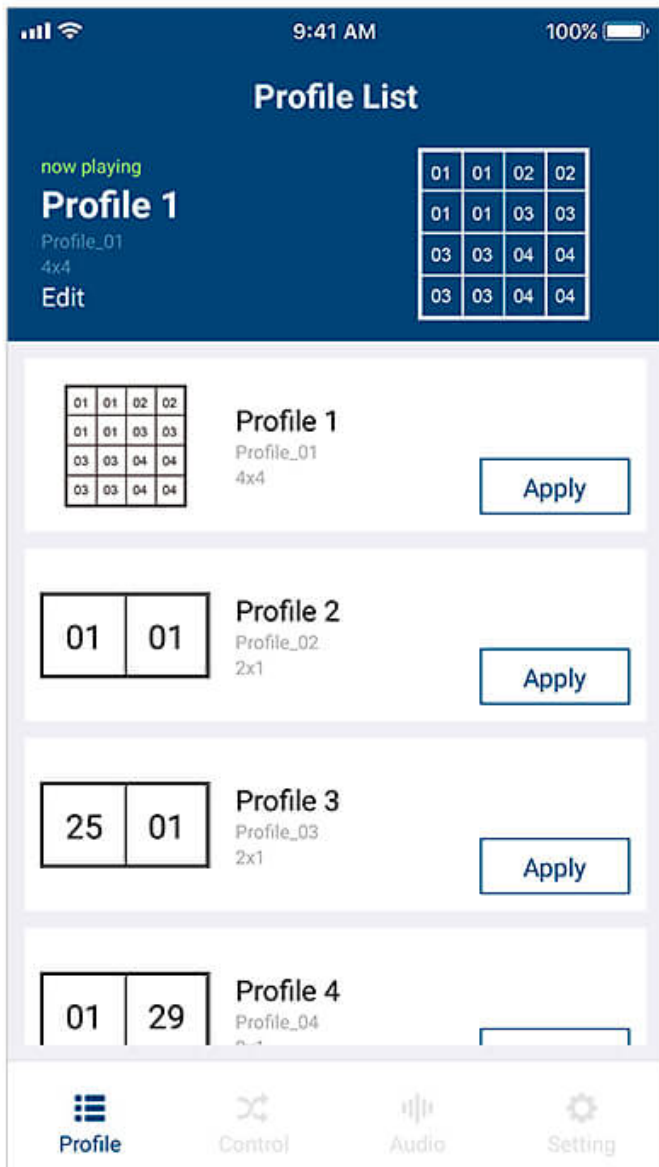

ATEN Video Matrix Control App

ATEN Video Matrix Control App – Mobile App

Simple Setup and Login

Auto scan the network for ATEN Video Matrix devices and connect by entering the corresponding IP Address, User Name, and Password.

Easy Profile Management

Scroll among multiple Profiles to select and apply for current application needs. In addition, you can edit a Profile's Layout contents by easily changing the input sources via GUI.

Contact Us

Get a quote for this product or get in touch with our sales experts

Get Quote

[Contact Sales](#)

Instant Switching

Switch video sources instantly via your mobile device by simply selecting the input port and output port.