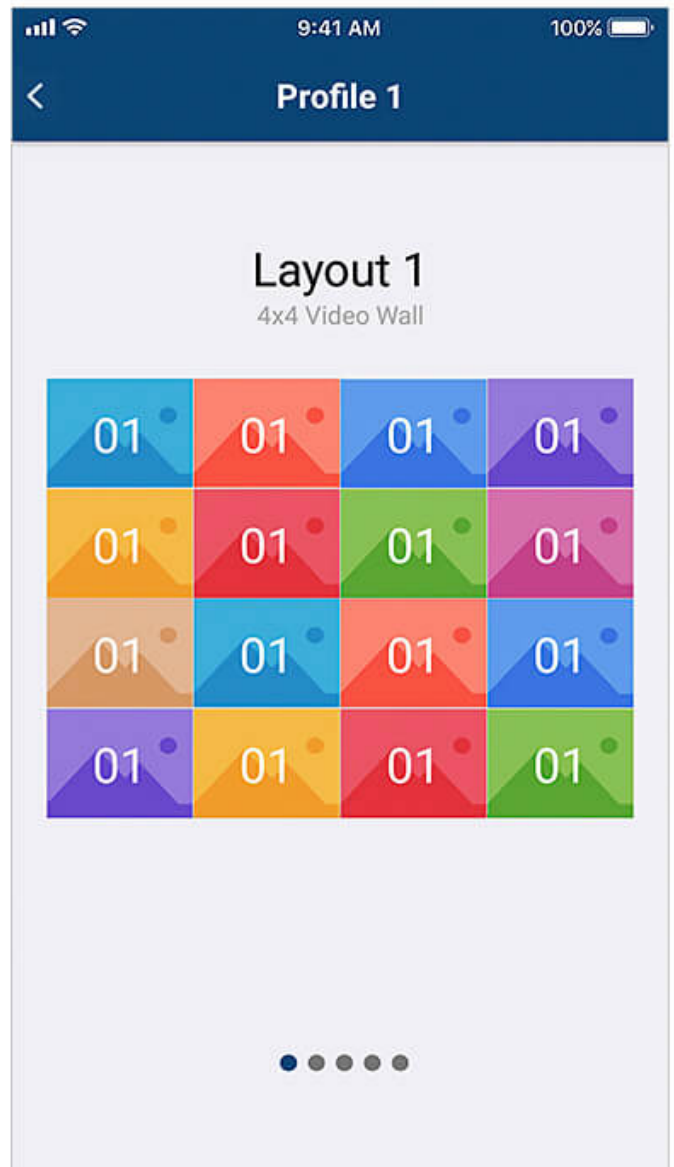

ATEN Video Matrix Control App

ATEN Video Matrix Control App – Mobile App

Simple Setup and Login

Auto scan the network for ATEN Video Matrix devices and connect by entering the corresponding IP Address, User Name, and Password.

Easy Profile Management

Scroll among multiple Profiles to select and apply for current application needs. In addition, you can edit a Profile's Layout contents by easily changing the input sources via GUI.

Contact Us

Get a quote for this product or get in touch with our sales experts

Get Quote

[Contact Sales](#)

Instant Switching

Switch video sources instantly via your mobile device by simply selecting the input port and output port.