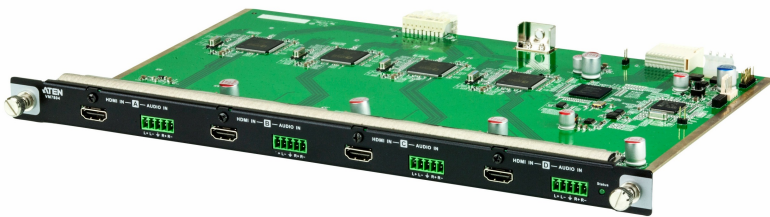

VM7804

4-Port HDMI Input Board

The VM7804 4-Port HDMI Input Board offers an easy way to route any of 4 audio/video sources to any of 4 displays, in combination with an ATEN Modular Matrix Switch.

The VM7804 also supports HDMI audio can be extracted and stereo audio that can be embedded.

Features

- Superior video quality – HDTV resolutions of 480p, 720p, 1080i and 1080p (1920 x 1080)
- HDMI (3D, Deep Color); HDCP 1.4 Compatible
- Consumer Electronics Control (CEC) support
- EDID Expert – selects optimum EDID settings for smooth power-up and the highest quality display
- Built-in EDID wizard – provides an easy way to customized EDID settings
- Hot-swappable design for easy integration of I/O boards
- Audio-enabled, HDMI audio can be extracted and stereo audio can be embedded

Specifications

4-Port HDMI Input Board

Video Input	
Interfaces	4 x HDMI Type A Female (Black)
Impedance	100 Ω
Max. Distance	Up to 5m
Video	
Max. Data Rate	6.75 Gpbs (2.25 Gpbs Per Lane)
Max. Pixel Clock	225 MHz
Compliance	HDMI (3D, Deep Color) HDCP 1.4 Compatible Consumer Electronics Control (CEC)
Max. Resolution	Up to 1920 x 1080
Audio	
Input	4 x Captive Screw Connector, 5 Pole *Audio signal type: stereo, balanced/unbalanced.
Power Consumption	7W:33BTU
Environmental	
Operating Temperature	0 - 40°C
Storage Temperature	-20 - 60°C
Humidity	0 - 80% RH, Non-Condensing
Physical Properties	
Housing	Metal
Weight	0.58 kg (1.28 lb)
Dimensions (L x W x H)	35.20 x 23.80 x 2.33 cm (13.86 x 9.37 x 0.92 in.)
Carton Lot	2 pcs
Note	For some of rack mount products, please note that the standard physical dimensions of WxDxH are expressed using a LxWxH format.