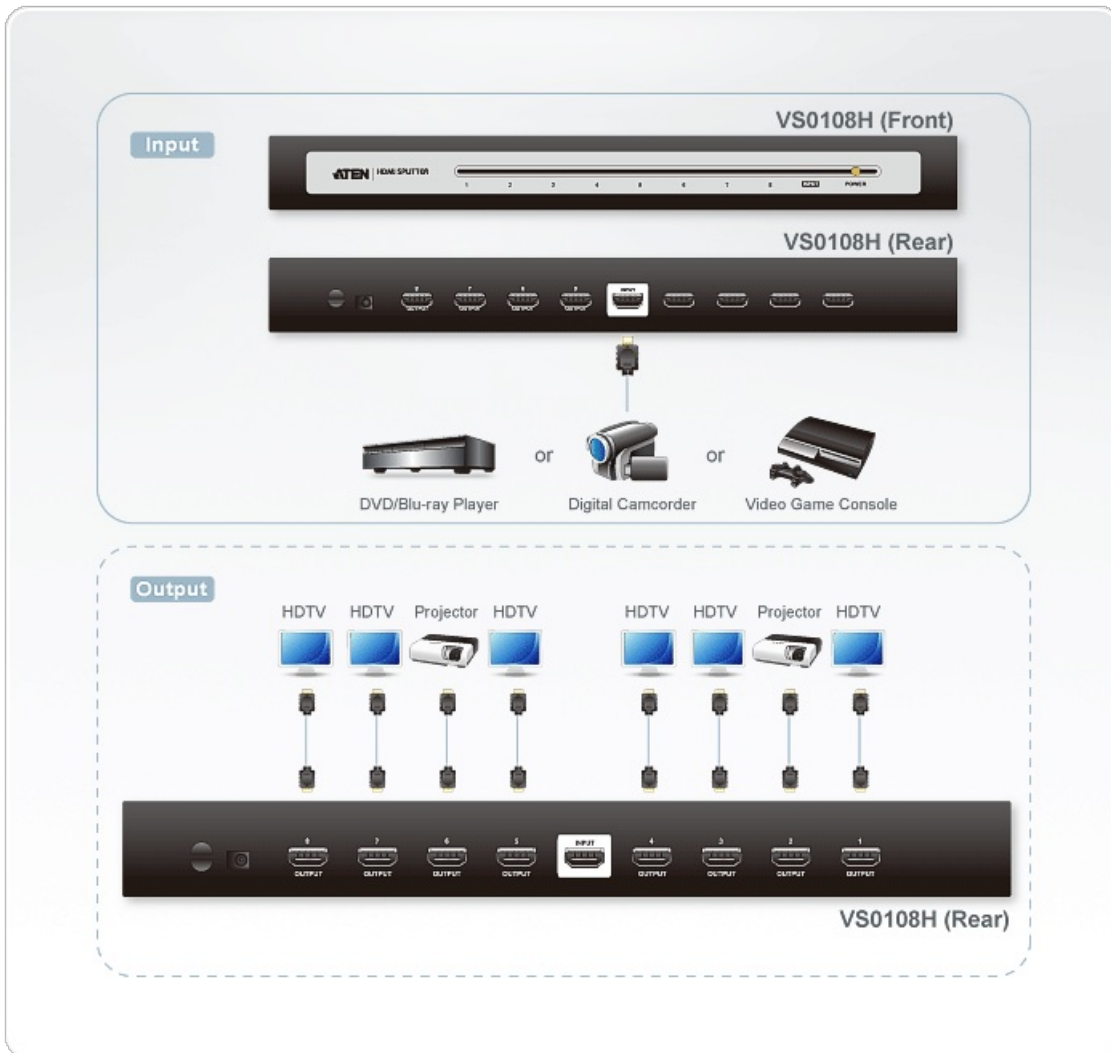

Diagram

ATEN International Co., Ltd.

3F., No.125, Sec. 2, Datong Rd., Sijhih District., New Taipei City 221, Taiwan
Phone: 886-2-8692-6789 Fax: 886-2-8692-6767
www.aten.com E-mail: marketing@aten.com

© Copyright 2015 ATEN® International Co., Ltd.
ATEN and the ATEN logo are trademarks of ATEN International Co., Ltd.
All rights reserved. All other trademarks are the property of their
respective owners.