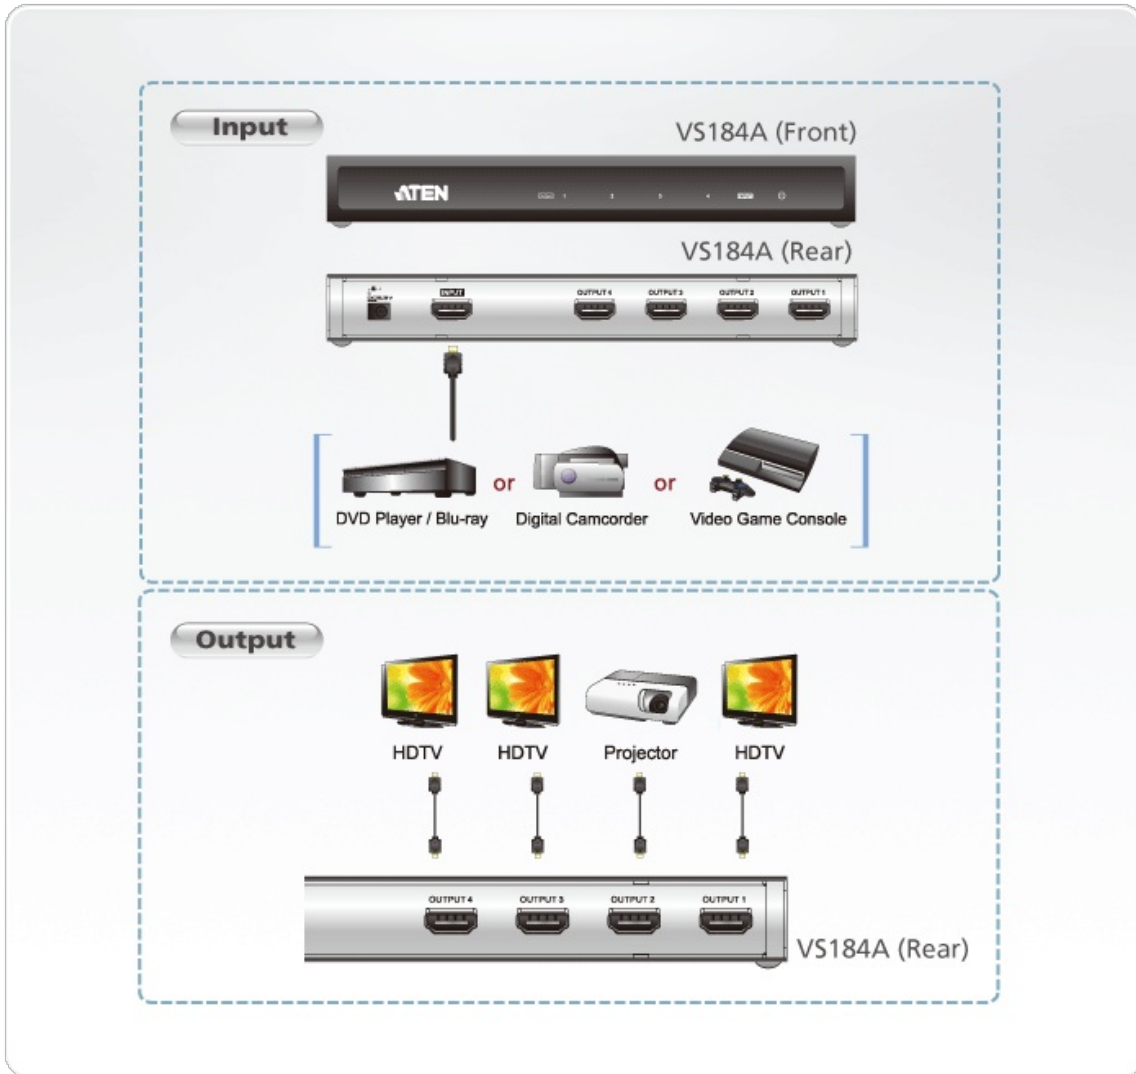

Diagram

ATEN International Co., Ltd.

3F., No.125, Sec. 2, Datong Rd., Sijhih District., New Taipei City 221, Taiwan
Phone: 886-2-8692-6789 Fax: 886-2-8692-6767
www.aten.com E-mail: marketing@aten.com

© Copyright 2015 ATEN® International Co., Ltd.
ATEN and the ATEN logo are trademarks of ATEN International Co., Ltd.
All rights reserved. All other trademarks are the property of their respective owners.