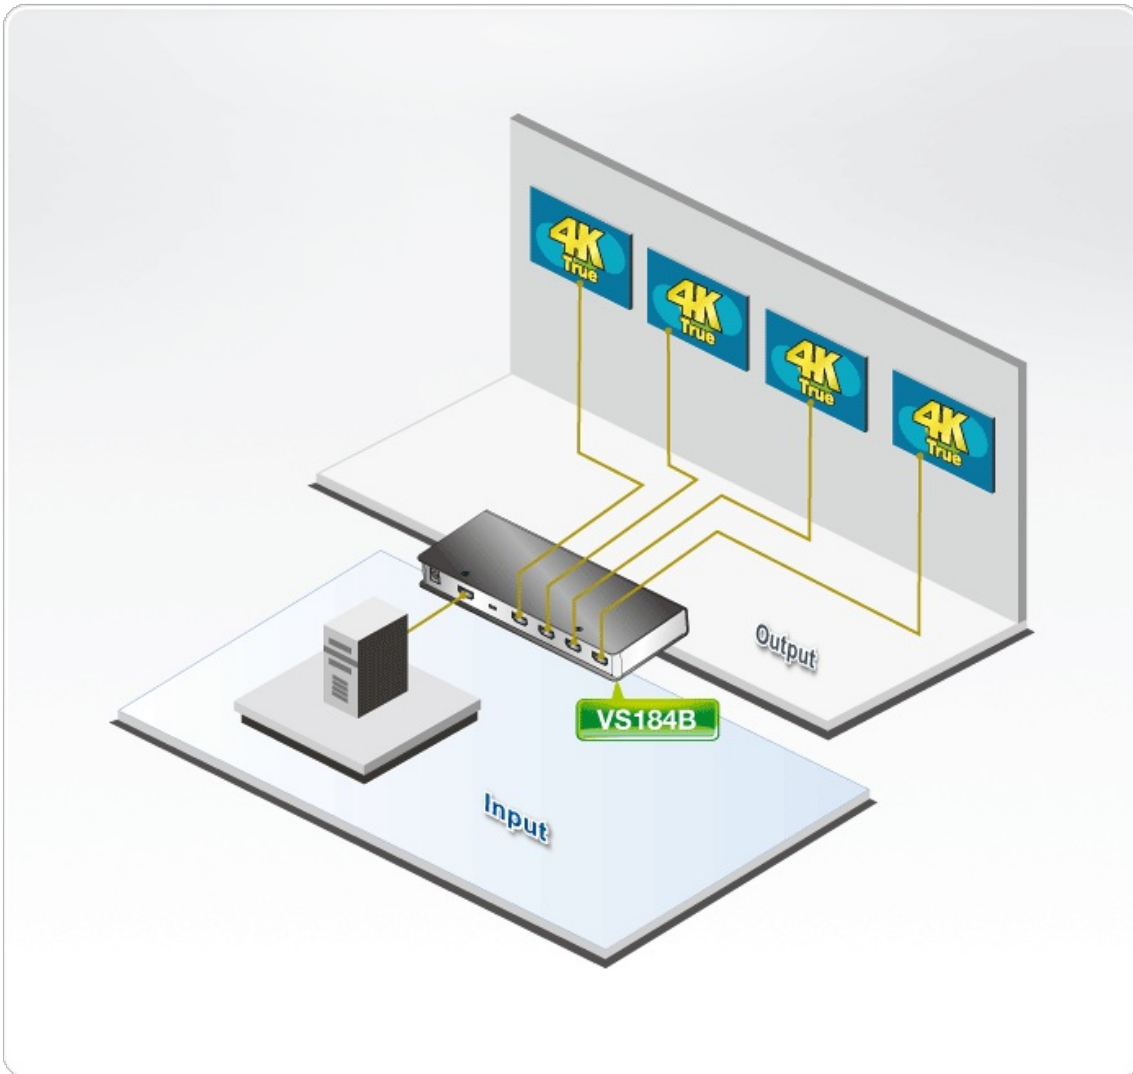

Diagram

ATEN International Co., Ltd.

3F., No.125, Sec. 2, Datong Rd., Sijhih District., New Taipei City 221, Taiwan
Phone: 886-2-8692-6789 Fax: 886-2-8692-6767
www.aten.com E-mail: marketing@aten.com

© Copyright 2015 ATEN® International Co., Ltd.
ATEN and the ATEN logo are trademarks of ATEN International Co., Ltd.
All rights reserved. All other trademarks are the property of their respective owners.