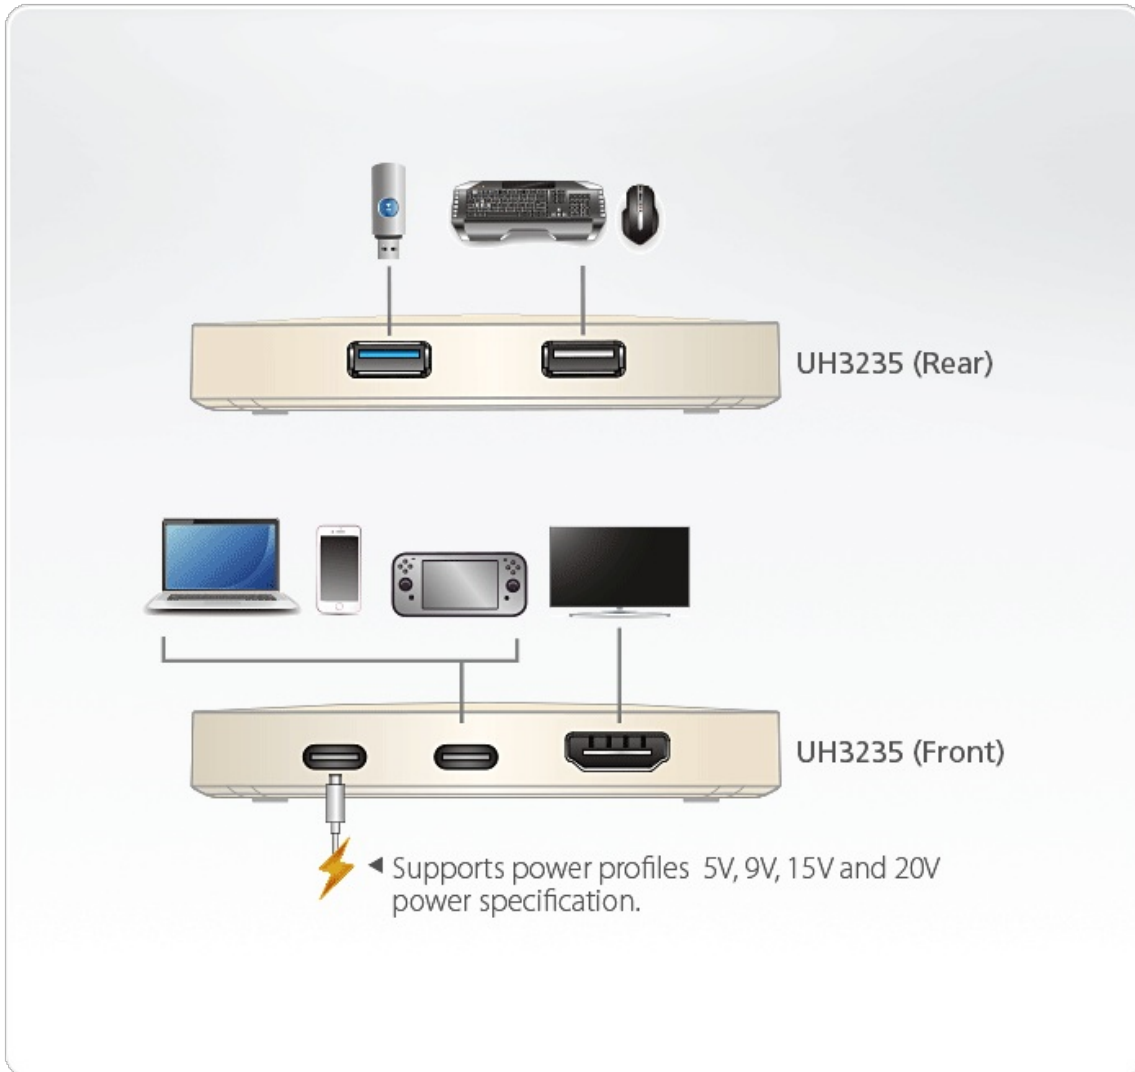

Diagram

ATEN International Co., Ltd.

3F., No.125, Sec. 2, Datong Rd., Sijhih District., New Taipei City 221, Taiwan
Phone: 886-2-8692-6789 Fax: 886-2-8692-6767
www.aten.com E-mail: marketing@aten.com

© Copyright 2015 ATEN® International Co., Ltd.
ATEN and the ATEN logo are trademarks of ATEN International Co., Ltd.
All rights reserved. All other trademarks are the property of their respective owners.