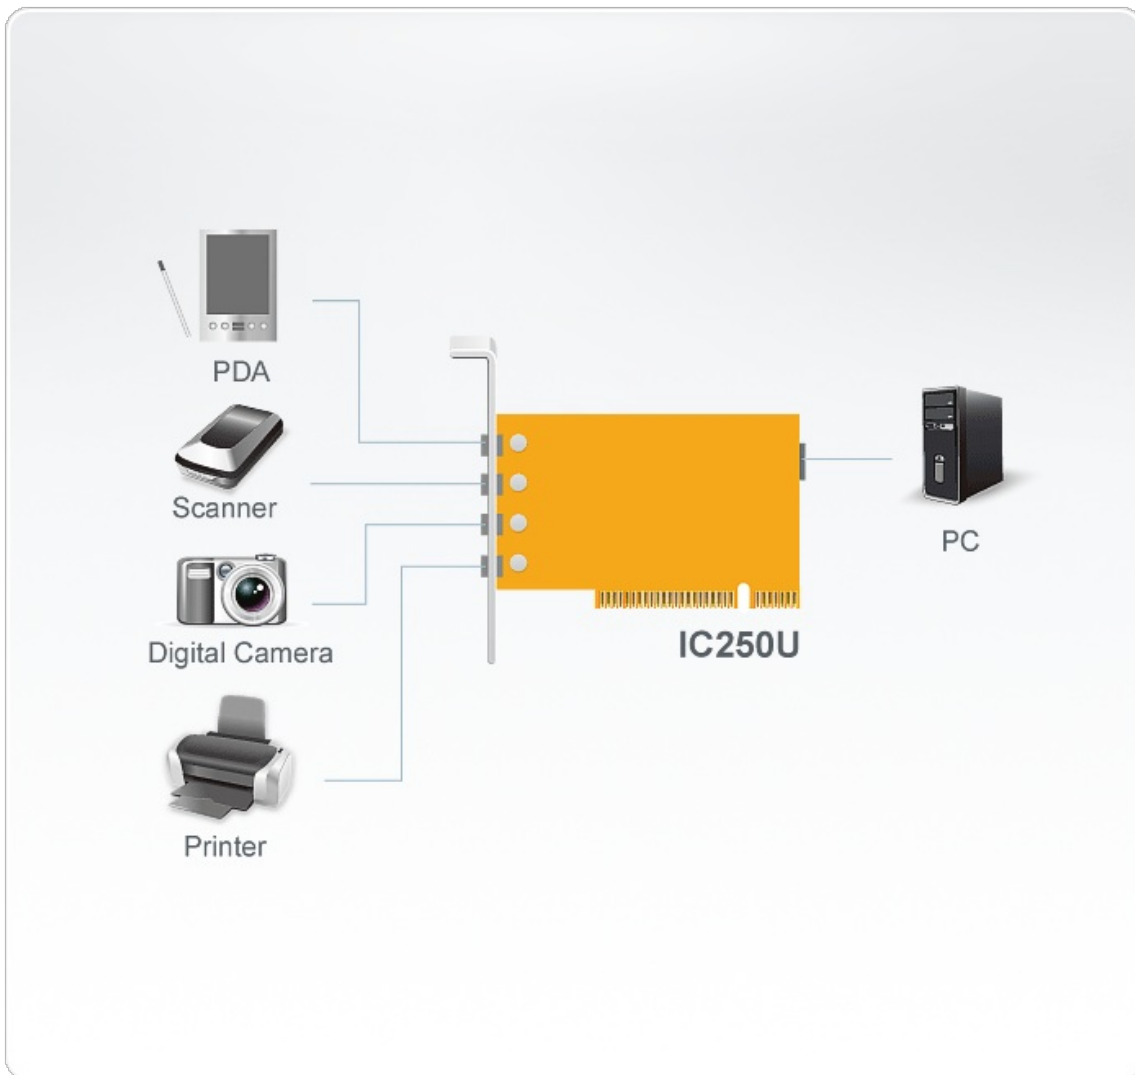

Diagram

ATEN International Co., Ltd.

3F., No.125, Sec. 2, Datong Rd., Sijhih District., New Taipei City 221, Taiwan
Phone: 886-2-8692-6789 Fax: 886-2-8692-6767
www.aten.com E-mail: marketing@aten.com

© Copyright 2015 ATEN® International Co., Ltd.
ATEN and the ATEN logo are trademarks of ATEN International Co., Ltd.
All rights reserved. All other trademarks are the property of their
respective owners.