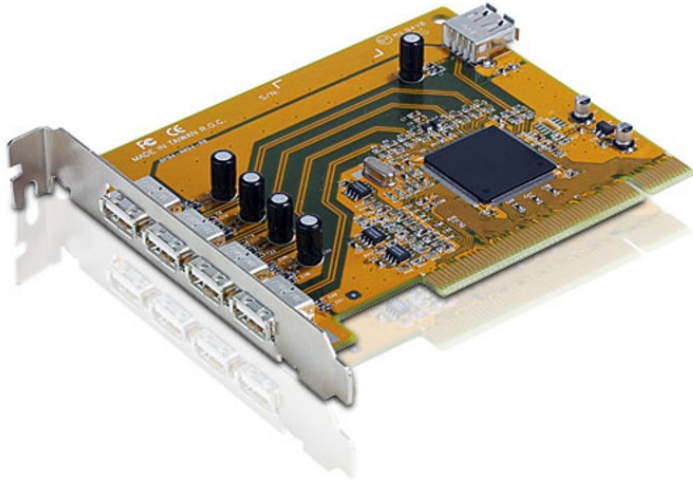

IC250U

5-Port USB 2.0 PCI Card

IC250U is a PCI card with 5 USB ports. It supports hot plug and PnP.

Features

- 5 port USB 2.0 PCI Card.
- Fully compliant with the USB 2.0 specification.
- Supports transfer speeds of up to 480 Mbps.
- Compatible with PC systems.
- Hot swappable.
- OS Support: Windows 2000, Windows XP, [Windows Vista](#)