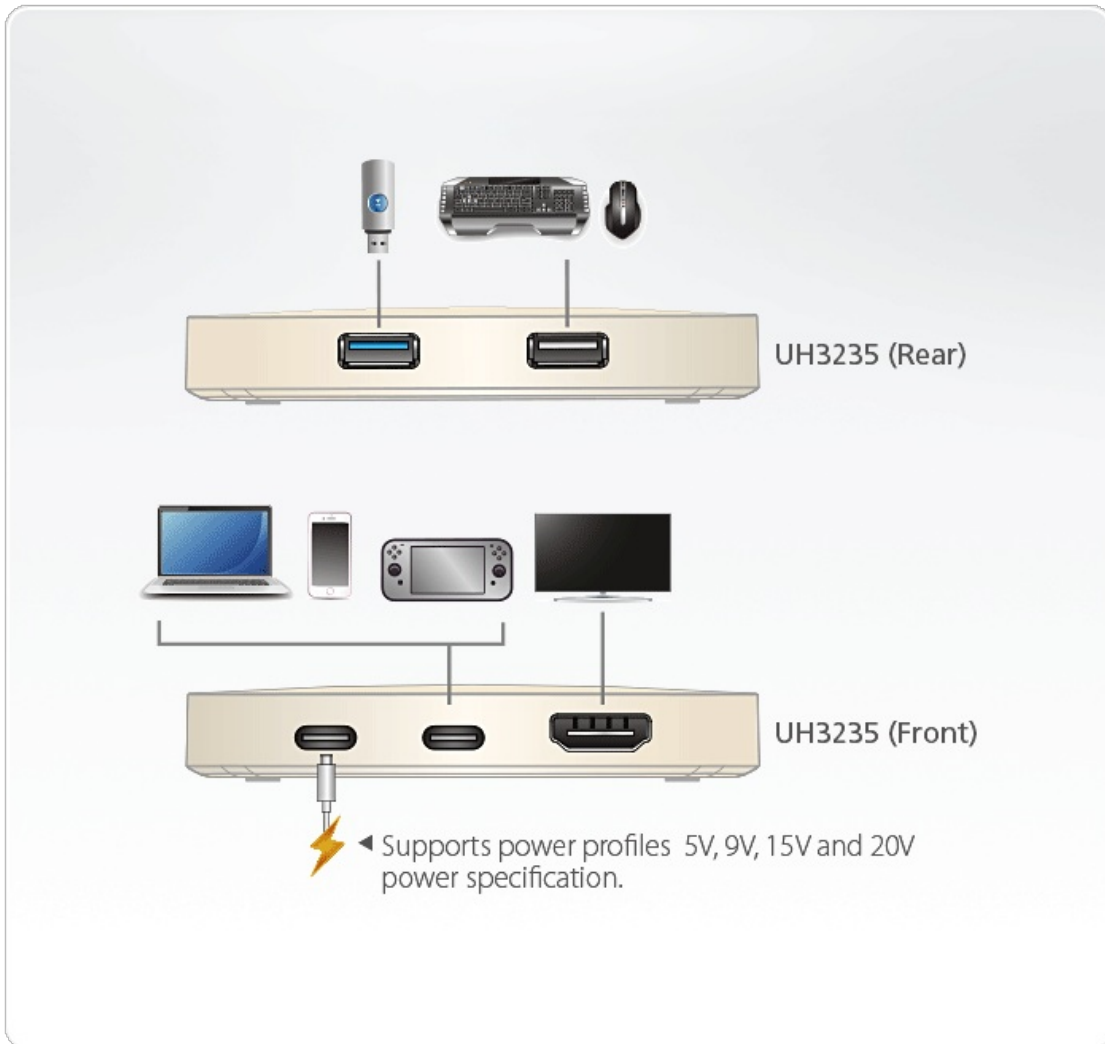

Diagram

ATEN International Co., Ltd.

3F, No.125, Sec. 2, Datong Rd., Sijhih District., New Taipei City 221, Taiwan
Phone: 886-2-8692-6789 Fax: 886-2-8692-6767
www.aten.com E-mail: marketing@aten.com

© Copyright 2015 ATEN® International Co., Ltd.
ATEN and the ATEN logo are trademarks of ATEN International Co., Ltd.
All rights reserved. All other trademarks are the property of their respective owners.