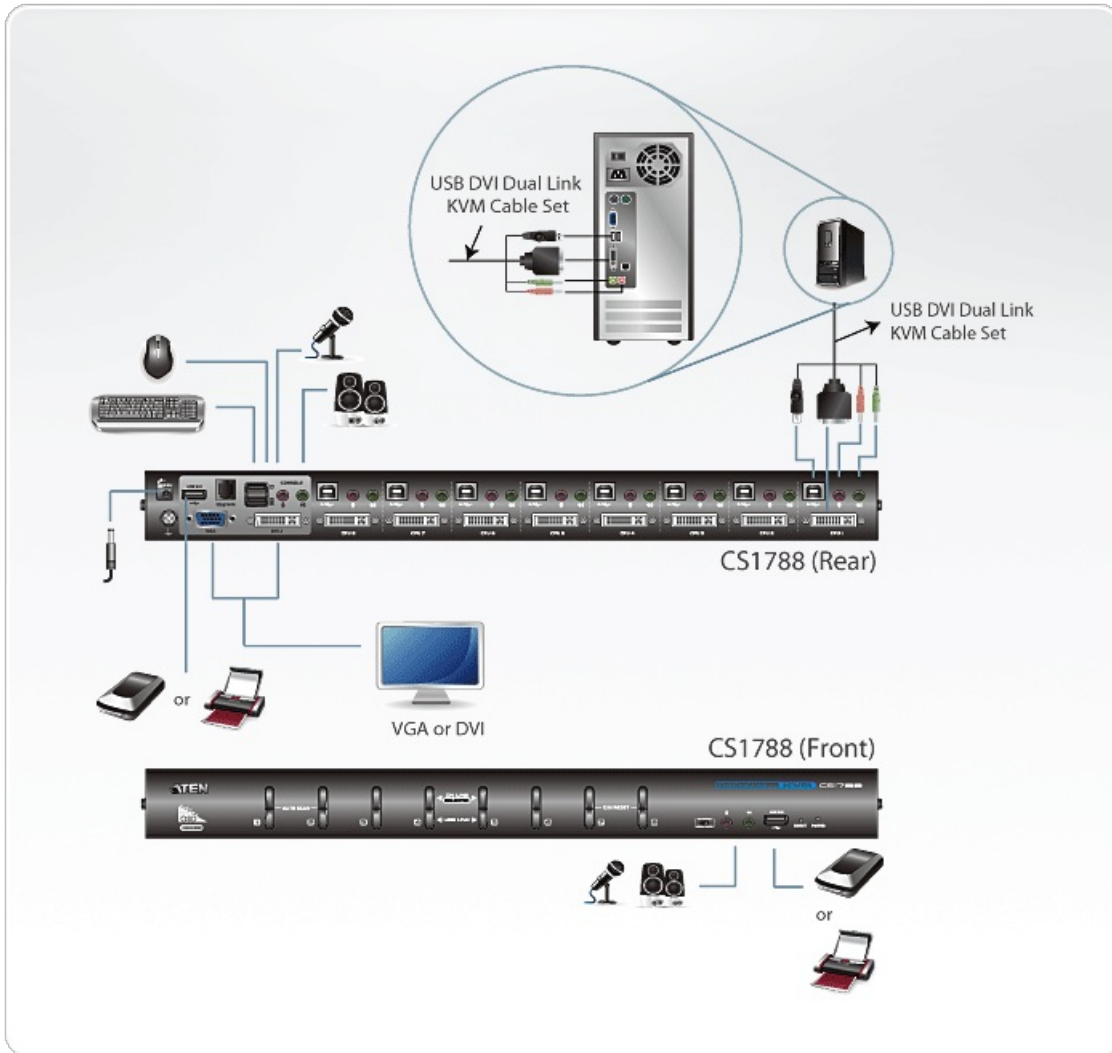

Diagram

ATEN International Co., Ltd.

3F., No.125, Sec. 2, Datong Rd., Sijhih District., New Taipei City 221, Taiwan
Phone: 886-2-8692-6789 Fax: 886-2-8692-6767
www.aten.com E-mail: marketing@aten.com

© Copyright 2015 ATEN® International Co., Ltd.
ATEN and the ATEN logo are trademarks of ATEN International Co., Ltd.
All rights reserved. All other trademarks are the property of their
respective owners.