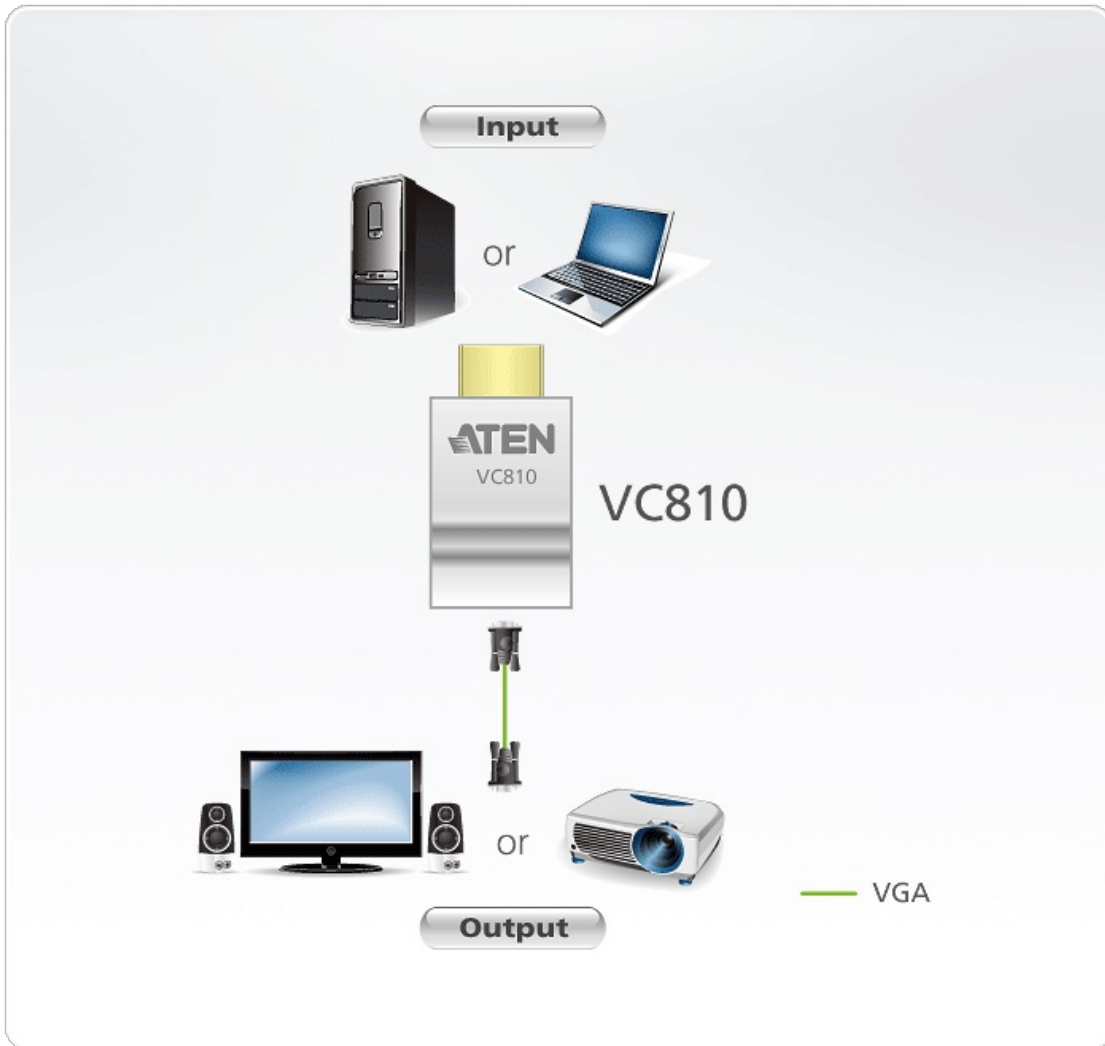

Diagram

ATEN International Co., Ltd.

3F., No.125, Sec. 2, Datong Rd., Sijhih District., New Taipei City 221, Taiwan
Phone: 886-2-8692-6789 Fax: 886-2-8692-6767
www.aten.com E-mail: marketing@aten.com

© Copyright 2015 ATEN® International Co., Ltd.
ATEN and the ATEN logo are trademarks of ATEN International Co., Ltd.
All rights reserved. All other trademarks are the property of their respective owners.