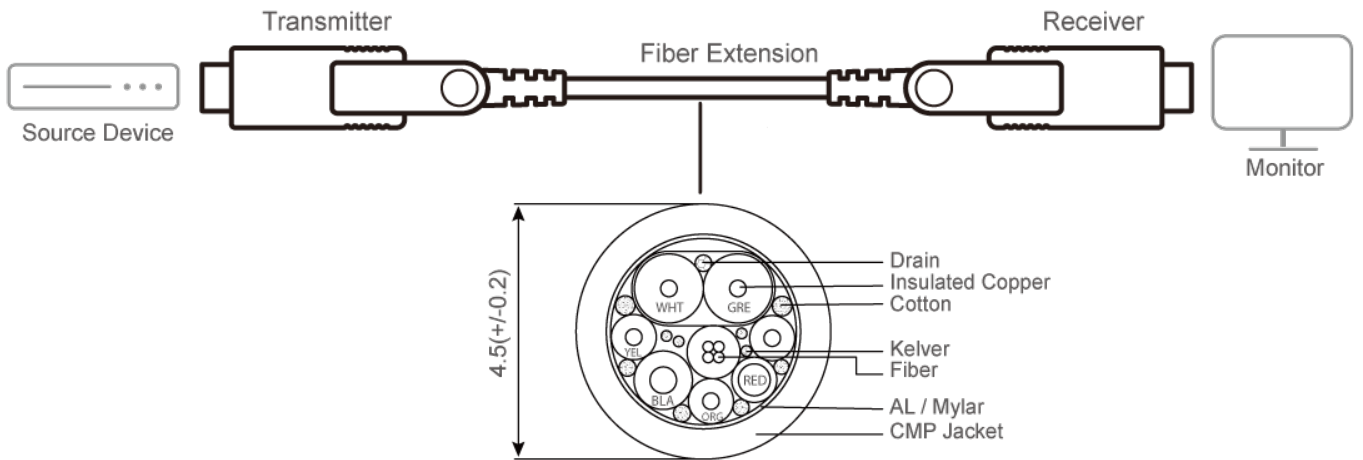

Diagram

ATEN International Co., Ltd.

3F., No.125, Sec. 2, Datong Rd., Sijhih District., New Taipei City 221, Taiwan
Phone: 886-2-8692-6789 Fax: 886-2-8692-6767
www.aten.com E-mail: marketing@aten.com