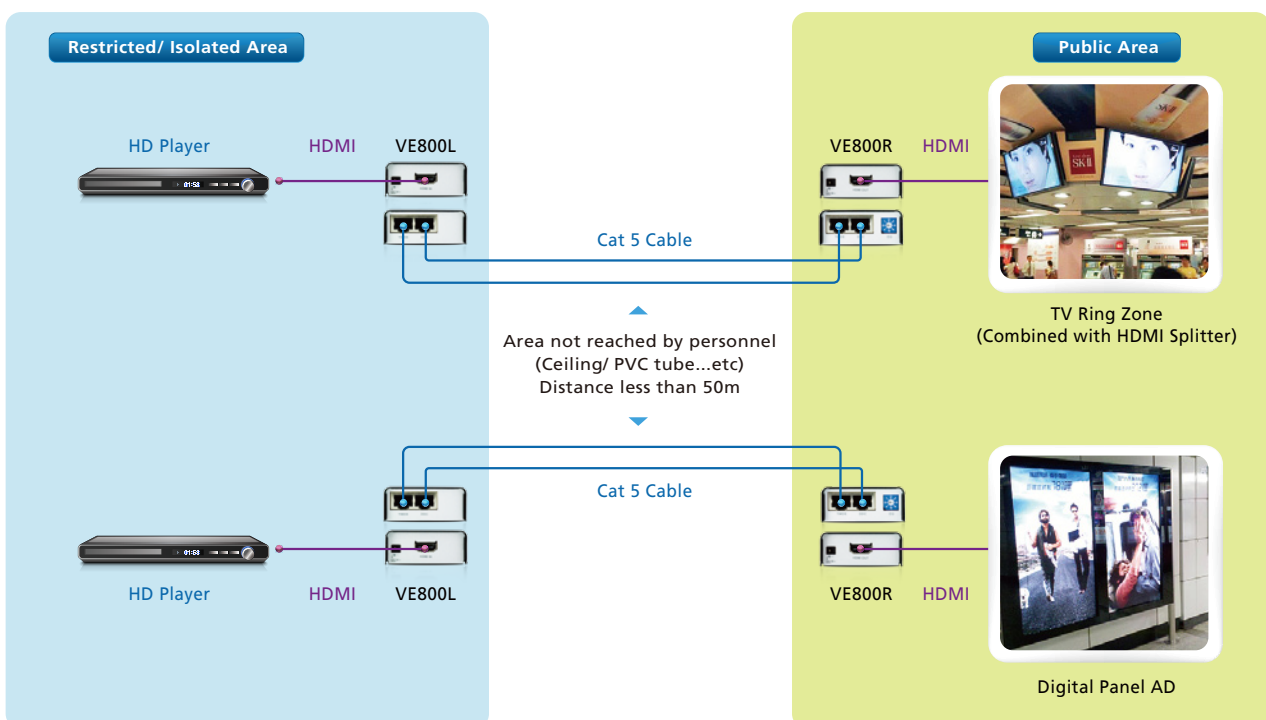

A railway corporation utilizes ATEN HDMI extenders to stretch A/V transmission distance

Overview

In order to deliver HD advertisement to multiple displays in various stations over the railway network, a railway corporation needs a solution which can extend superior audio and video signals to each display while simplifying installation and saving costs.

ATEN Solution

VE800 HDMI Extender

- Extends the distance between HDMI source and HDMI display
- Uses Cat 5e cable to achieve long distance transmission
- 8 segment equalization adjustment switch
- Superior video quality – 1920 x 1200, up to 1080p

Benefits

- Simultaneously extend HD video / audio signals to 60m away (1080p at 40m) from source devices
- Cat 5 cabling eliminates bulky traditional cables while saving on cabling costs
- 8-level equalizer ensures splendid image

Solution Setup

Features

VE800L

▶ HDMI Extender (Local Unit)

**VE800R**

▶ HDMI Extender (Remote Unit)

- Extends the distance between HDMI source and HDMI display
- Uses Cat 5e cable to achieve long distance transmission
- 8 segment equalization adjustment switch
- Extend 1080p by 40m; extend 1080i (HDTV) by 60m (1080p or 1080i)
- Superior video quality – 1920 x 1200, up to 1080p
- HDMI (3D, Deep Color)
- DDC compatible
- HDCP 1.1 Compatible