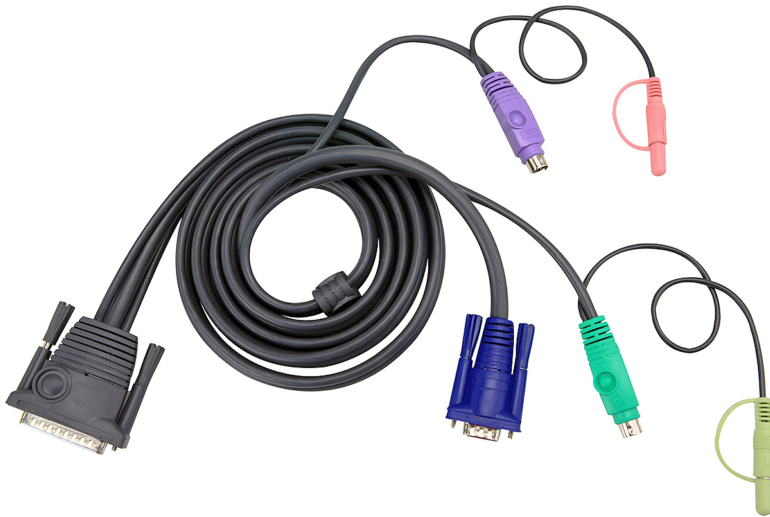

2L-1705P

5M PS/2 KVM Cable with Audio

PC Connector: HDB,PS/2 and Audio

Console Connector:DB-25

Length:5m

Please see "[KVM Cables Table](#)" for compatible products

Specification

TO PC/Source Interface	
PS/2	6 pin mini-DIN Male
VGA	HDB-15 Male
Mini Stereo Jack	Audio Plugs (Mic & Speaker)
TO Switch Interface	
Daisy Chain Input	DB-25 Male