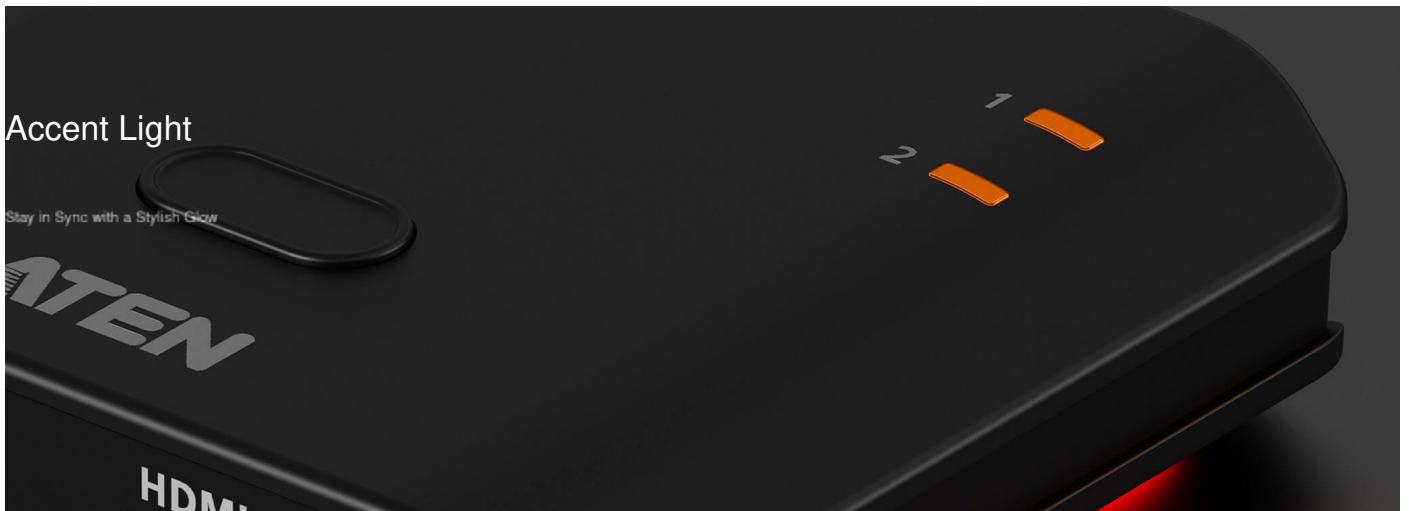

The ATEN CS845 is a True 4K (3840x2160) splitter designed to handle demanding applications, professional, and broadcast grade 4K applications. It provides flexible dual display output (DVO) to the display simultaneously without loss of quality. HDCP 2.2 and HDCP 2.3 compliance ensure quality, high frame rate display operation. CS845 supports 4K@60Hz, 2K@120Hz and 1080p@240Hz for 4K@60Hz, 2K@120Hz and 1080p@240Hz. It also supports 4K@60Hz, 2K@120Hz and 1080p@240Hz for 4K@60Hz, 2K@120Hz and 1080p@240Hz.

Aesthetic.

Compact.

Portable.

Accent Light

Stay in Sync with a Stylish Glow

True 4K + HDR

Crisp, Ultra High-Def Clarity

FHD

True 4K + HDR

Broad Device Compatibility

Works with a wide range of input and output devices.

1 input

EDID Sync™
Optimal video distribution

Plug-and-Play

2 outputs

One-Touch Screen Off

Switch off the second display with a simple press of the pushbutton.

What's in the Box

2-Port True 4K HDMI Splitter

VS4812

USB Power Cable
Type-C to Type-A
(1 m)

Talk to Our Experts

If you prefer to have ATEN contact you, please complete the form and a representative will be in touch with you shortly