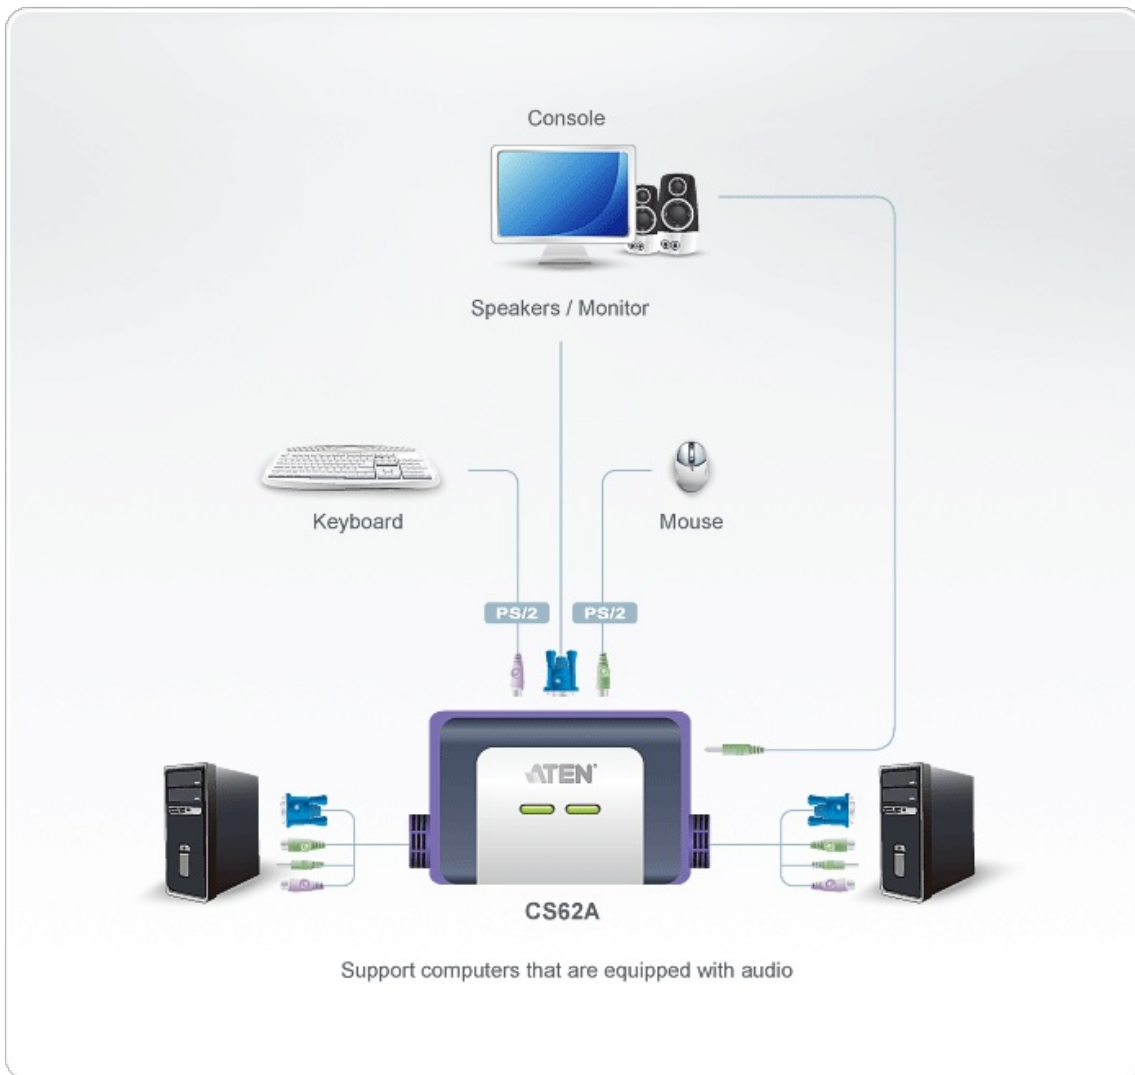

Diagram

ATEN International Co., Ltd.

3F., No.125, Sec. 2, Datong Rd., Sijhih District., New Taipei City 221, Taiwan
Phone: 886-2-8692-6789 Fax: 886-2-8692-6767
www.aten.com E-mail: marketing@aten.com

© Copyright 2015 ATEN® International Co., Ltd.
ATEN and the ATEN logo are trademarks of ATEN International Co., Ltd.
All rights reserved. All other trademarks are the property of their
respective owners.