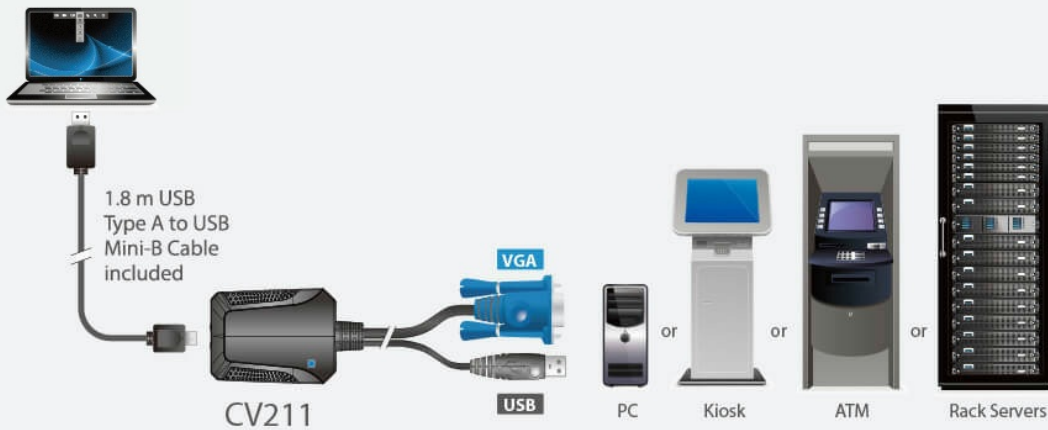

Diagram

Local Usage

Connect CV211 directly to the target server/system from your laptop and troubleshoot with ease.

Remote usage

Connect CV211 to the target server from your laptop to collaborate with remote colleagues, or allow troubleshooting by remote engineers via remote access software.