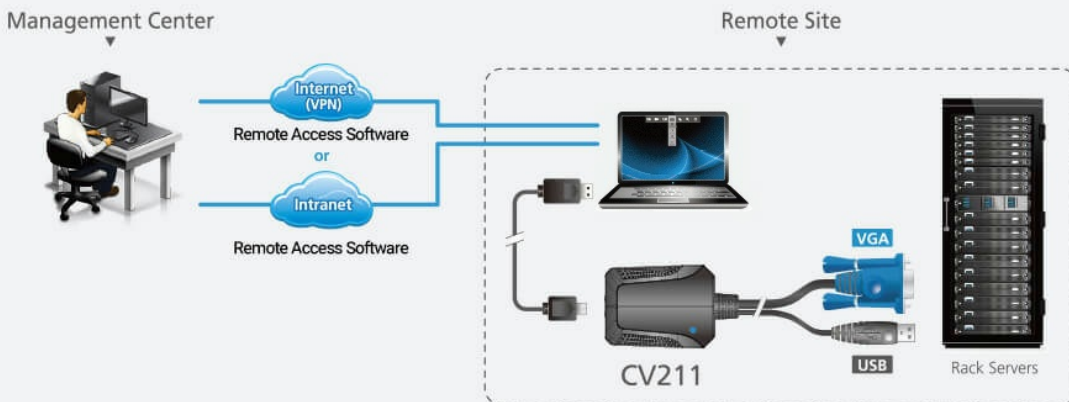

ATEN International Co., Ltd.

3F., No.125, Sec. 2, Datong Rd., Sijhih District., New Taipei City 221, Taiwan
Phone: 886-2-8692-6789 Fax: 886-2-8692-6767
www.aten.com E-mail: marketing@aten.com