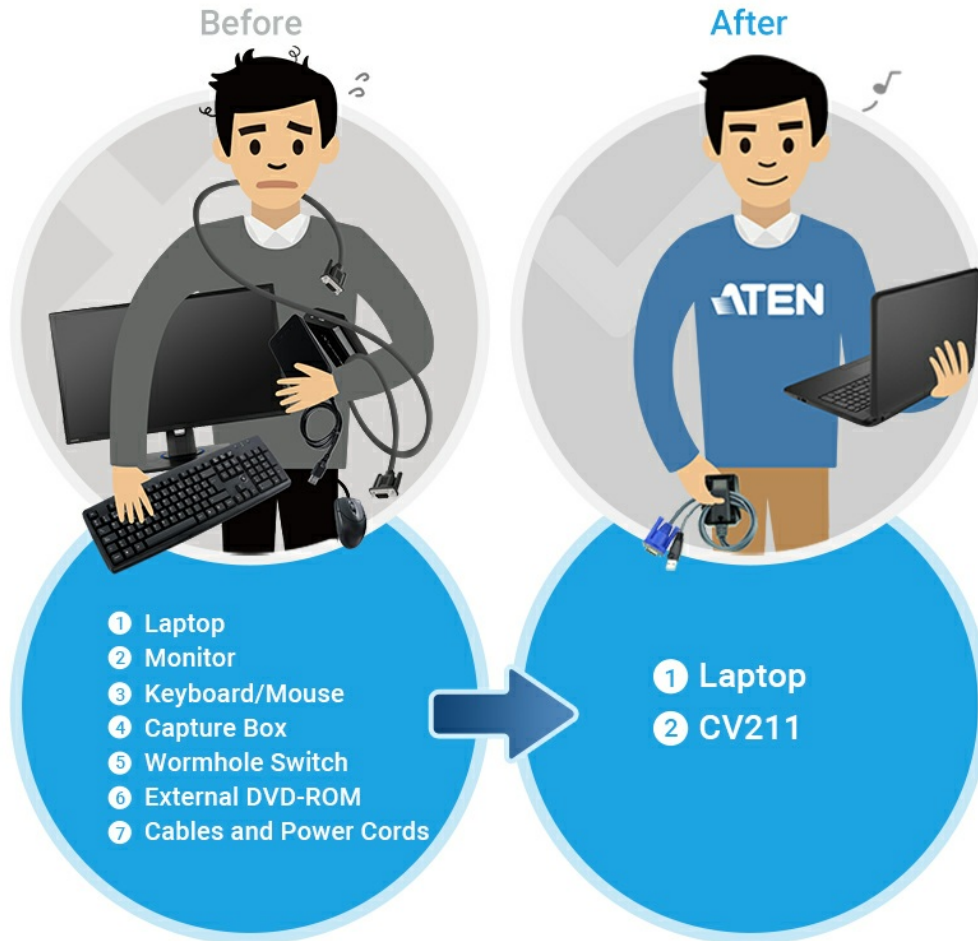

CV211

Laptop USB KVM Console Crash Cart Adapter

ATEN's CV211 is a laptop USB KVM console adapter designed specifically for frustrated mobile IT managers. It is the perfect crash cart replacement that turns your laptop into a KVM console combining the functionality of a wormhole switch, capture box, external DVD-ROM, keyboard, mouse and monitor all in one compact and convenient unit. You are free to quickly and professionally diagnose and troubleshoot servers, ATMs or PoS systems with ease.

AN ALL-IN-ONE CRASH CART ADAPTER

BENEFITS AT A GLANCE

Easy to Carry

Pocket size and only
125g

BIOS Level Access

Troubleshoot problems
on hardware or OS level

Plug-n-play

No software
installation required

Video Recording & Image Capture

Save a record of remote
operations for future
tracking/training and
troubleshooting

File Transfer

Bi-directional file transfers
between the laptop and target
computer

CONTROL INTERFACE

The innovative virtual media function provides file applications, OS patching, diagnostic testing and software installations through the CV211's intuitive graphical user interface (GUI) which provides easy operation and fast remote access. The GUI console window can be adjusted to the exact size and resolution of the remote computer's desktop by resizing the pane automatically, or you can manually adjust the window size as you see fit. This allows you to view the target computer's entire desktop without needing to use a scroll bar.