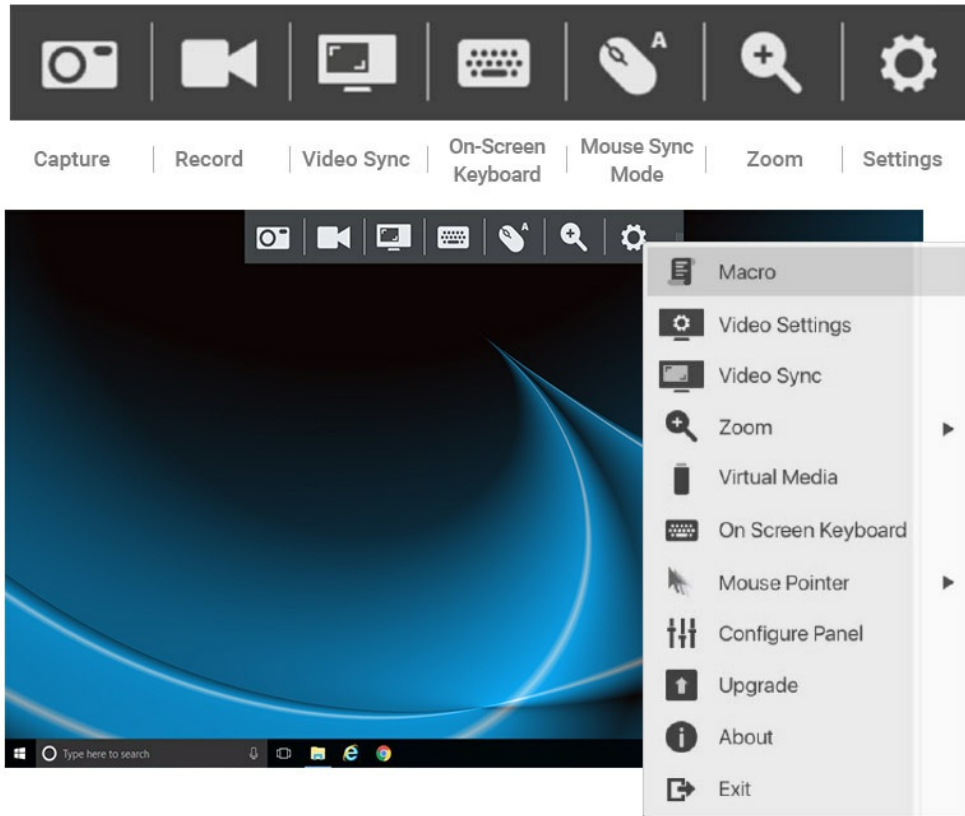

CV211

Laptop USB KVM Console Crash Cart Adapter

ATEN's CV211 is a laptop USB KVM console adapter designed specifically for frustrated mobile IT managers. It is the perfect crash cart replacement that turns your laptop into a KVM console combining the functionality of a wormhole switch, capture box, external DVD-ROM, keyboard, mouse and monitor all in one compact and convenient unit. You are free to quickly and professionally diagnose and troubleshoot servers, ATMs or PoS systems with ease.

Video Recording & Image Capture

Save a record of remote
operations for future
tracking/training and
troubleshooting

File Transfer

Bi-directional file transfers
between the laptop and target
computer

CONTROL INTERFACE

More functions are available on an easy-to-use toolbar located within the remote view window.

WHAT PEOPLE ARE SAYING

“Using the CV211, you can determine the status of the host within five minutes. This not only shortens working hours but also greatly increases our overall effectiveness.”

The innovative virtual media function provides file applications, OS patching, diagnostic testing and software installations through the CV211's intuitive graphical user interface (GUI) which provides easy operation and fast remote access. The GUI console window can be adjusted to the exact size and resolution of the remote computer's desktop by resizing the pane automatically, or you can manually adjust the window size as you see fit. This allows you to view the target computer's entire desktop without needing to use a scroll bar.