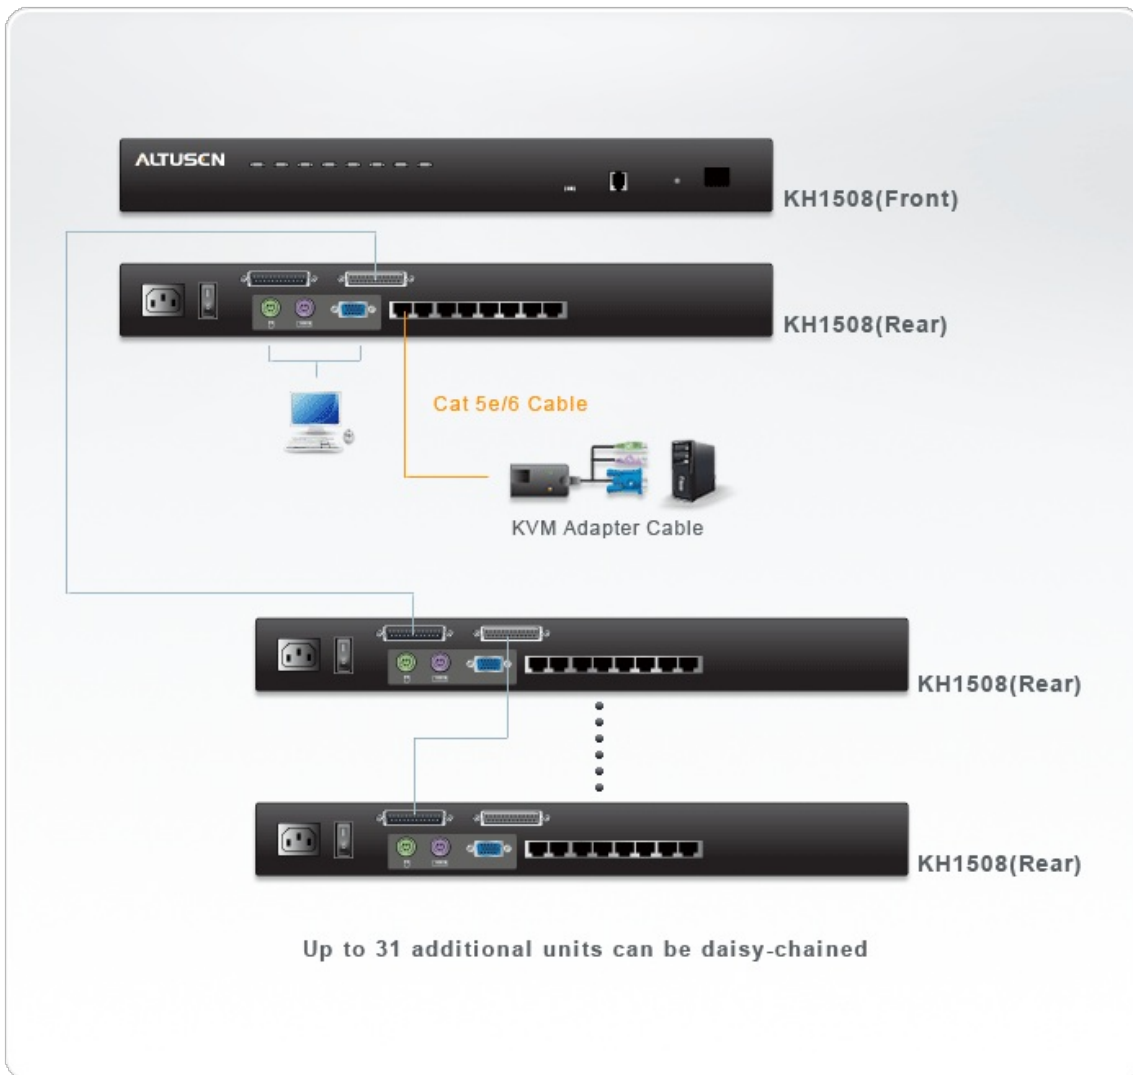

Diagram

ATEN International Co., Ltd.

3F., No.125, Sec. 2, Datong Rd., Sijhih District., New Taipei City 221, Taiwan
Phone: 886-2-8692-6789 Fax: 886-2-8692-6767
www.aten.com E-mail: marketing@aten.com

© Copyright 2015 ATEN® International Co., Ltd.
ATEN and the ATEN logo are trademarks of ATEN International Co., Ltd.
All rights reserved. All other trademarks are the property of their respective owners.