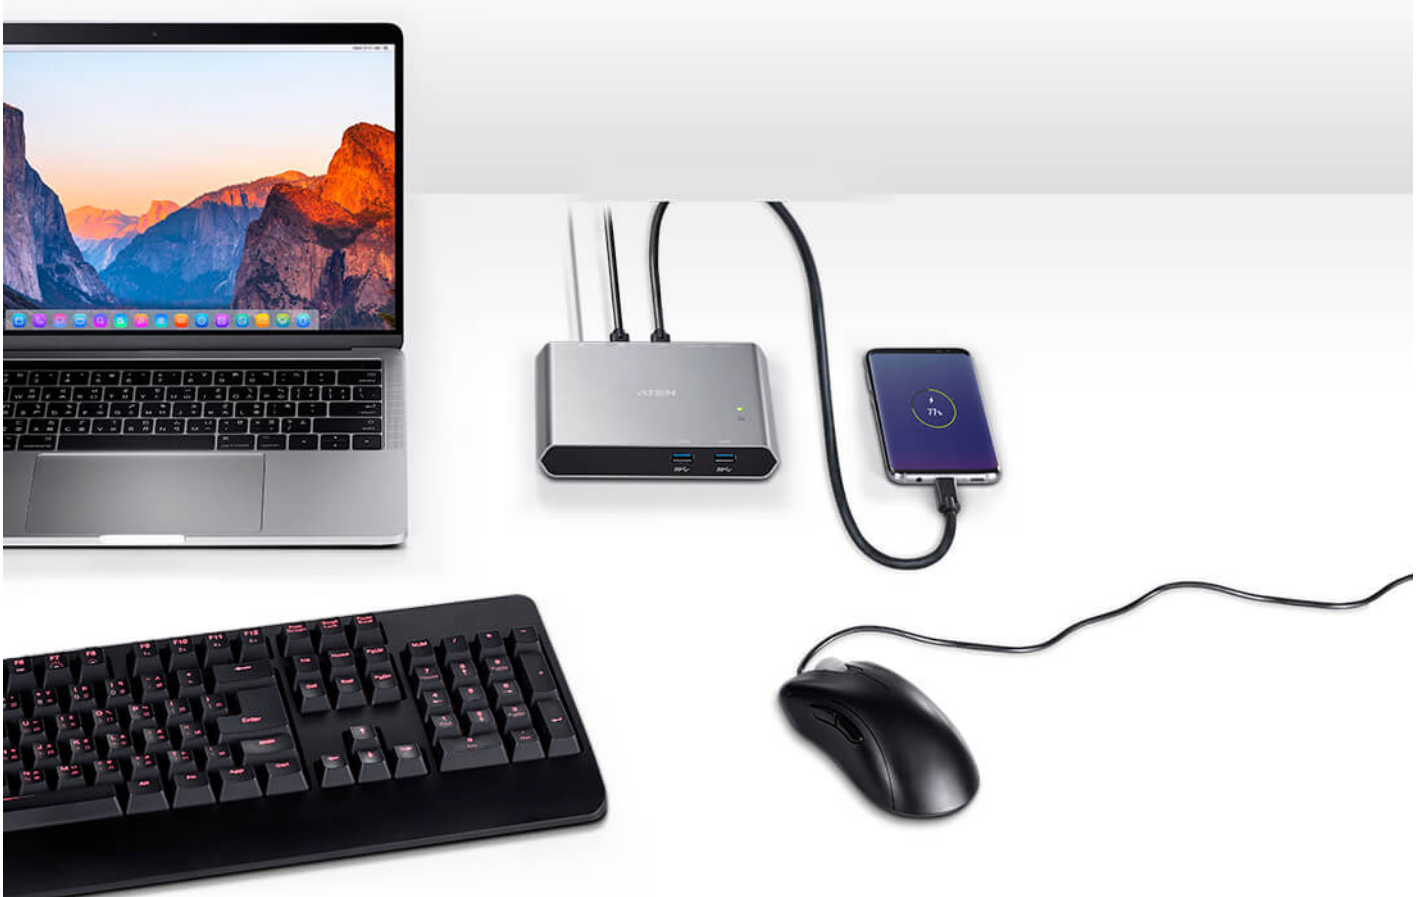

Charge your Phone, iPad, Laptop, and Power-hungry Devices

The 85W USB C power delivery 3.0 pass-through charges your phone, and laptop simultaneously and also provides enough power for power-hungry devices such as external hard drives or gaming devices. You can use your favorite keyboard and mouse to work and play, even with a power-hungry RGB gaming rig.

4K

Computers

USB-C

PD 3.0

USB 3.2
Gen 1

Power
Pass-Thru

HDMI™
HIGH-DEFINITION MULTIMEDIA INTERFACE