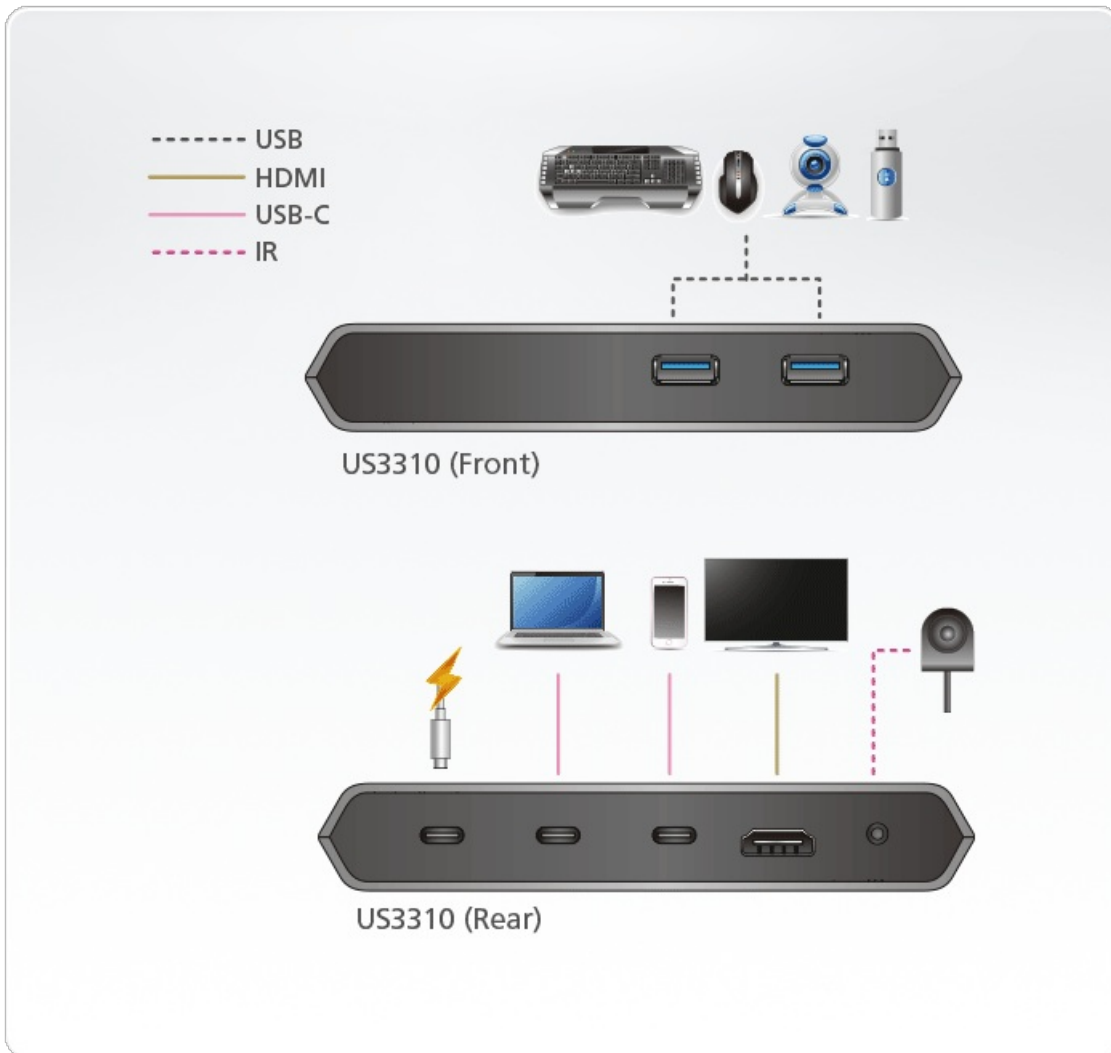

Diagram

ATEN International Co., Ltd.

3F., No.125, Sec. 2, Datong Rd., Sijhih District., New Taipei City 221, Taiwan
Phone: 886-2-8692-6789 Fax: 886-2-8692-6767
www.aten.com E-mail: marketing@aten.com

© Copyright 2015 ATEN® International Co., Ltd.
ATEN and the ATEN logo are trademarks of ATEN International Co., Ltd.
All rights reserved. All other trademarks are the property of their
respective owners.