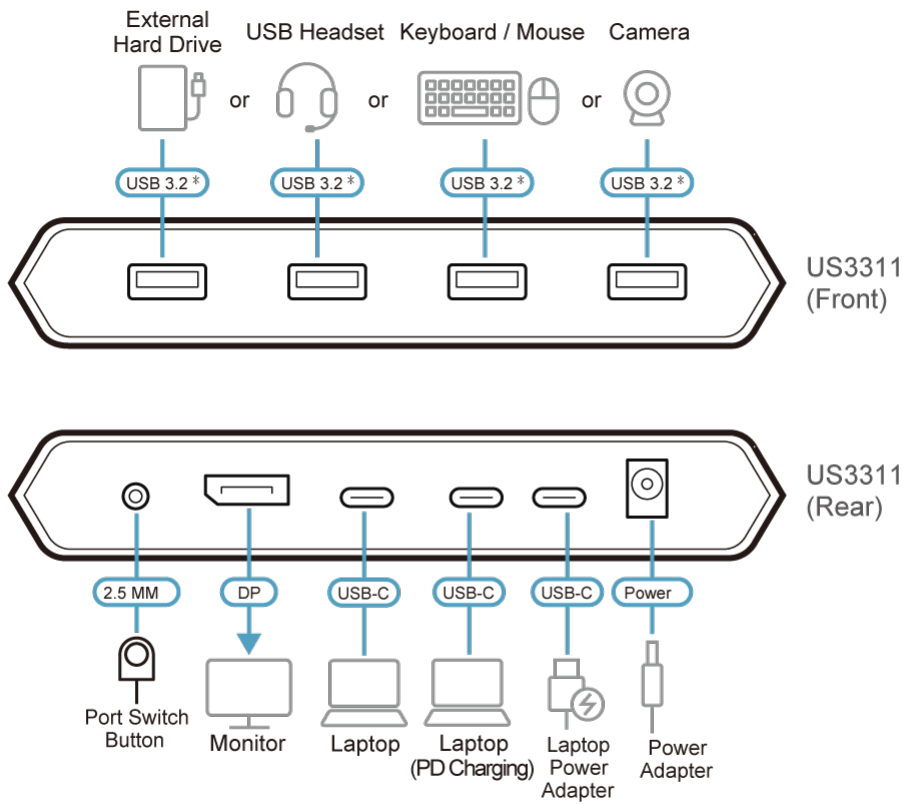

Diagram

*The indicated ports are USB 3.2 Gen 1 compliant.

ATEN International Co., Ltd.

3F., No.125, Sec. 2, Datong Rd., Sijhih District., New Taipei City 221, Taiwan
Phone: 886-2-8692-6789 Fax: 886-2-8692-6767
www.aten.com E-mail: marketing@aten.com