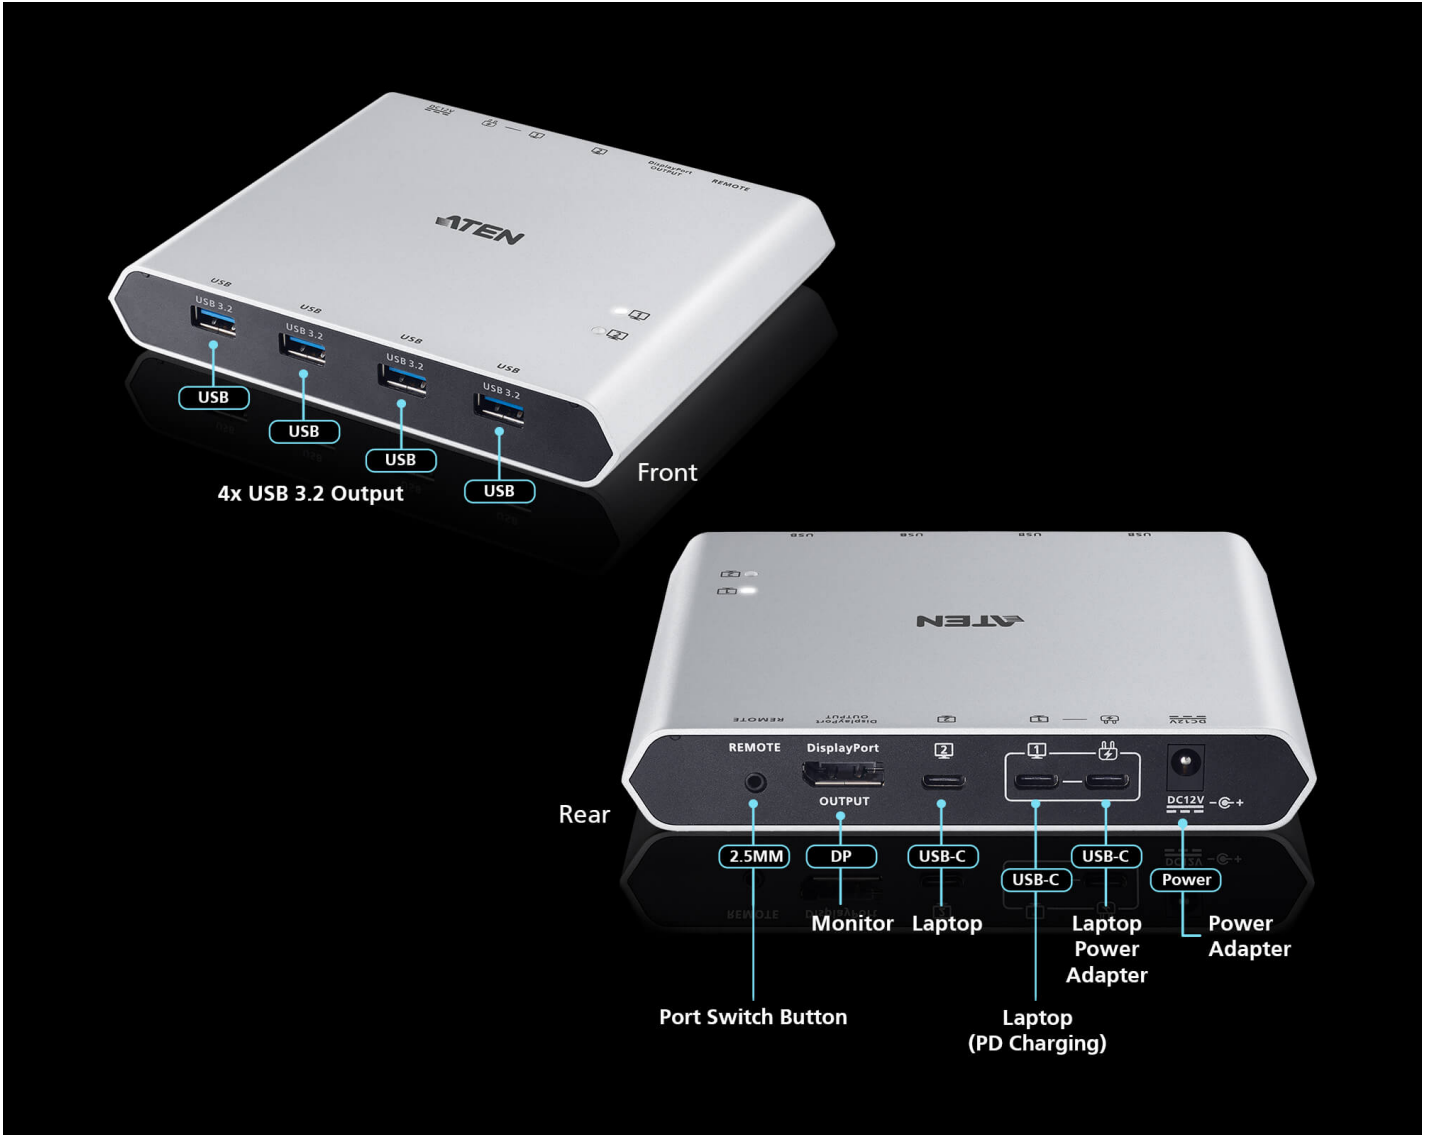

Switch Between 2 USB-C and/or Thunderbolt 3/4 Devices

ATEN Duo Flex 2-port 4K DisplayPort USB-C KVM Switch enables plug-n-play USB-C cable connection so that 2 USB-C and/or Thunderbolt 3/4 devices can share 1 monitor and 1 keyboard and mouse set, plus 4-port USB 3.2 SuperSpeed connectivity significantly to save desk space and boost your efficiency.

Minimal Design, Maximum Impact

Superb 4-Port SuperSpeed Expansion

With 4 USB 3.2 gen1 ports, transfer data at up to 5Gb/s. Charge and power external devices, no need for an extra USB hub.

USB 3.2 5Gbps

Keyboard, Mouse, Hard Drive, Headset, Webcam, Speakers

Exceptional AV Performance in Vivid 8K & 4K@144/120Hz

ATEN Duo Flex 2-port USB-C KVM Switch supports up to 8K and 4K@144/120Hz, and also works with 21:9 Ultrawide and 32:9 super Ultrawide monitors for graphics-intensive work.

- Customer Type *

Job Title *

Features

Built to deliver easy control and seamless switching between dual USB-C hosts, the US3311 is a 2-in-1 solution combining a KVM switch and a multiport dock with 4 x USB Type-A ports, 1 x DisplayPort, 1 x USB-C PD input, and 1 x DC jack input. Quick switching from one laptop to the other is made easy through one press of the dedicated port switch button, enabling use of the same USB peripherals and a single DisplayPort monitor for two host devices. Work efficiency is boosted without the need to switch workstations or unplug peripherals.