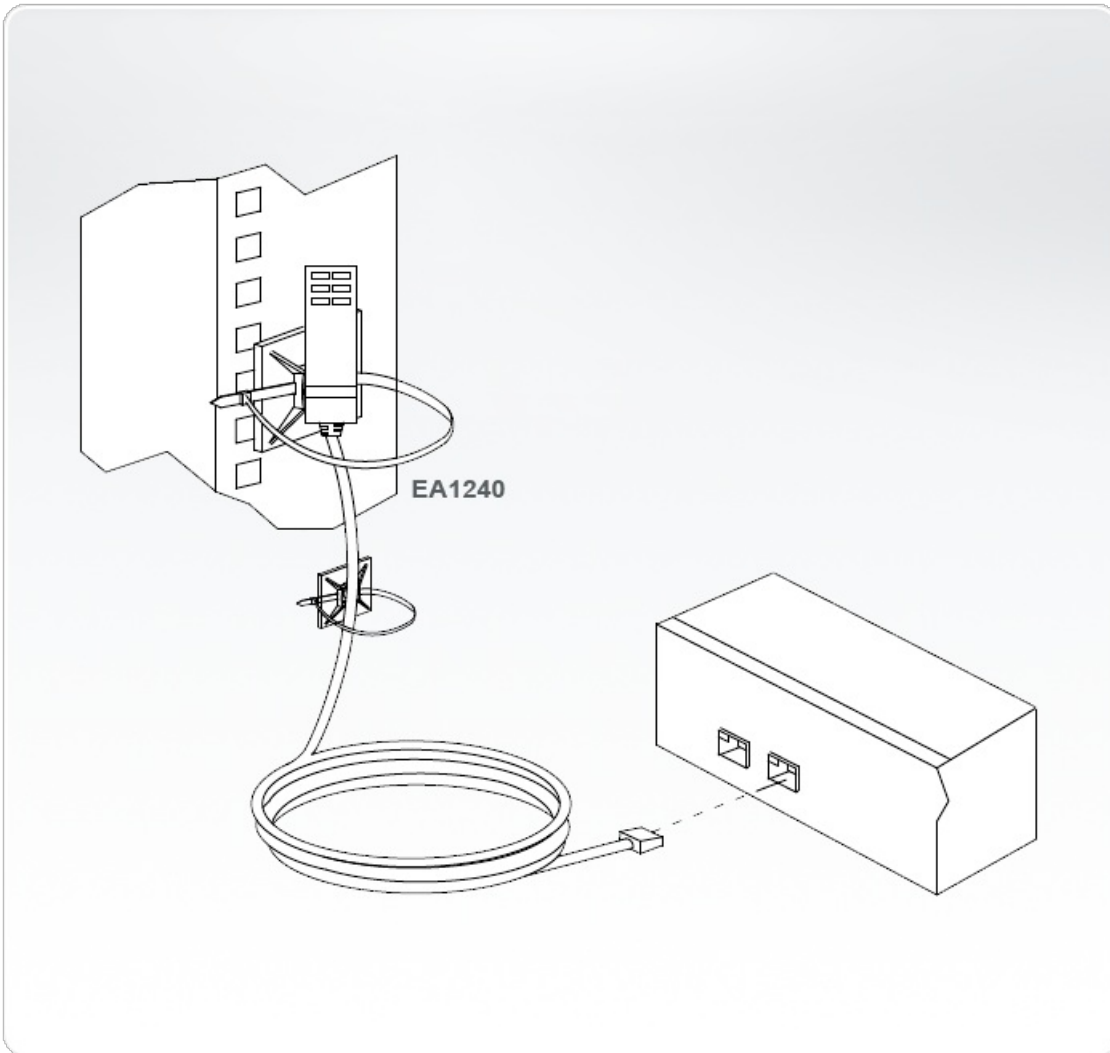

Diagram

ATEN International Co., Ltd.

3F., No.125, Sec. 2, Datong Rd., Sijhih District., New Taipei City 221, Taiwan
Phone: 886-2-8692-6789 Fax: 886-2-8692-6767
www.aten.com E-mail: marketing@aten.com

© Copyright 2015 ATEN® International Co., Ltd.
ATEN and the ATEN logo are trademarks of ATEN International Co., Ltd.
All rights reserved. All other trademarks are the property of their
respective owners.