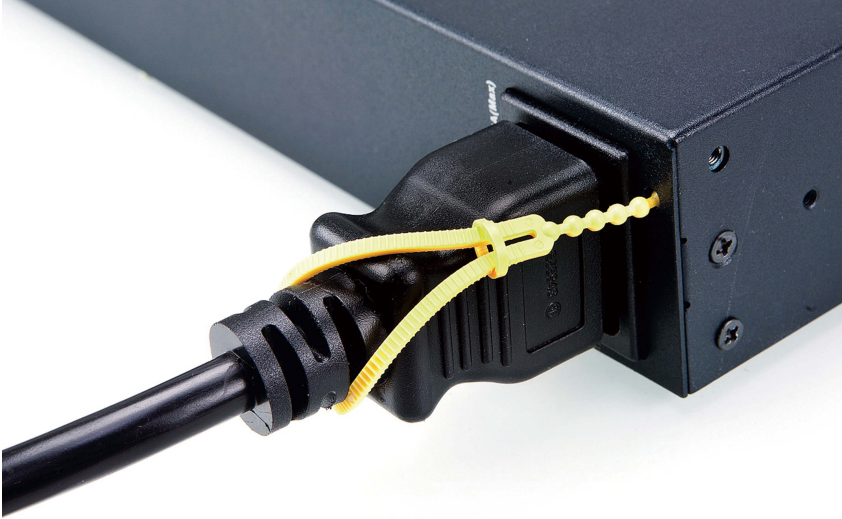

## 2X-EA07

Lok-U-Plug Cable Holder

For uninterrupted power connectivity, ATEN 2X-EA07 Lok-U-Plug Cable Holder secures the connection between a power cord and PDU outlet. Its easy installation provides users with a convenient way to ensure steady power supply.

### Features

- Ensures power reliability by securing cable connections
- Reusable design for easy installation and removal