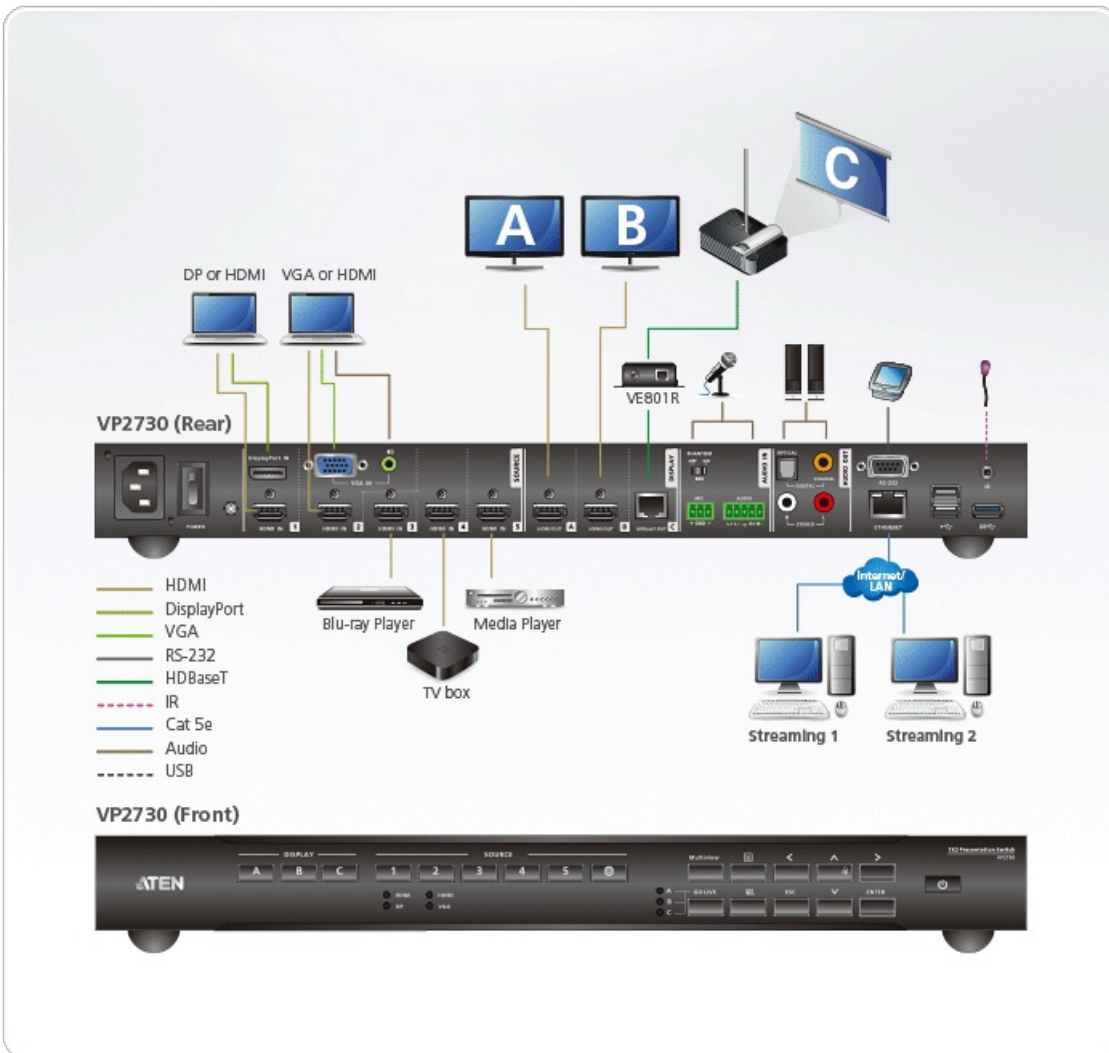

Diagram

ATEN International Co., Ltd.

3F., No.125, Sec. 2, Datong Rd., Sijhih District., New Taipei City 221, Taiwan
Phone: 886-2-8692-6789   Fax: 886-2-8692-6767
www.aten.com   E-mail: marketing@aten.com

© Copyright 2015 ATEN® International Co., Ltd.
ATEN and the ATEN logo are trademarks of ATEN International Co., Ltd.
All rights reserved. All other trademarks are the property of their
respective owners.