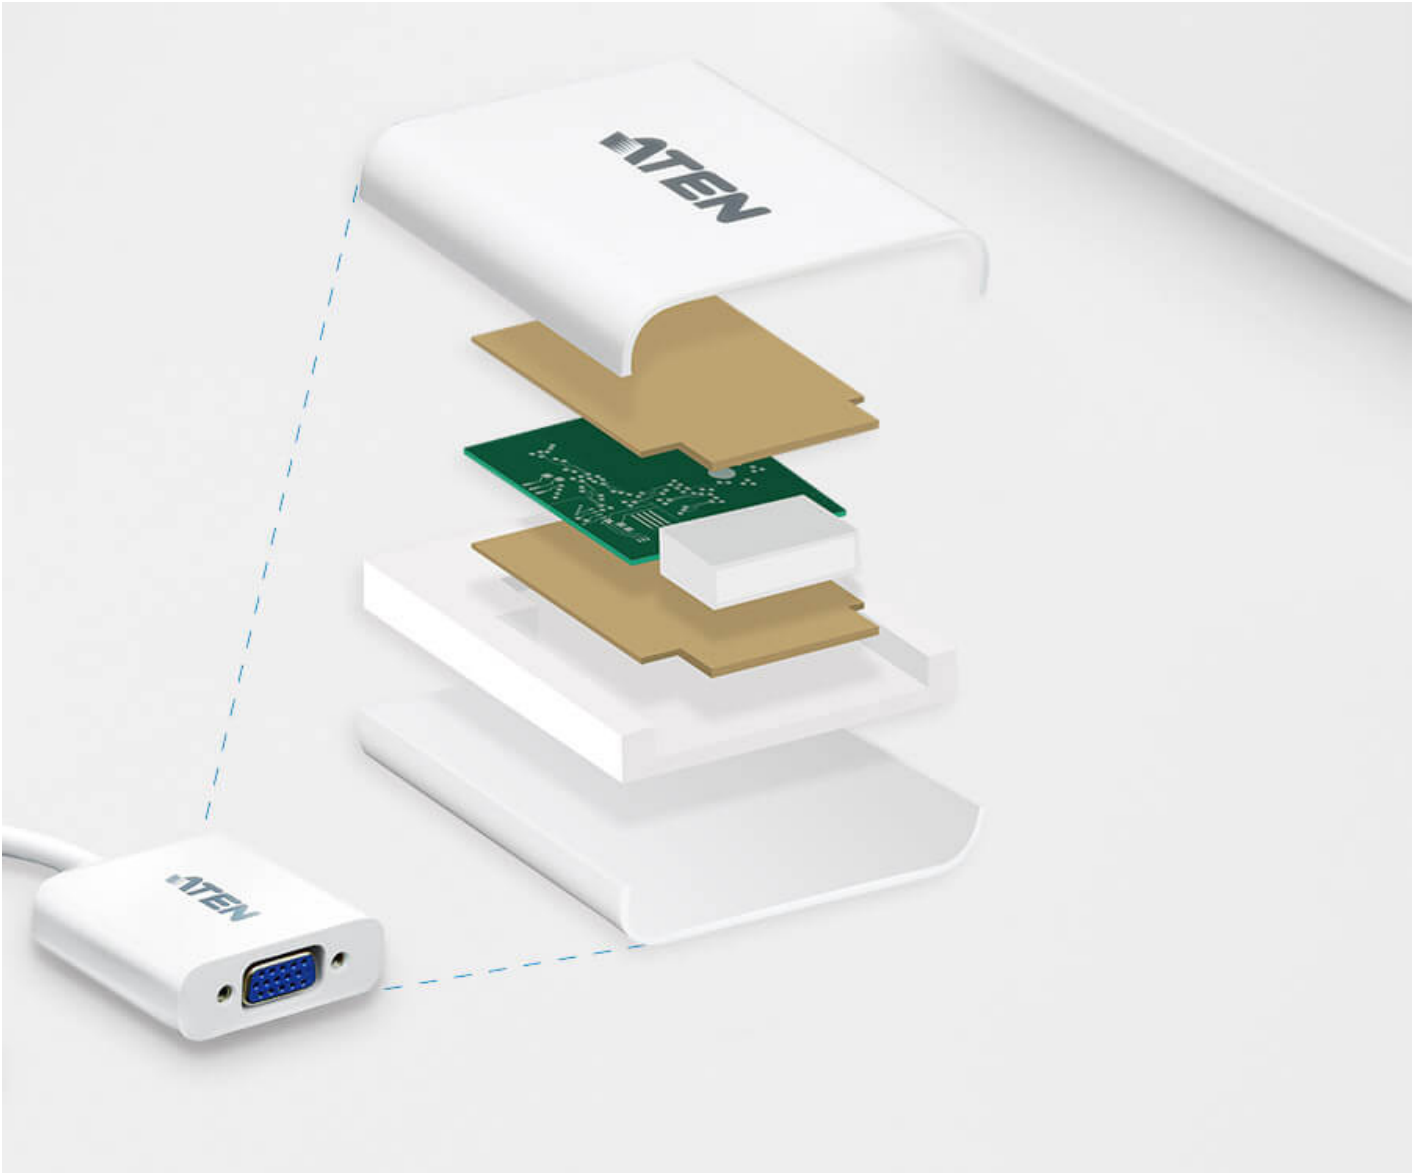

VC925

DisplayPort to VGA Adapter

DisplayPort to VGA Adapter

DisplayPort Input
DisplayPort 1.2a compliant

VGA Output

**Plug-n-Play**

No installation software or drivers required. The VC925 is the perfect solution for connecting DisplayPort inputs to VGA output displays.

Superior Video Resolution

Supports VGA, SVGA, XGA, SXGA, UXGA, and resolutions up to 1920 x 1200 and 1080p, making it highly compatible across devices.

FULL HD
1080

Superior Signal Quality

The internal copper foil shielding protection ensures signal integrity and minimizes external interference, giving you extra reliable and superior quality signals.

Resolution
1920 x 1200, 1080P

Video In
DisplayPort

Features

The VC925 is a DisplayPort to VGA adapter, allowing you to connect your device's DisplayPort output to the VGA input of a TV or other display.

The VC925 provide a cost-effective yet high performance signal conversion solution. This adapter is therefore perfect for computers and notebooks, supporting display resolutions of up to WUXGA (1920x1200@60Hz).

Specification

Video Input	
Interfaces	1 x DisplayPort Male (White)
Video Output	
Interfaces	1 x HDB-15 Female (Blue)
Video	
Max. Pixel Clock	165 MHz
Max. Resolution	Input up to 4096 x 2160@60Hz (4:4:4) Output up to 1920 x 1200
Compliance	DP1.2
Environmental	
Operating Temperature	0 - 50 °C
Storage Temperature	-20 - 60 °C
Humidity	0 - 80% RH, Non-Condensing
Physical Properties	
Housing	Plastic
Weight	0.04 kg (0.1 lb)
Dimensions (L x W x H)	18.00 x 4.50 x 1.50 cm (7.09 x 1.77 x 0.59 in.)
Carton Lot	40 pcs
Note	For some of rack mount products, please note that the standard physical dimensions of WxDxH are expressed using a LxWxH format.