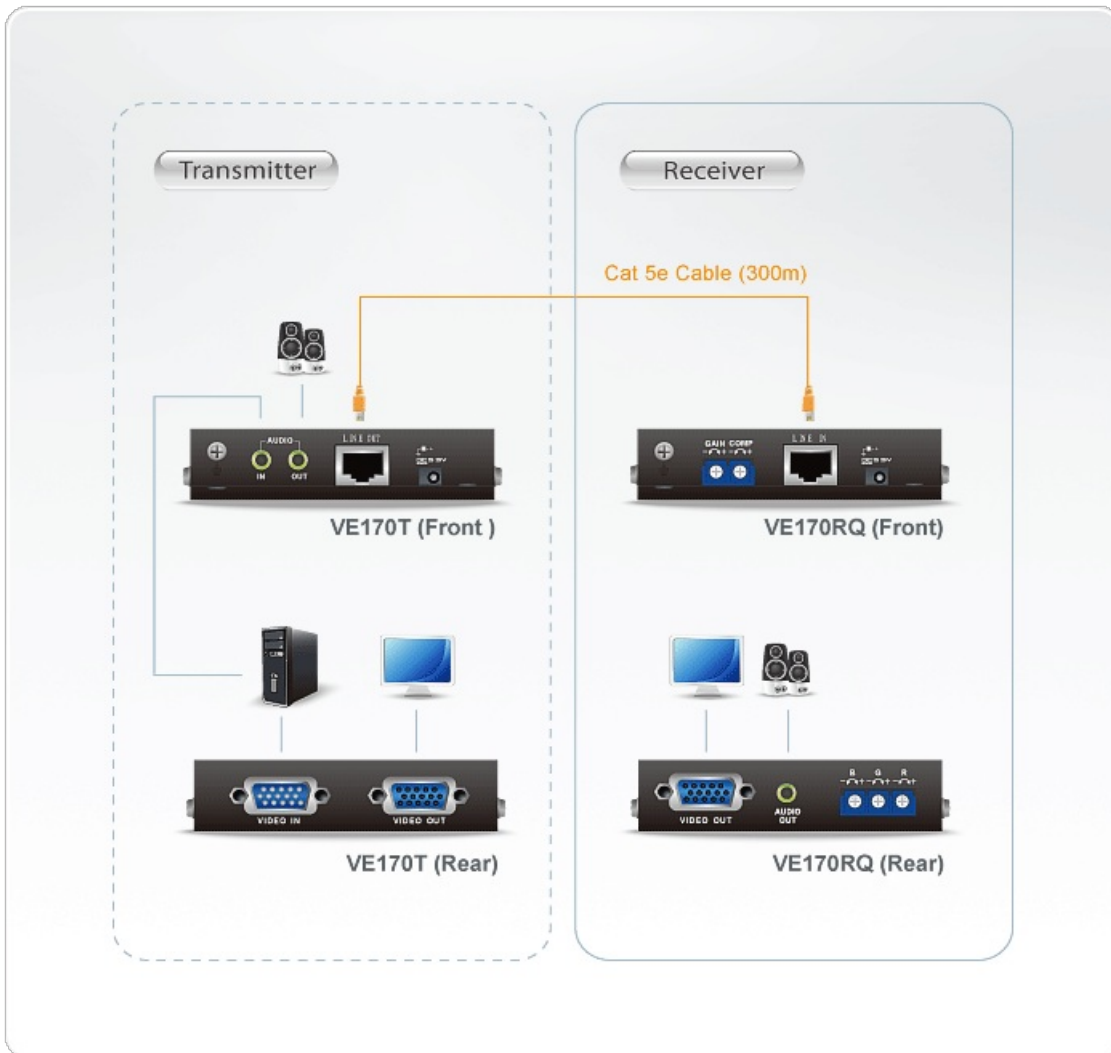

Diagram

ATEN International Co., Ltd.

3F., No.125, Sec. 2, Datong Rd., Sijih District., New Taipei City 221, Taiwan
Phone: 886-2-8692-6789 Fax: 886-2-8692-6767
www.aten.com E-mail: marketing@aten.com

© Copyright 2015 ATEN® International Co., Ltd.
ATEN and the ATEN logo are trademarks of ATEN International Co., Ltd.
All rights reserved. All other trademarks are the property of their respective owners.