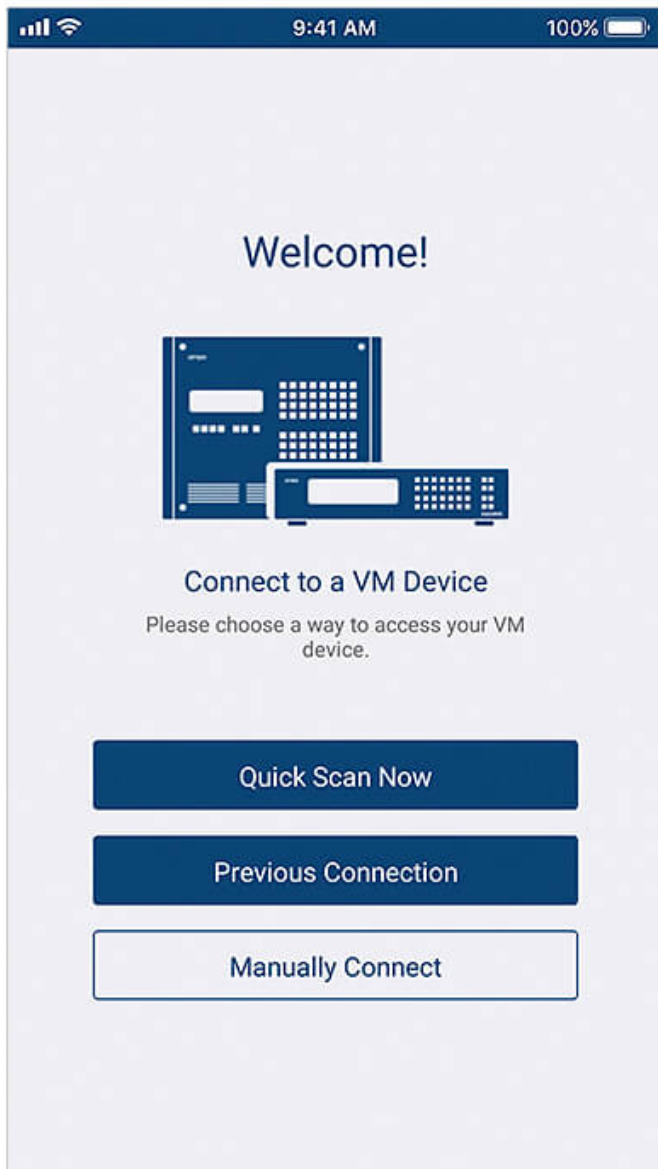

ATEN Video Matrix Control App

ATEN Video Matrix Control App – Mobile App

The ATEN Video Matrix Control App turns your mobile phone into a remote control for ATEN (Modular) Video Matrix Switches. This control app is designed to help you conveniently apply profiles, switch sources as well as change audio routing for your ATEN Video Matrix Switches.

Featuring an easy-to-use, intuitive interface, this control app provides direct access to manage ATEN (Modular) Video Matrix Switches anytime, anywhere to make AV matrix control even easier than before.

* iOS: 12.0 or later

* Android: 8.0 or later

Simple Setup and Login

Auto scan the network for ATEN Video Matrix devices and connect by entering the corresponding IP Address, User Name, and Password.

Easy Profile Management

Scroll among multiple Profiles to select and apply for current application needs. In addition, you can edit a Profile's Layout contents by easily changing the input sources via GUI.

Instant Switching

Switch video sources instantly via your mobile device by simply selecting the input port and output port.