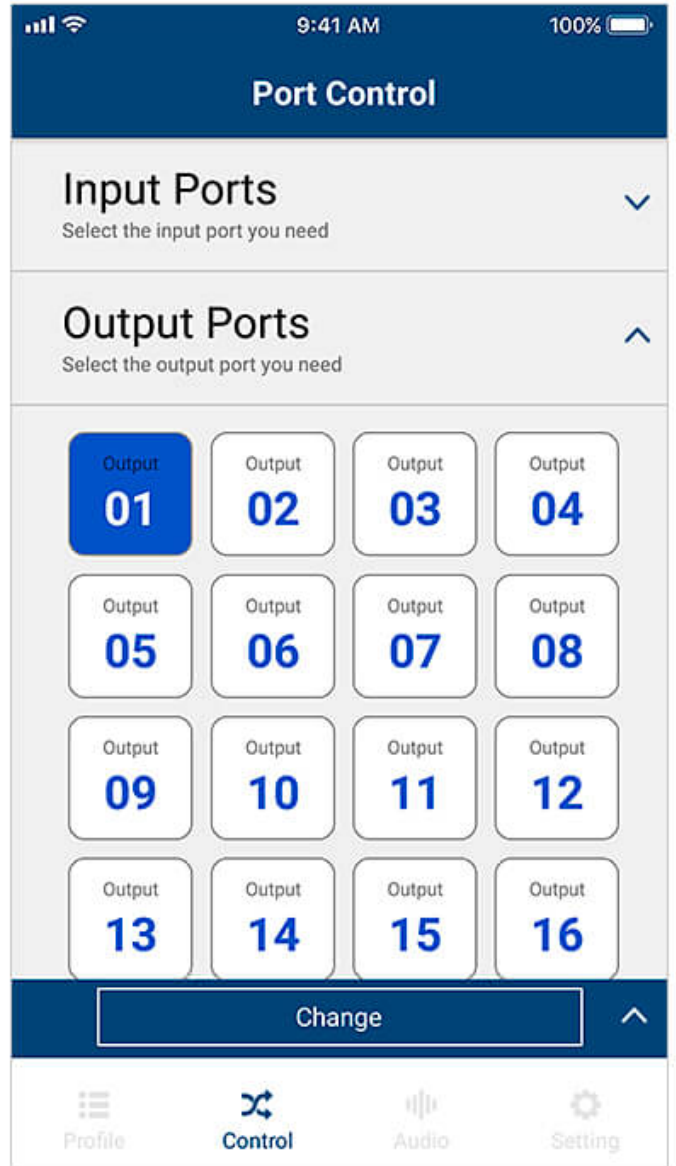

Featuring an easy-to-use, intuitive interface, this control app provides direct access to manage ATEN (Modular) Video Matrix Switches anytime, anywhere to make AV matrix control even easier than before.

* iOS: 12.0 or later

* Android: 8.0 or later

Simple Setup and Login

Auto scan the network for ATEN Video Matrix devices and connect by entering the corresponding IP Address, User Name, and Password.

Easy Profile Management

Scroll among multiple Profiles to select and apply for current application needs. In addition, you can edit a Profile's Layout contents by easily changing the input sources via GUI.

Instant Switching

Switch video sources instantly via your mobile device by simply selecting the input port and output port.

Flexible Audio Control

Route, embed/de-embed, or turn on/off any audio input with ease.

Features

- Simple Login – auto search for devices and tap any Video Matrix to log in
- Easy Profile Change – flick between multiple layouts as well as apply a new profile via visualized Profile ID
- Instant Source Switching – switch input sources on-the-go via graphical layout preview
- Audio Control – turn on/off or embed/de-embed audio with ease
- Firmware Update Reminder – keeps you posted about the latest updates