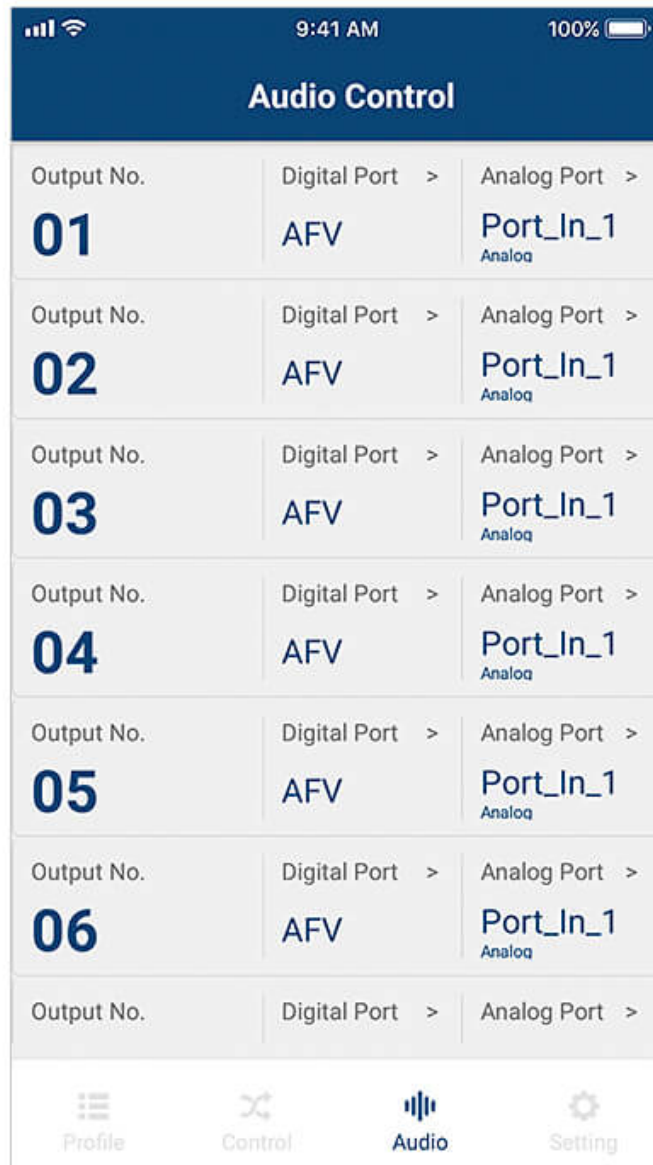

Featuring an easy-to-use, intuitive interface, this control app provides direct access to manage ATEN (Modular) Video Matrix Switches anytime, anywhere to make AV matrix control even easier than before.

* iOS: 12.0 or later

* Android: 8.0 or later

Simple Setup and Login

Auto scan the network for ATEN Video Matrix devices and connect by entering the corresponding IP Address, User Name, and Password.

Easy Profile Management

Scroll among multiple Profiles to select and apply for current application needs. In addition, you can edit a Profile's Layout contents by easily changing the input sources via GUI.

Instant Switching

Switch video sources instantly via your mobile device by simply selecting the input port and output port.

Flexible Audio Control

Route, embed/de-embed, or turn on/off any audio input with ease.

Features

- Simple Login – auto search for devices and tap any Video Matrix to log in
- Easy Profile Change – flick between multiple layouts as well as apply a new profile via visualized Profile ID
- Instant Source Switching – switch input sources on-the-go via graphical layout preview
- Audio Control – turn on/off or embed/de-embed audio with ease
- Firmware Update Reminder – keeps you posted about the latest updates