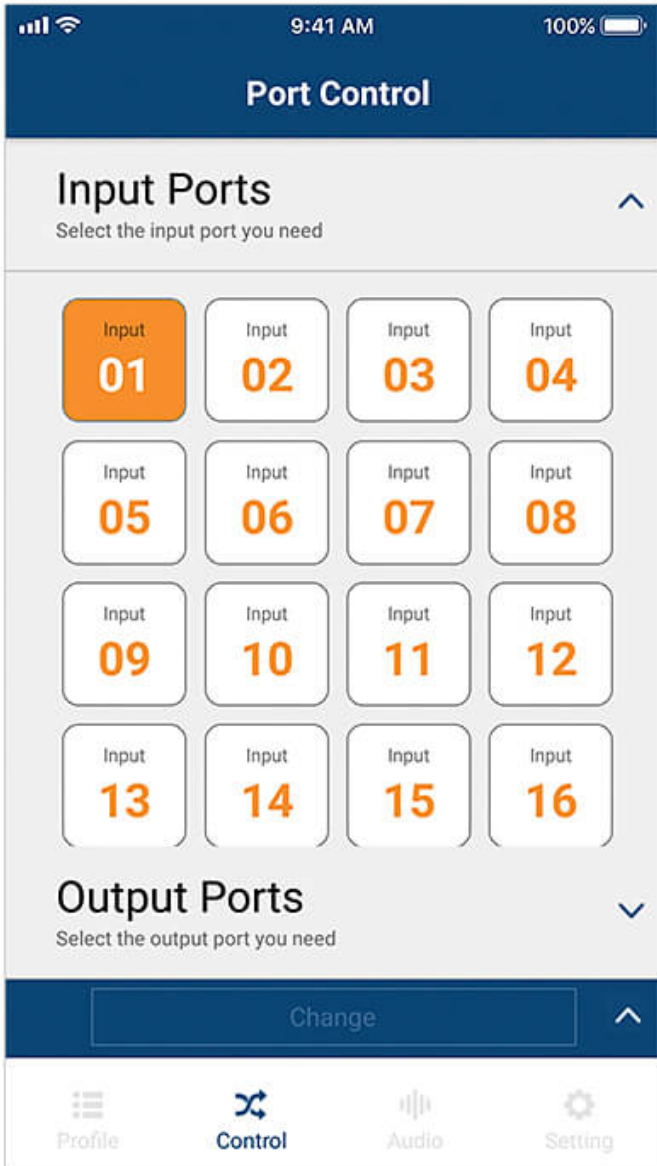

Featuring an easy-to-use, intuitive interface, this control app provides direct access to manage ATEN (Modular) Video Matrix Switches anytime, anywhere to make AV matrix control even easier than before.

* iOS: 12.0 or later

* Android: 8.0 or later

Simple Setup and Login

Auto scan the network for ATEN Video Matrix devices and connect by entering the corresponding IP Address, User Name, and Password.

Easy Profile Management

Scroll among multiple Profiles to select and apply for current application needs. In addition, you can edit a Profile's Layout contents by easily changing the input sources via GUI.

Instant Switching

Switch video sources instantly via your mobile device by simply selecting the input port and output port.

Flexible Audio Control

Route, embed/de-embed, or turn on/off any audio input with ease.

Features

- Simple Login – auto search for devices and tap any Video Matrix to log in
- Easy Profile Change – flick between multiple layouts as well as apply a new profile via visualized Profile ID
- Instant Source Switching – switch input sources on-the-go via graphical layout preview
- Audio Control – turn on/off or embed/de-embed audio with ease
- Firmware Update Reminder – keeps you posted about the latest updates