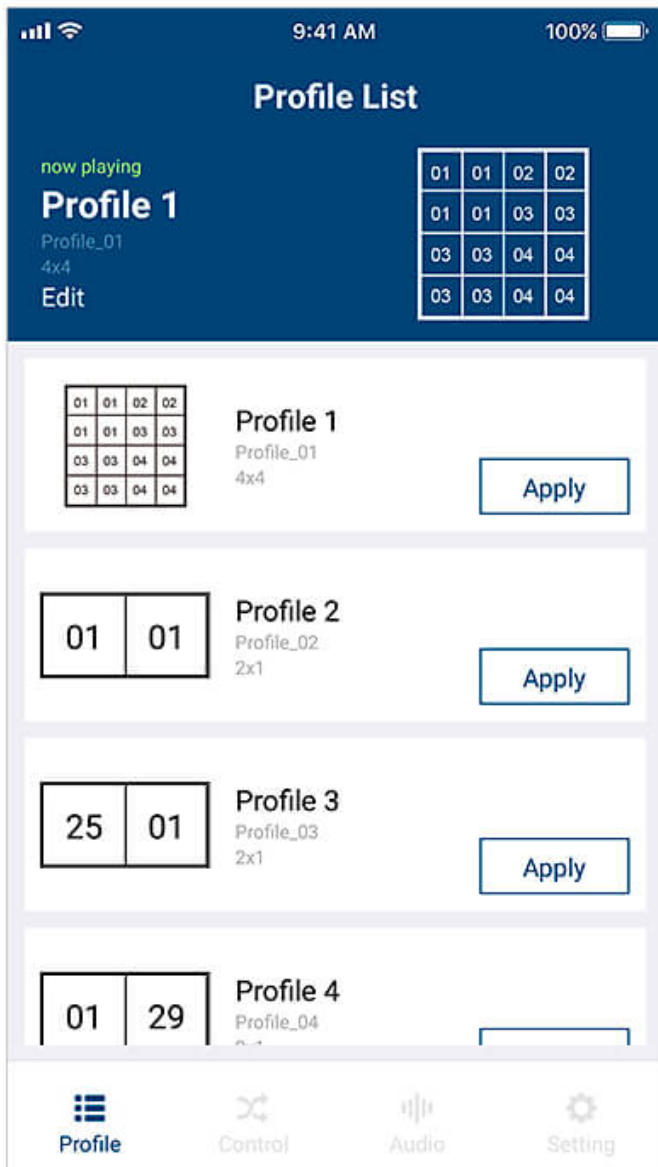

Featuring an easy-to-use, intuitive interface, this control app provides direct access to manage ATEN (Modular) Video Matrix Switches anytime, anywhere to make AV matrix control even easier than before.

* iOS: 12.0 or later

* Android: 8.0 or later

Simple Setup and Login

Auto scan the network for ATEN Video Matrix devices and connect by entering the corresponding IP Address, User Name, and Password.

Easy Profile Management

Scroll among multiple Profiles to select and apply for current application needs. In addition, you can edit a Profile's Layout contents by easily changing the input sources via GUI.

Instant Switching

Switch video sources instantly via your mobile device by simply selecting the input port and output port.

Flexible Audio Control

Route, embed/de-embed, or turn on/off any audio input with ease.

Features

- Simple Login – auto search for devices and tap any Video Matrix to log in
- Easy Profile Change – flick between multiple layouts as well as apply a new profile via visualized Profile ID
- Instant Source Switching – switch input sources on-the-go via graphical layout preview
- Audio Control – turn on/off or embed/de-embed audio with ease
- Firmware Update Reminder – keeps you posted about the latest updates