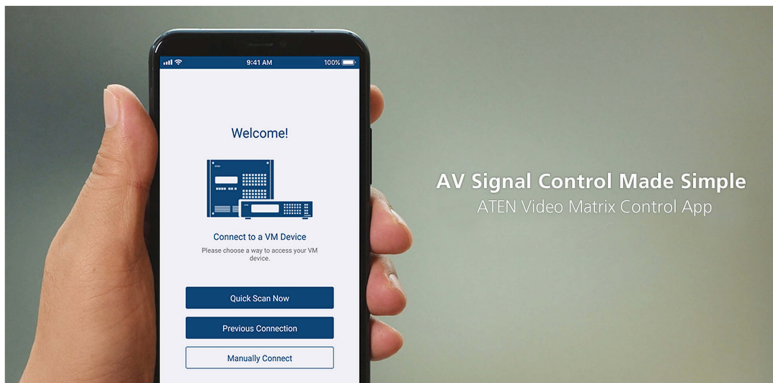

ATEN Video Matrix Control App

ATEN Video Matrix Control App – Mobile App

The ATEN Video Matrix Control App turns your mobile phone into a remote control for ATEN (Modular) Video Matrix Switches. This control app is designed to help you conveniently apply profiles, switch sources as well as change audio routing for your ATEN Video Matrix Switches.

Featuring an easy-to-use, intuitive interface, this control app provides direct access to manage ATEN (Modular) Video Matrix Switches anytime, anywhere to make AV matrix control even easier than before.

* iOS: 12.0 or later

* Android: 8.0 or later

Simple Setup and Login

Auto scan the network for ATEN Video Matrix devices and connect by entering the corresponding IP Address, User Name, and Password.

Easy Profile Management

Scroll among multiple Profiles to select and apply for current application needs. In addition, you can edit a Profile's Layout contents by easily changing the input sources via GUI.

Instant Switching

Switch video sources instantly via your mobile device by simply selecting the input port and output port.