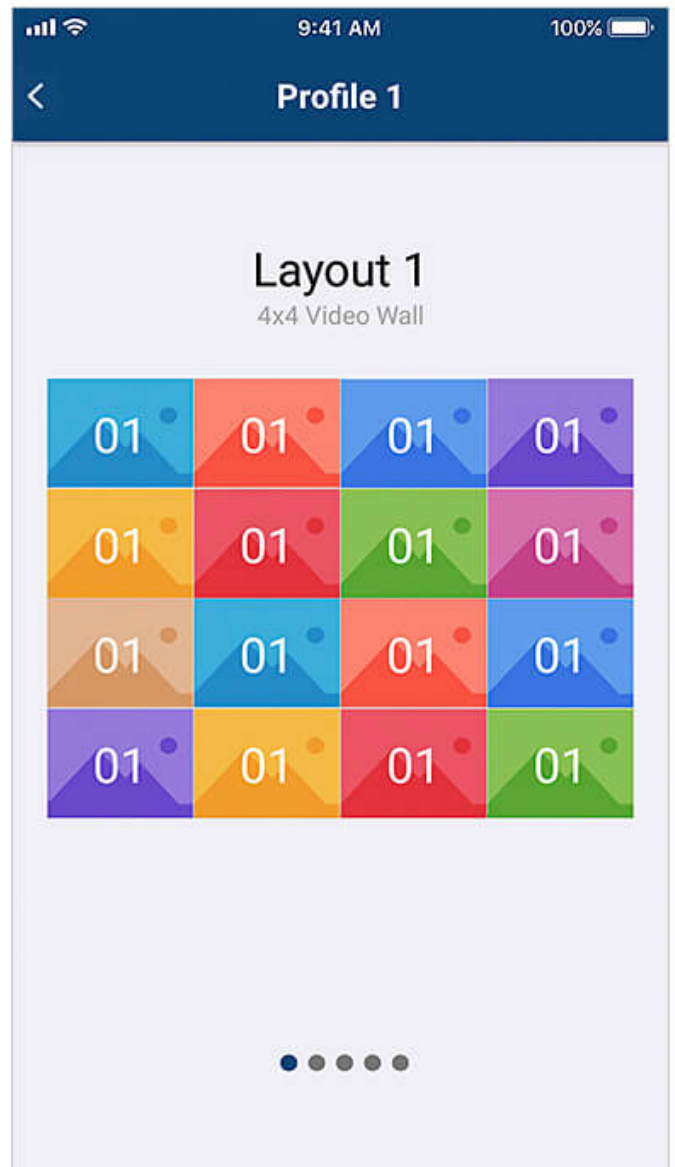

ATEN Video Matrix Control App

ATEN Video Matrix Control App – Mobile App

The ATEN Video Matrix Control App turns your mobile phone into a remote control for ATEN (Modular) Video Matrix Switches. This control app is designed to help you conveniently apply profiles, switch sources as well as change audio routing for your ATEN Video Matrix Switches.

Featuring an easy-to-use, intuitive interface, this control app provides direct access to manage ATEN (Modular) Video Matrix Switches anytime, anywhere to make AV matrix control even easier than before.

* iOS: 12.0 or later

* Android: 8.0 or later

Simple Setup and Login

Auto scan the network for ATEN Video Matrix devices and connect by entering the corresponding IP Address, User Name, and Password.

Easy Profile Management

Scroll among multiple Profiles to select and apply for current application needs. In addition, you can edit a Profile's Layout contents by easily changing the input sources via GUI.

Instant Switching

Switch video sources instantly via your mobile device by simply selecting the input port and output port.