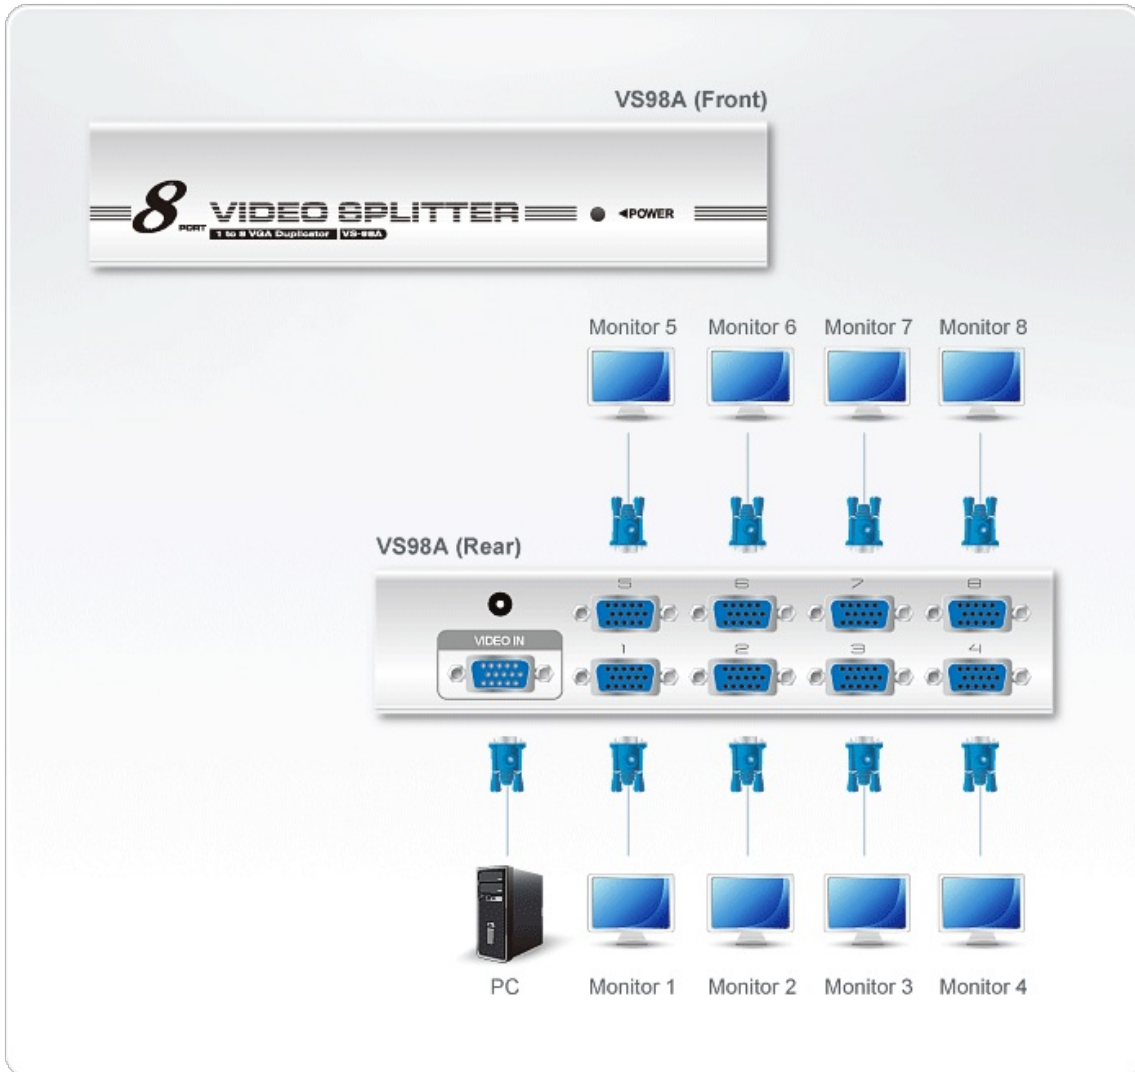

Diagram

ATEN International Co., Ltd.

3F., No.125, Sec. 2, Datong Rd., Sijhih District., New Taipei City 221, Taiwan

Phone: 886-2-8692-6789 Fax: 886-2-8692-6767

www.aten.com E-mail: marketing@aten.com

© Copyright 2015 ATEN® International Co., Ltd.
ATEN and the ATEN logo are trademarks of ATEN International Co., Ltd.
All rights reserved. All other trademarks are the property of their respective owners.